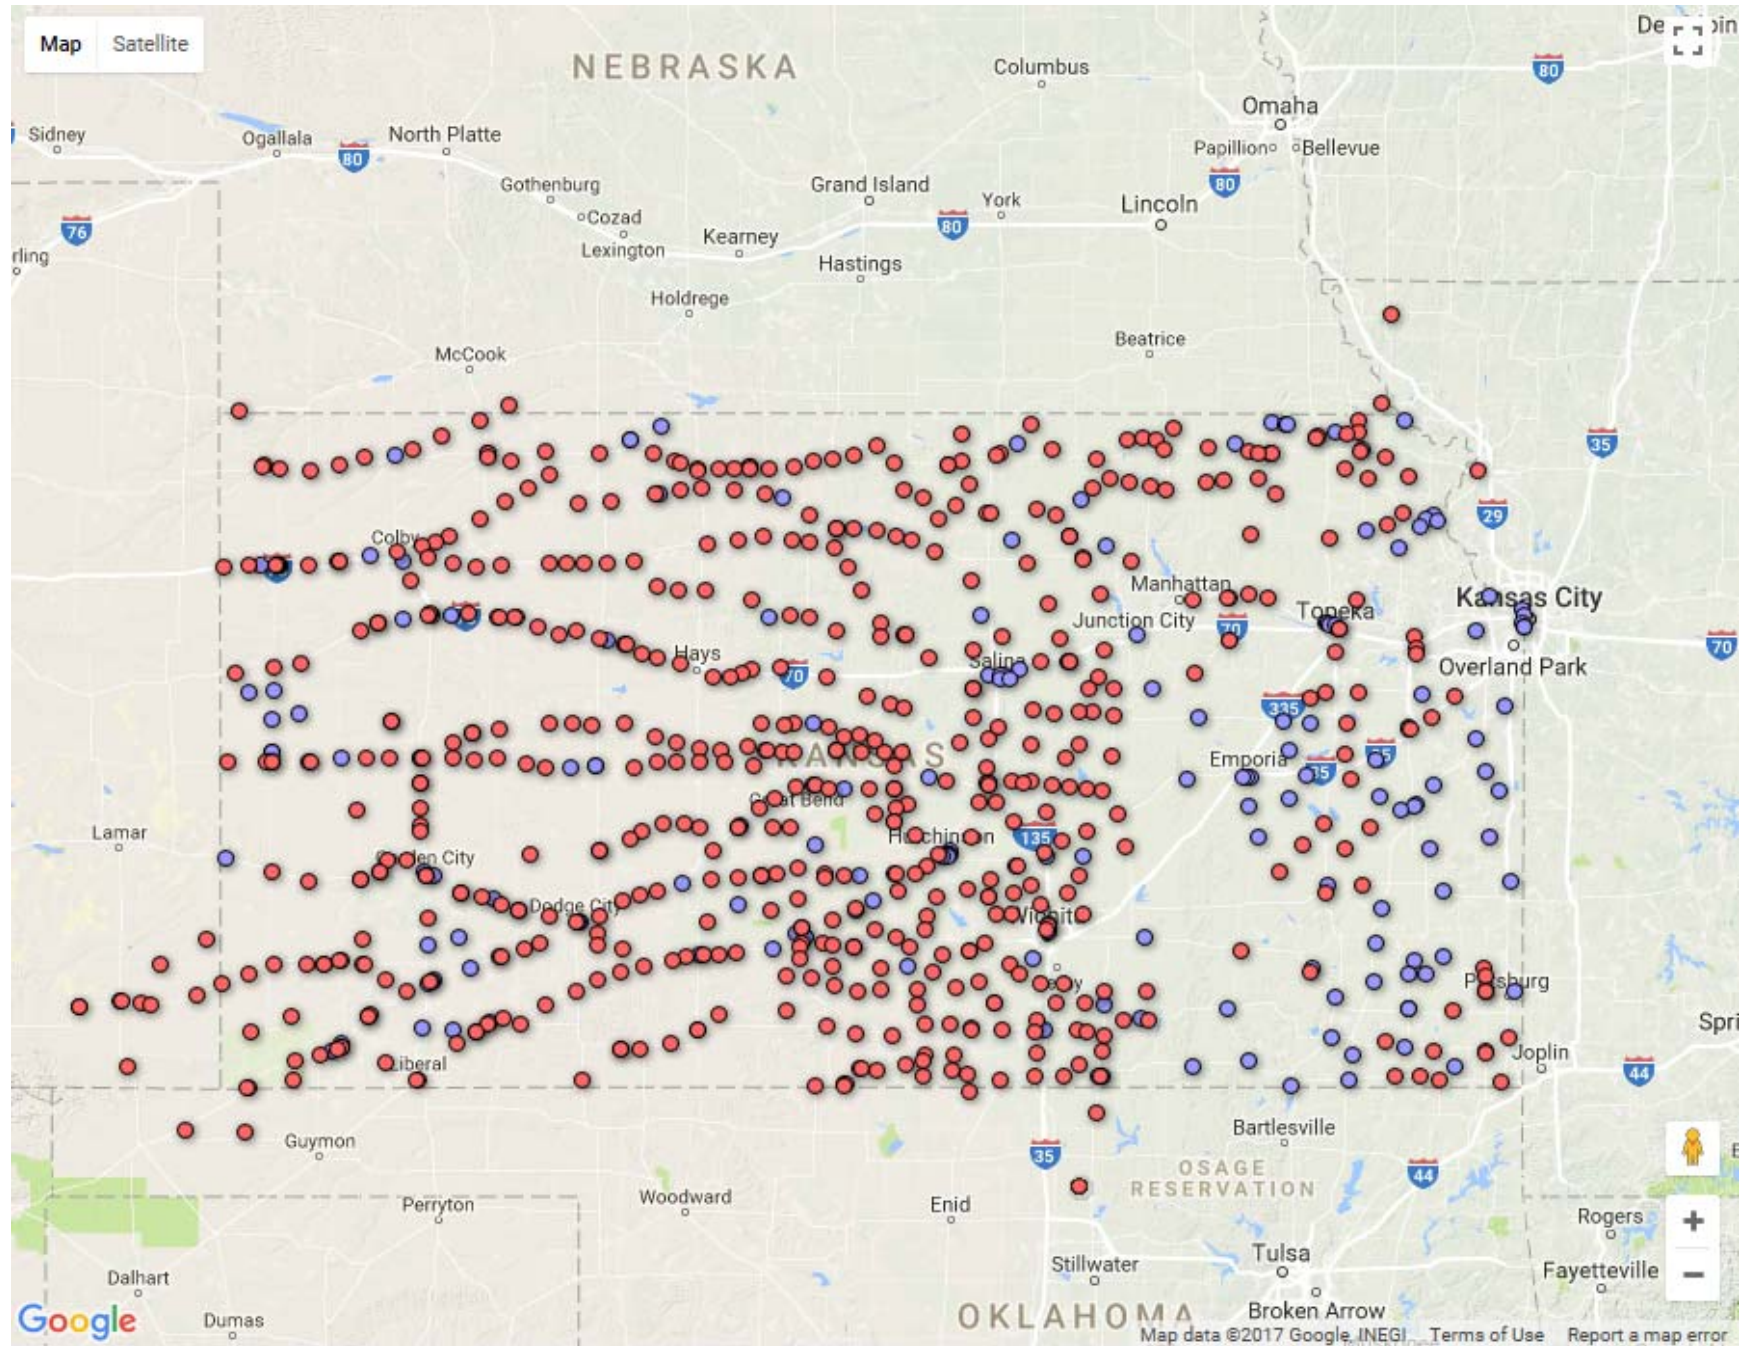

Figure 1. Starburst Map of All Cooperatives with Grain Locations in Kansas

Figure 2. Map of All Cooperative Grain Locations in Kansas

Figure 3. Map of All Non-Cooperative Grain Locations in Kansas

Figure 4. Starburst Map of All Cooperatives with Grain Locations in Kansas (red) and Non-Cooperative Grain Locations in Kansas (blue)

Figure 5. Map of All Cooperative and Non-Cooperative Grain Locations

Figure 6. Map of All Cooperative Locations with Active Rail