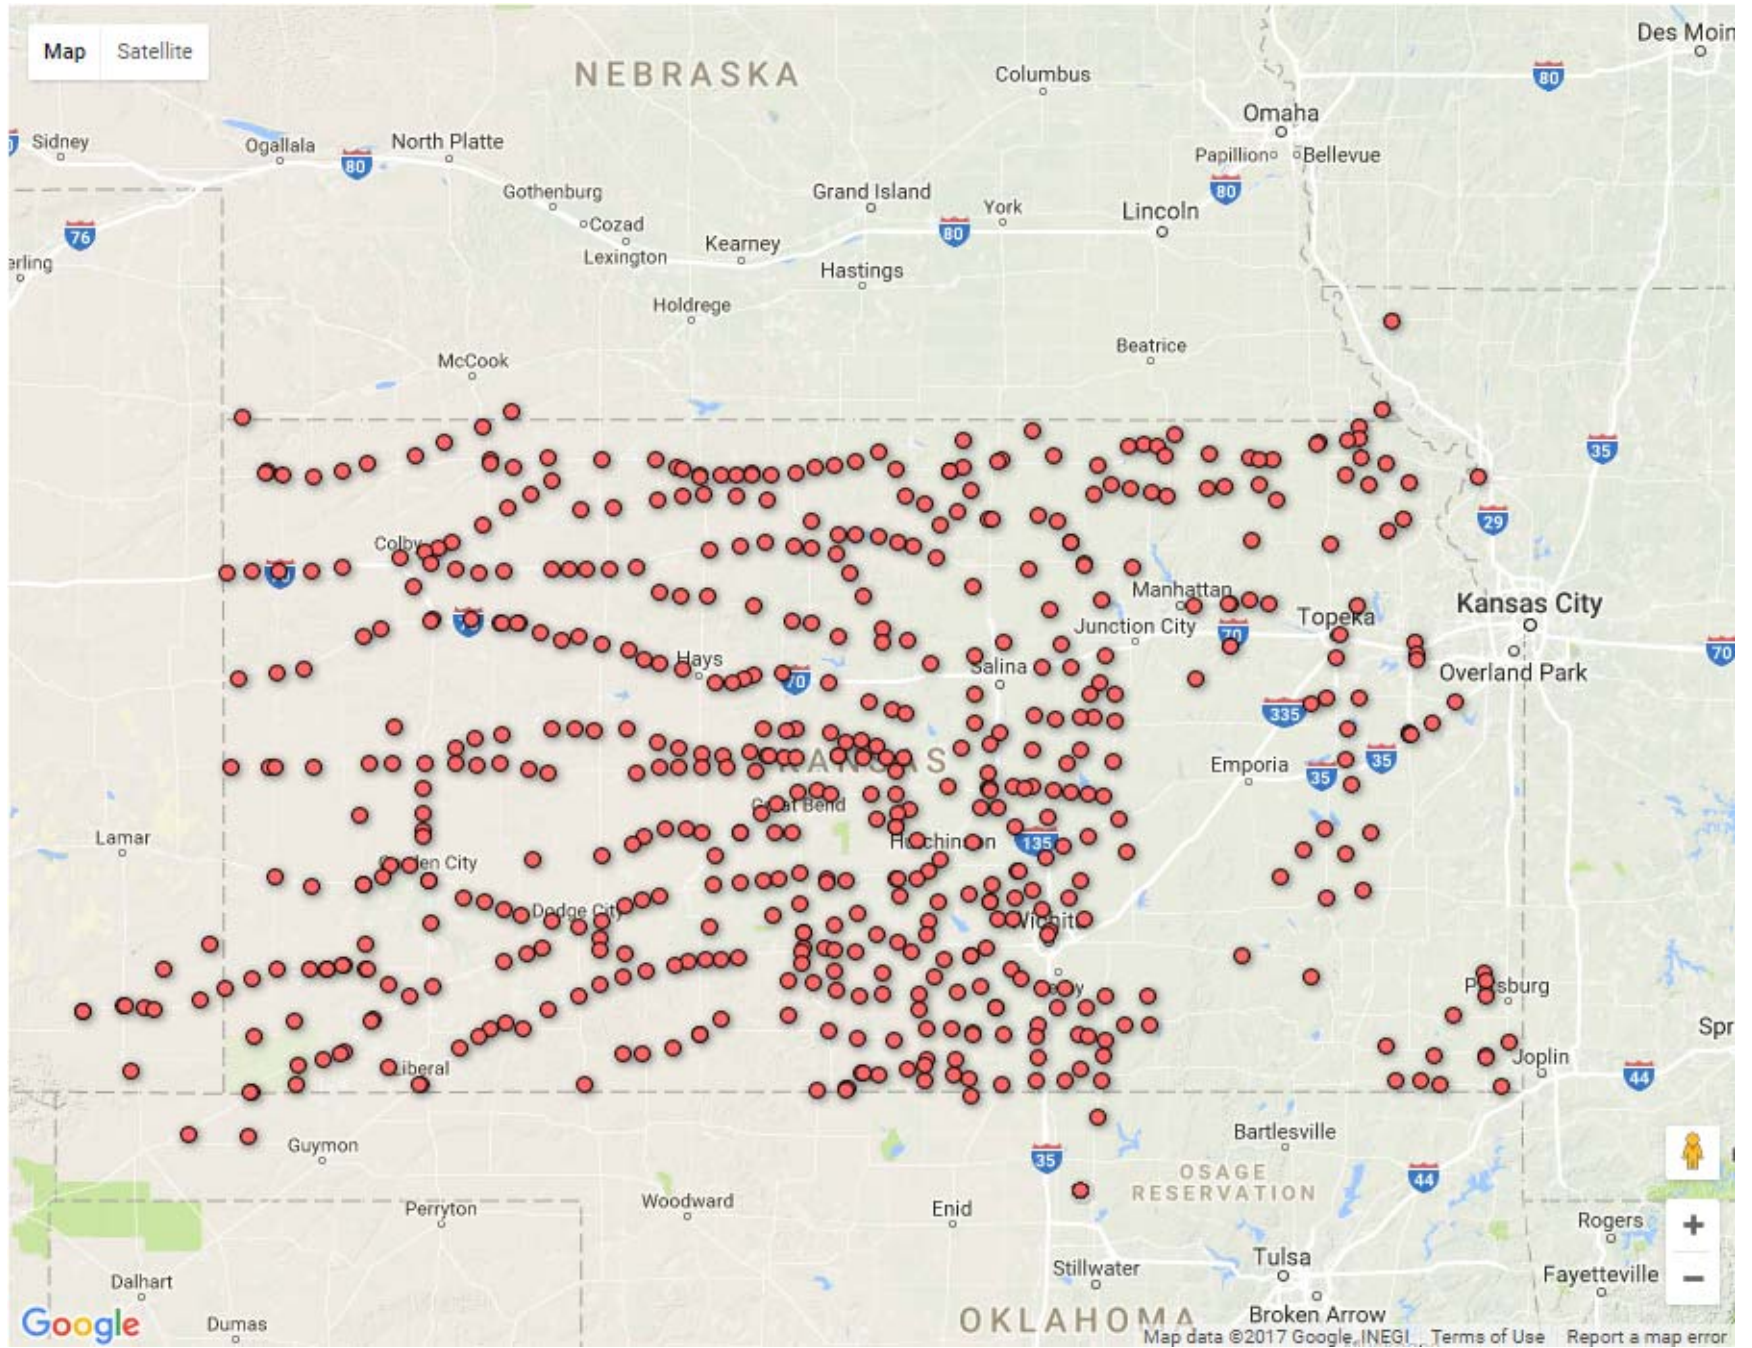

Figure 1. Starburst Map of All Cooperatives with Grain Locations in Kansas

Figure 2. Map of All Cooperative Grain Locations in Kansas

Figure 3. Map of All Non-Cooperative Grain Locations in Kansas

Figure 4. Starburst Map of All Cooperatives with Grain Locations in Kansas (red) and Non-Cooperative Grain Locations in Kansas (blue)

Figure 5. Map of All Cooperative and Non-Cooperative Grain Locations

Figure 6. Map of All Cooperative Locations with Active Rail