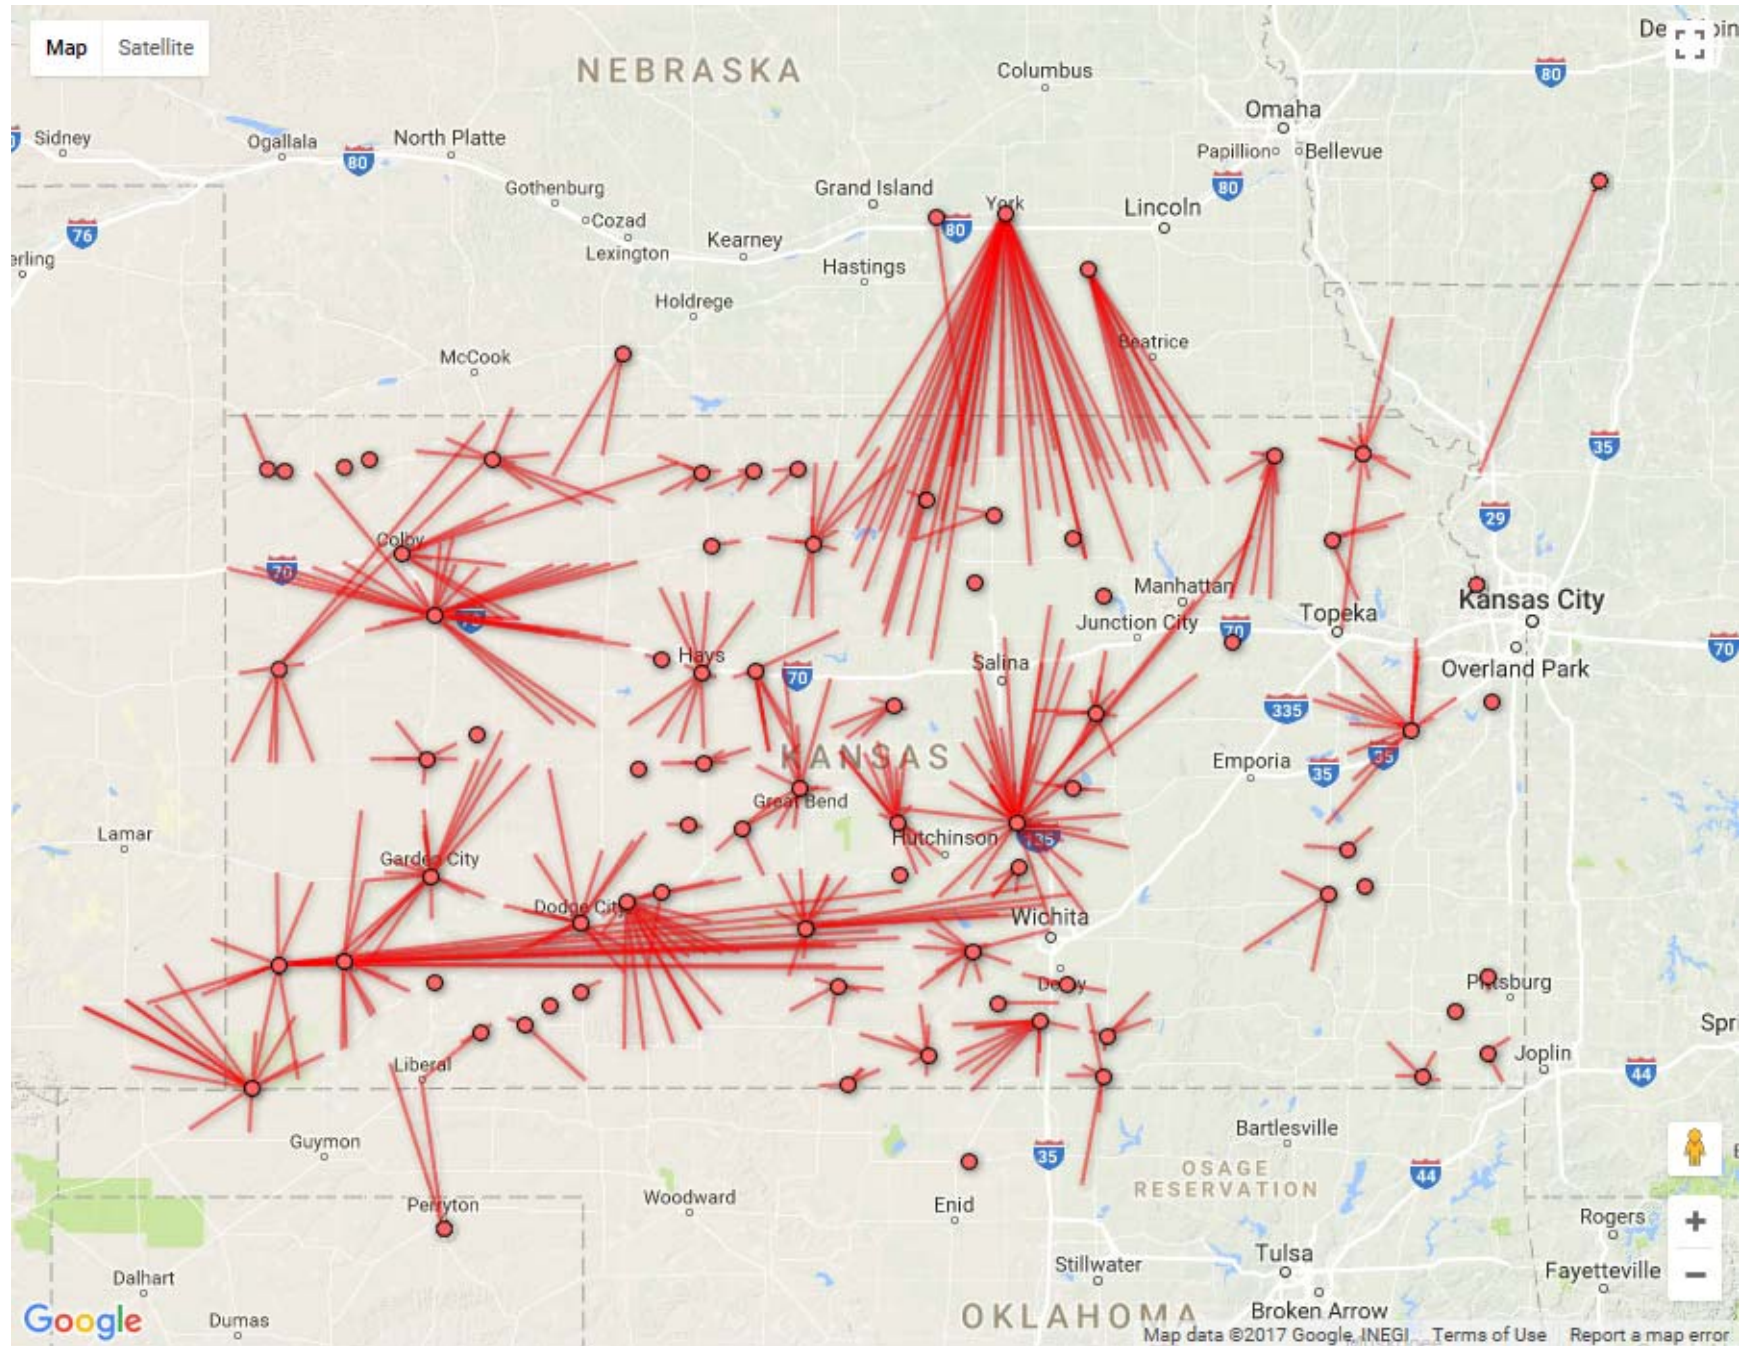

Figure 1. Starburst Map of All Cooperatives with Grain Locations in Kansas

Figure 2. Map of All Cooperative Grain Locations in Kansas

Figure 3. Map of All Non-Cooperative Grain Locations in Kansas

Figure 4. Starburst Map of All Cooperatives with Grain Locations in Kansas (red) and Non-Cooperative Grain Locations in Kansas (blue)

Figure 5. Map of All Cooperative and Non-Cooperative Grain Locations

Figure 6. Map of All Cooperative Locations with Active Rail