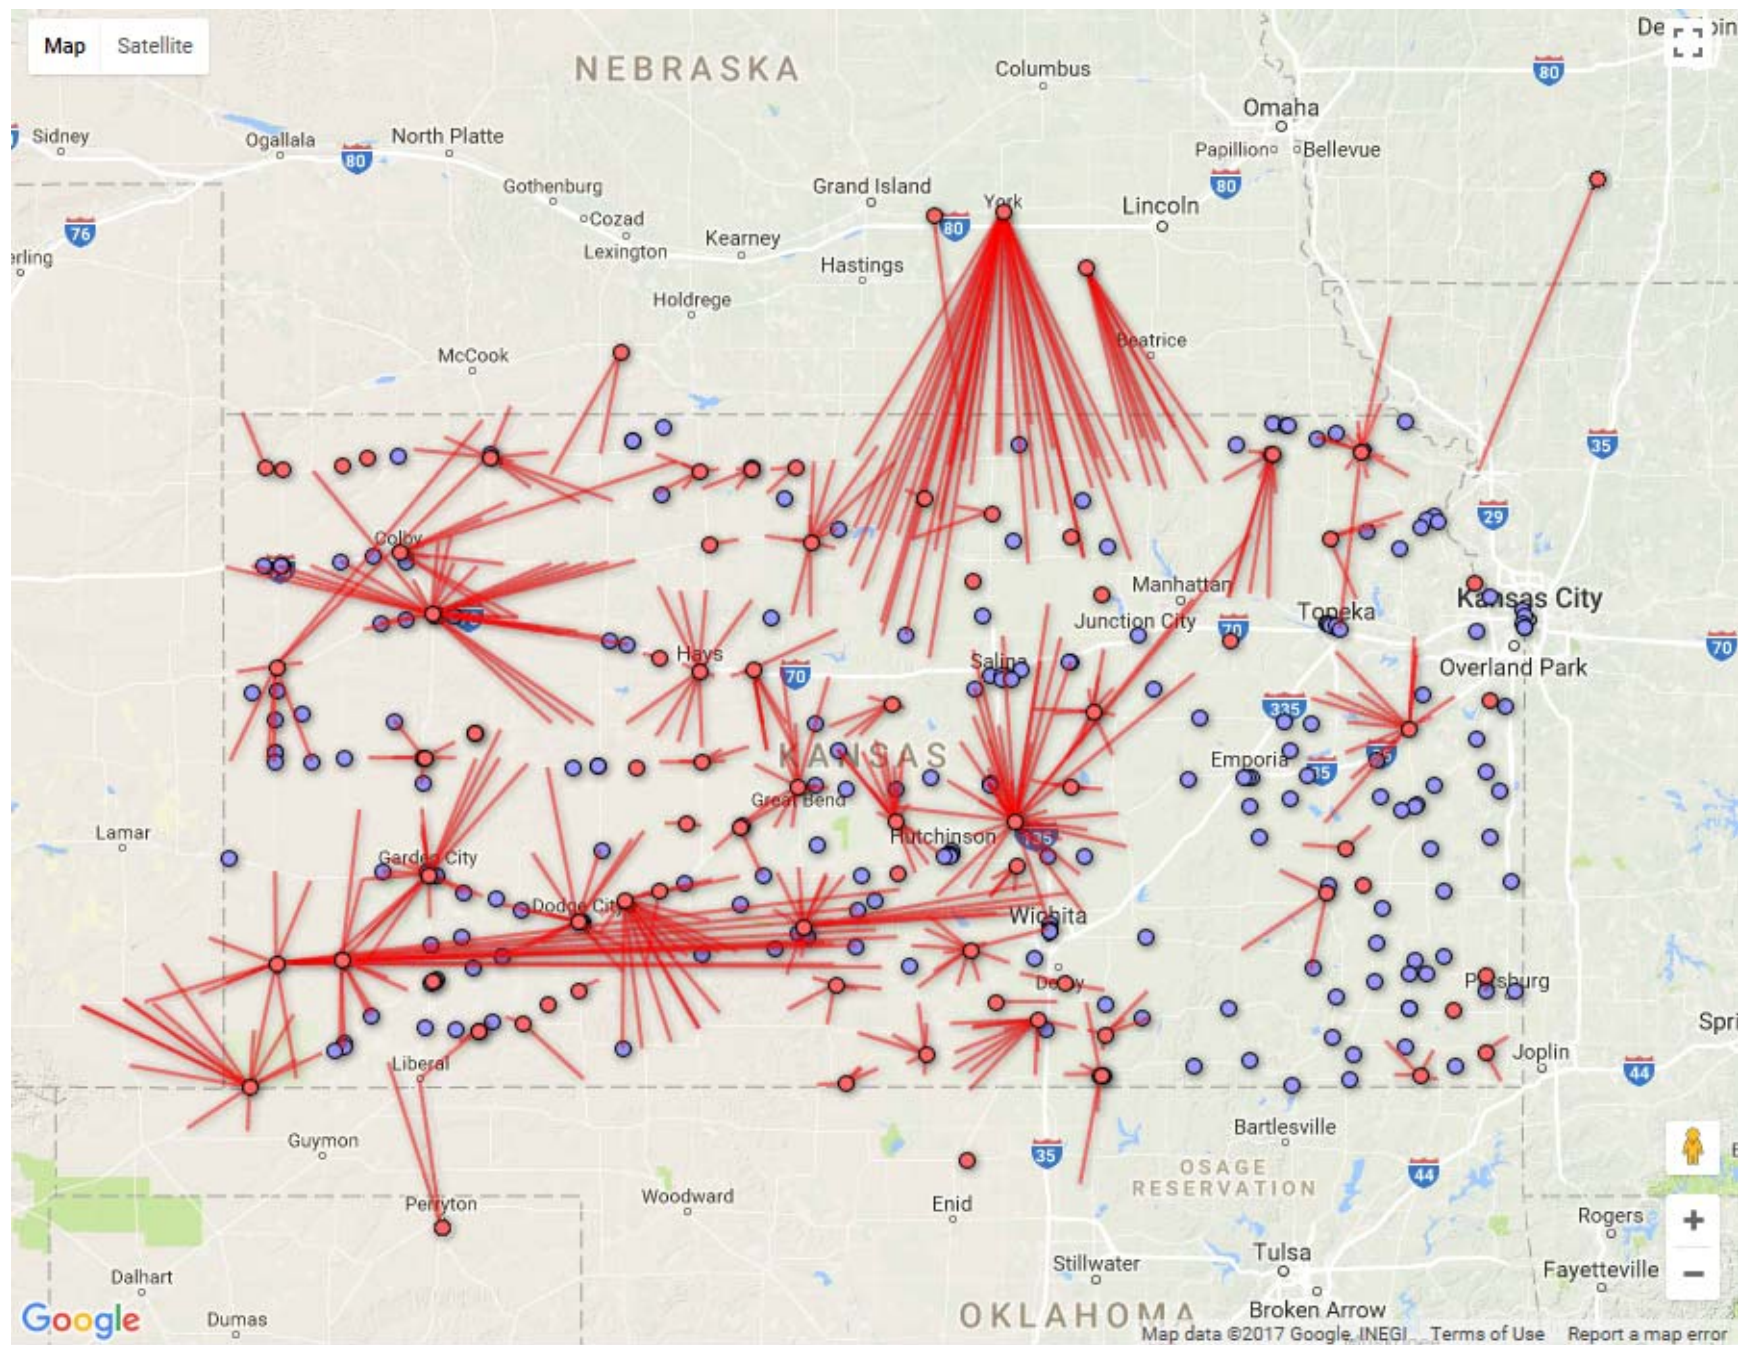

Figure 1. Starburst Map of All Cooperatives with Grain Locations in Kansas

Figure 2. Map of All Cooperative Grain Locations in Kansas

Figure 3. Map of All Non-Cooperative Grain Locations in Kansas

Figure 4. Starburst Map of All Cooperatives with Grain Locations in Kansas (red) and Non-Cooperative Grain Locations in Kansas (blue)

Figure 5. Map of All Cooperative and Non-Cooperative Grain Locations

Figure 6. Map of All Cooperative Locations with Active Rail