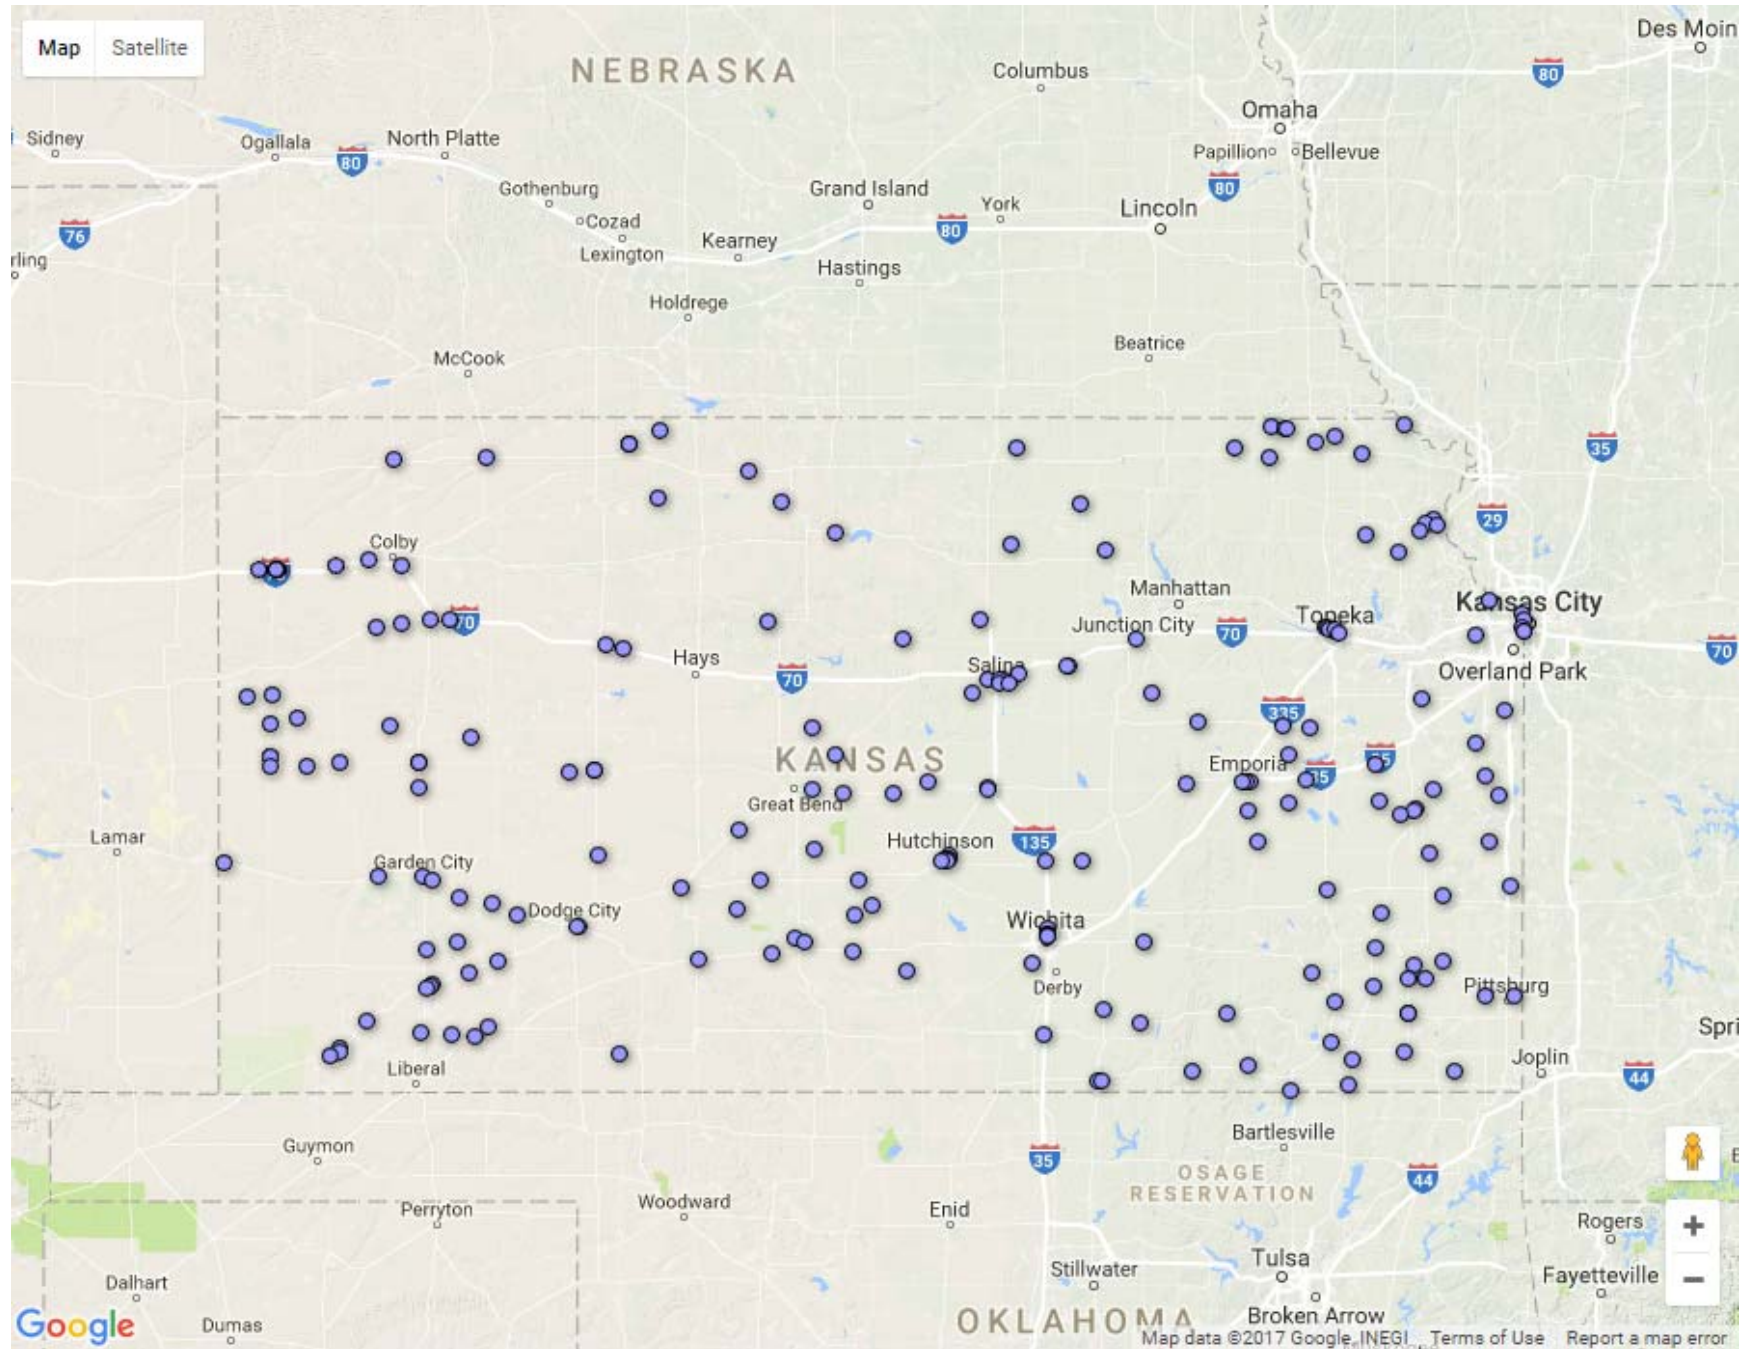

Figure 1. Starburst Map of All Cooperatives with Grain Locations in Kansas

Figure 2. Map of All Cooperative Grain Locations in Kansas

Figure 3. Map of All Non-Cooperative Grain Locations in Kansas

Figure 4. Starburst Map of All Cooperatives with Grain Locations in Kansas (red) and Non-Cooperative Grain Locations in Kansas (blue)

Figure 5. Map of All Cooperative and Non-Cooperative Grain Locations

Figure 6. Map of All Cooperative Locations with Active Rail