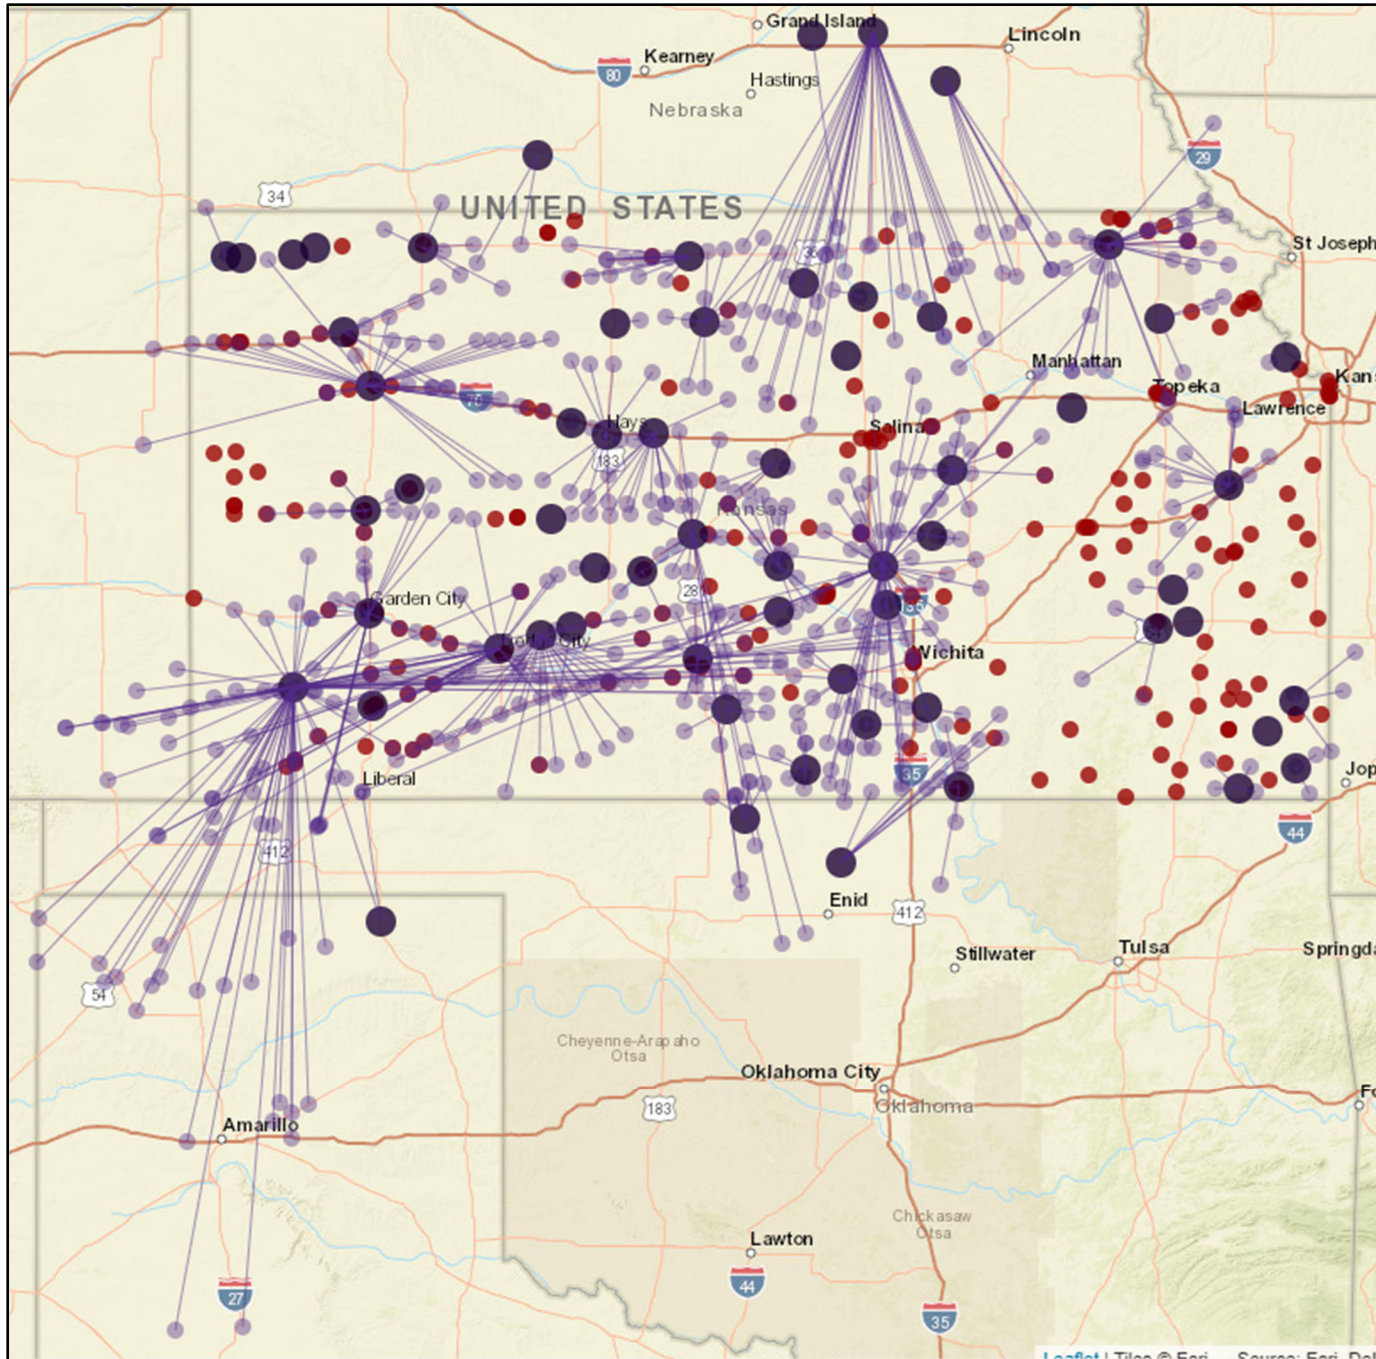

Figure 1. Starburst Map of All Cooperatives with Grain Locations in Kansas only (as of 5/23/2024)

Figure 2. Starburst Map of Cooperatives Headquartered in Kansas with Grain Locations (as of 5/23/2024)

Figure 3. Map of All Non-Cooperative Grain Locations in Kansas (as of 5/23/2024)

**Figure 4. Starburst Map of All Cooperatives with Grain Locations in Kansas (purple) and Non-Cooperative Grain Locations in Kansas (red) (as of 5/23/2024)**

Figure 5. Starburst Map of All Cooperatives with Grain Locations in Kansas on Railway (as of 5/23/2024)

Figure 6. Map of all Cooperative (purple dots) and Non-Cooperative (red dots) Grain Locations in Kansas - and if HQ is in KS, all locations - without the Starburst lines (5/23/2024)