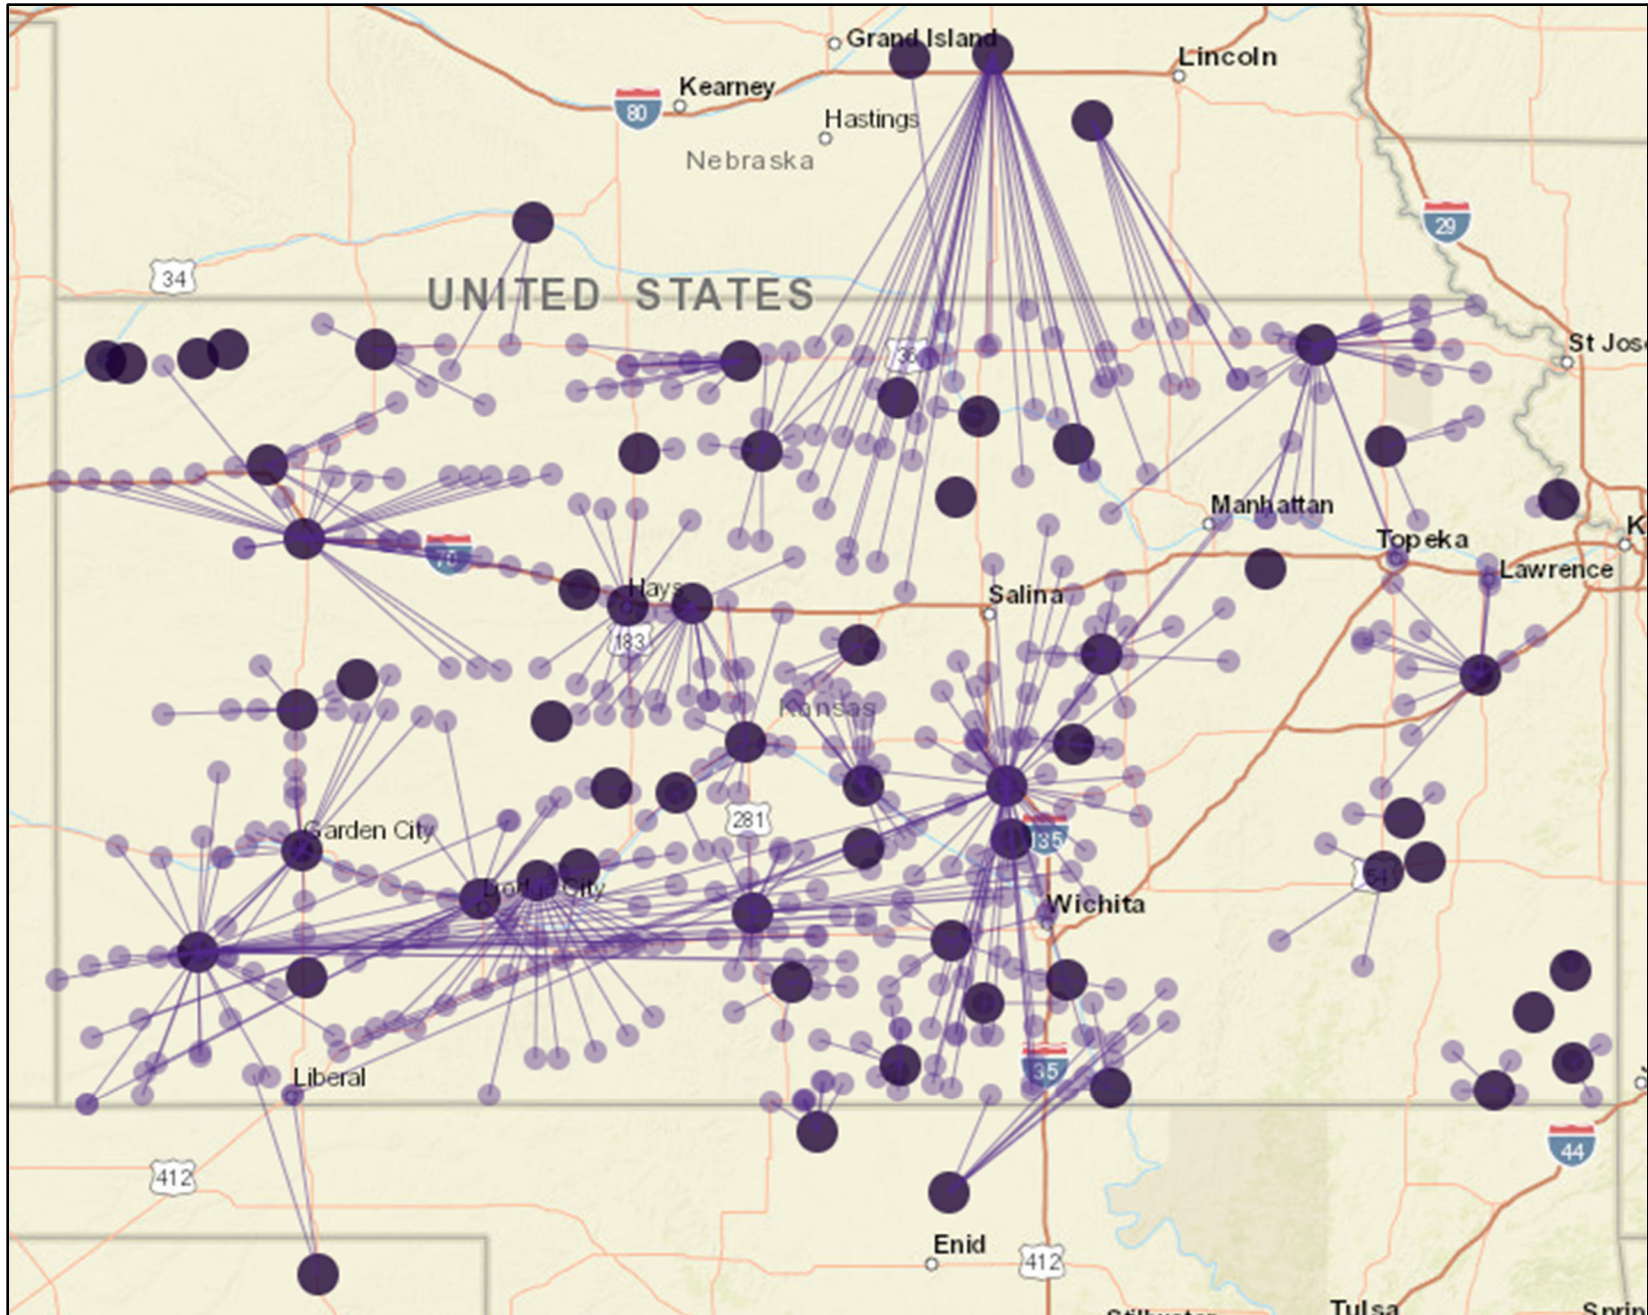

Figure 1. Starburst Map of All Cooperatives with Grain Locations in Kansas only (as of 5/23/2024)

Figure 2. Starburst Map of Cooperatives Headquartered in Kansas with Grain Locations (as of 5/23/2024)

Figure 3. Map of All Non-Cooperative Grain Locations in Kansas (as of 5/23/2024)

**Figure 4. Starburst Map of All Cooperatives with Grain Locations in Kansas (purple) and Non-Cooperative Grain Locations in Kansas (red) (as of 5/23/2024)**

Figure 5. Starburst Map of All Cooperatives with Grain Locations in Kansas on Railway (as of 5/23/2024)

Figure 6. Map of all Cooperative (purple dots) and Non-Cooperative (red dots) Grain Locations in Kansas - and if HQ is in KS, all locations - without the Starburst lines (5/23/2024)