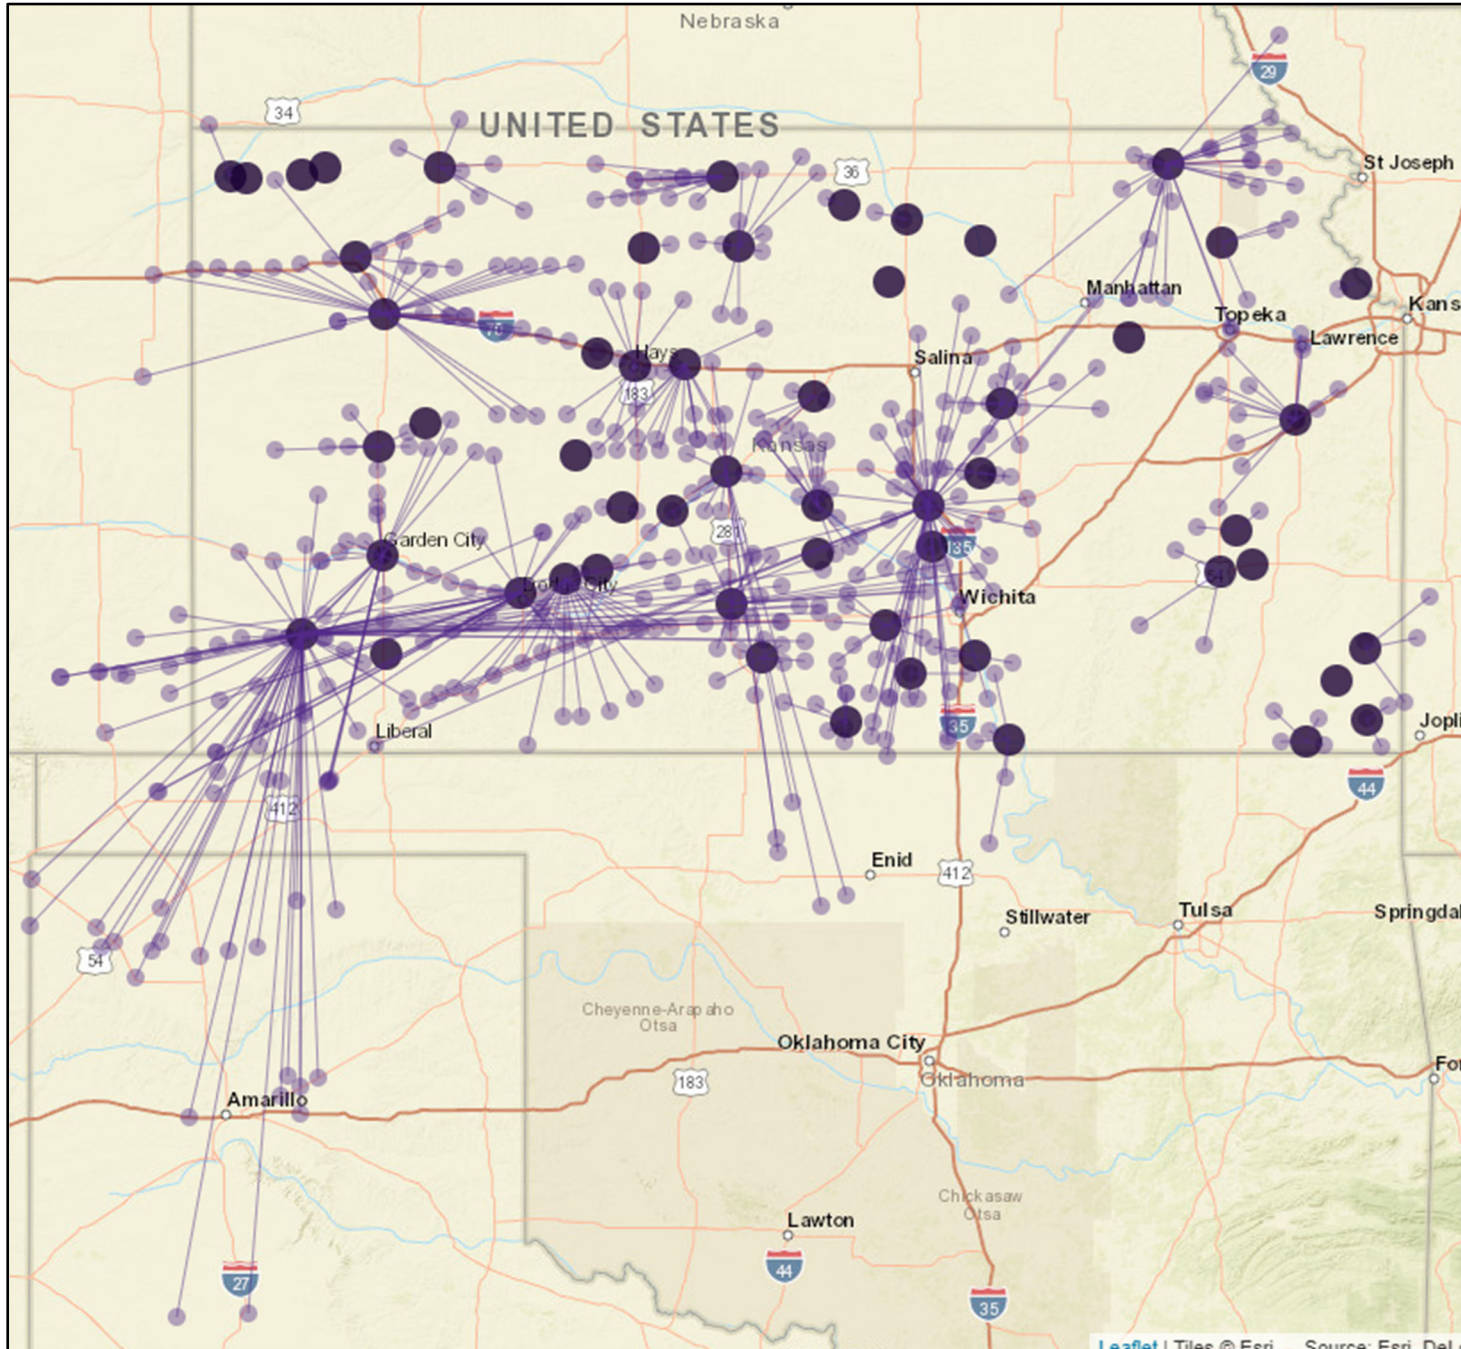

Figure 1. Starburst Map of All Cooperatives with Grain Locations in Kansas only (as of 5/23/2024)

Figure 2. Starburst Map of Cooperatives Headquartered in Kansas with Grain Locations (as of 5/23/2024)

Figure 3. Map of All Non-Cooperative Grain Locations in Kansas (as of 5/23/2024)

**Figure 4. Starburst Map of All Cooperatives with Grain Locations in Kansas (purple) and Non-Cooperative Grain Locations in Kansas (red) (as of 5/23/2024)**

Figure 5. Starburst Map of All Cooperatives with Grain Locations in Kansas on Railway (as of 5/23/2024)

Figure 6. Map of all Cooperative (purple dots) and Non-Cooperative (red dots) Grain Locations in Kansas - and if HQ is in KS, all locations - without the Starburst lines (5/23/2024)