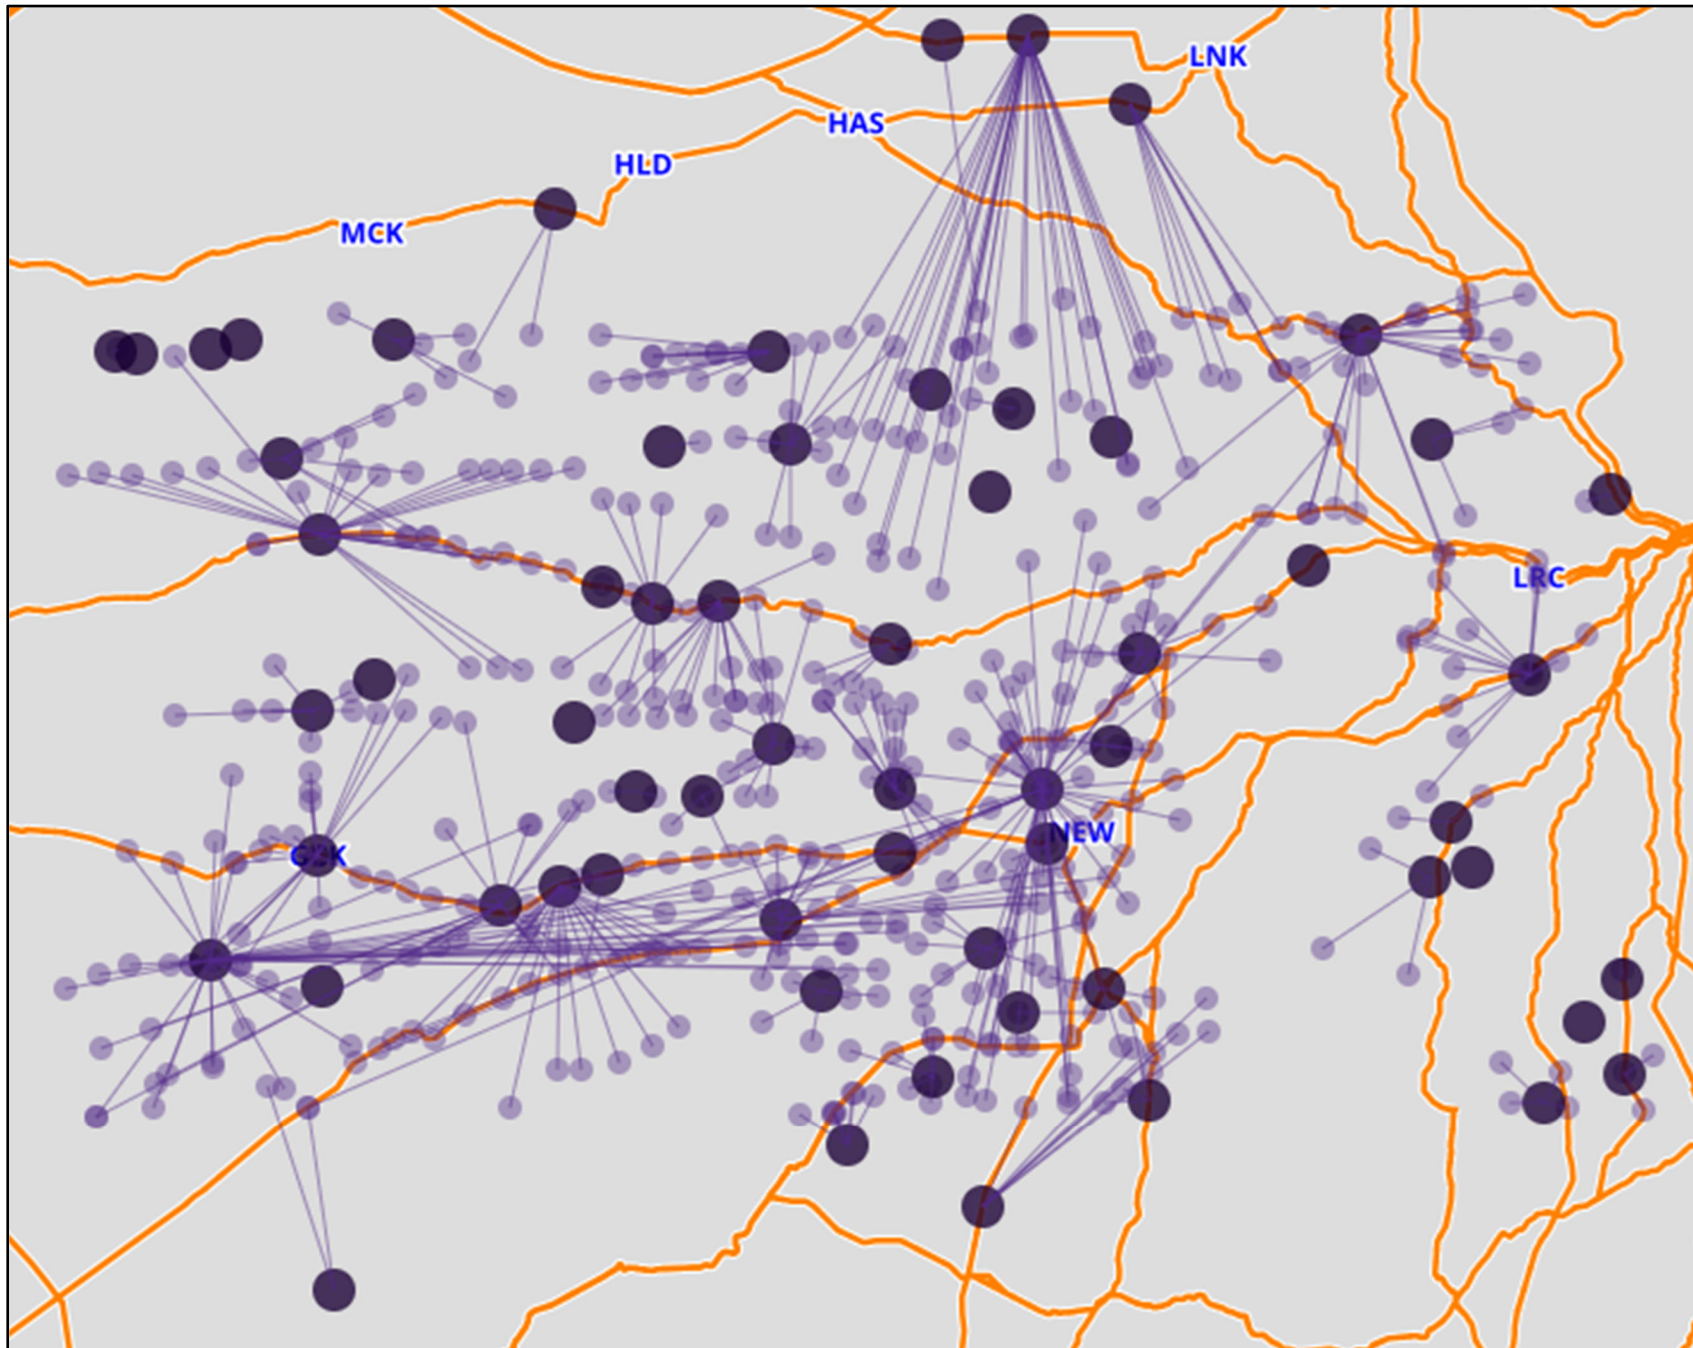

Figure 1. Starburst Map of All Cooperatives with Grain Locations in Kansas only (as of 5/23/2024)

Figure 2. Starburst Map of Cooperatives Headquartered in Kansas with Grain Locations (as of 5/23/2024)

Figure 3. Map of All Non-Cooperative Grain Locations in Kansas (as of 5/23/2024)

**Figure 4. Starburst Map of All Cooperatives with Grain Locations in Kansas (purple) and Non-Cooperative Grain Locations in Kansas (red) (as of 5/23/2024)**

Figure 5. Starburst Map of All Cooperatives with Grain Locations in Kansas on Railway (as of 5/23/2024)

Figure 6. Map of all Cooperative (purple dots) and Non-Cooperative (red dots) Grain Locations in Kansas - and if HQ is in KS, all locations - without the Starburst lines (5/23/2024)