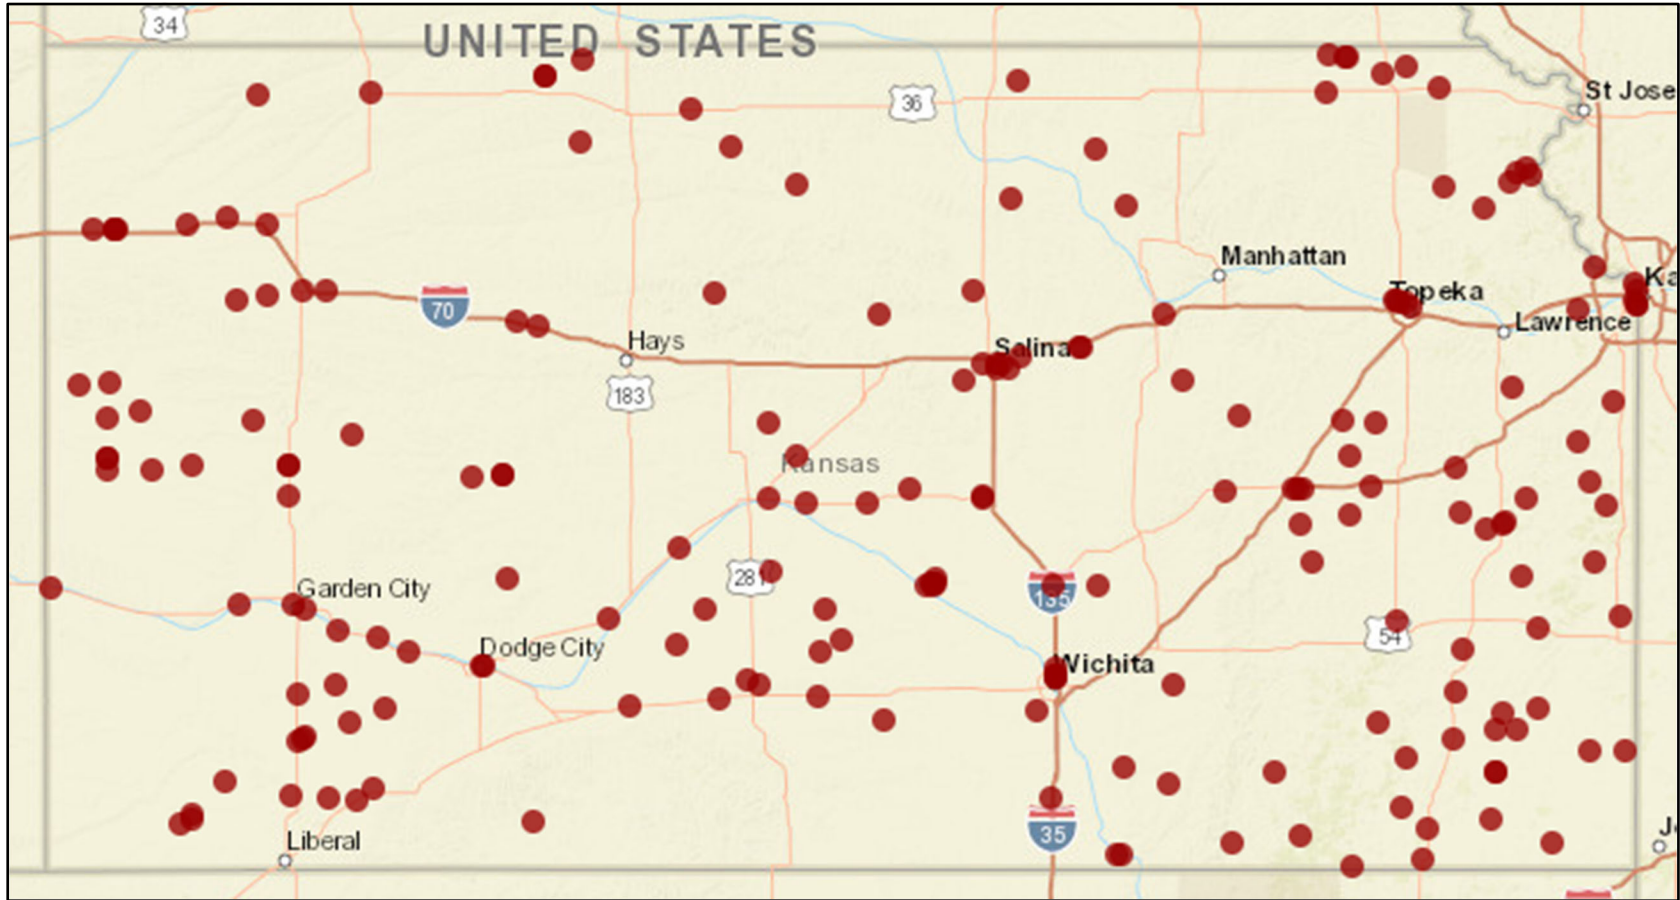

Figure 1. Starburst Map of All Cooperatives with Grain Locations in Kansas only (as of 5/23/2024)

Figure 2. Starburst Map of Cooperatives Headquartered in Kansas with Grain Locations (as of 5/23/2024)

Figure 3. Map of All Non-Cooperative Grain Locations in Kansas (as of 5/23/2024)

**Figure 4. Starburst Map of All Cooperatives with Grain Locations in Kansas (purple) and Non-Cooperative Grain Locations in Kansas (red) (as of 5/23/2024)**

Figure 5. Starburst Map of All Cooperatives with Grain Locations in Kansas on Railway (as of 5/23/2024)

Figure 6. Map of all Cooperative (purple dots) and Non-Cooperative (red dots) Grain Locations in Kansas - and if HQ is in KS, all locations - without the Starburst lines (5/23/2024)