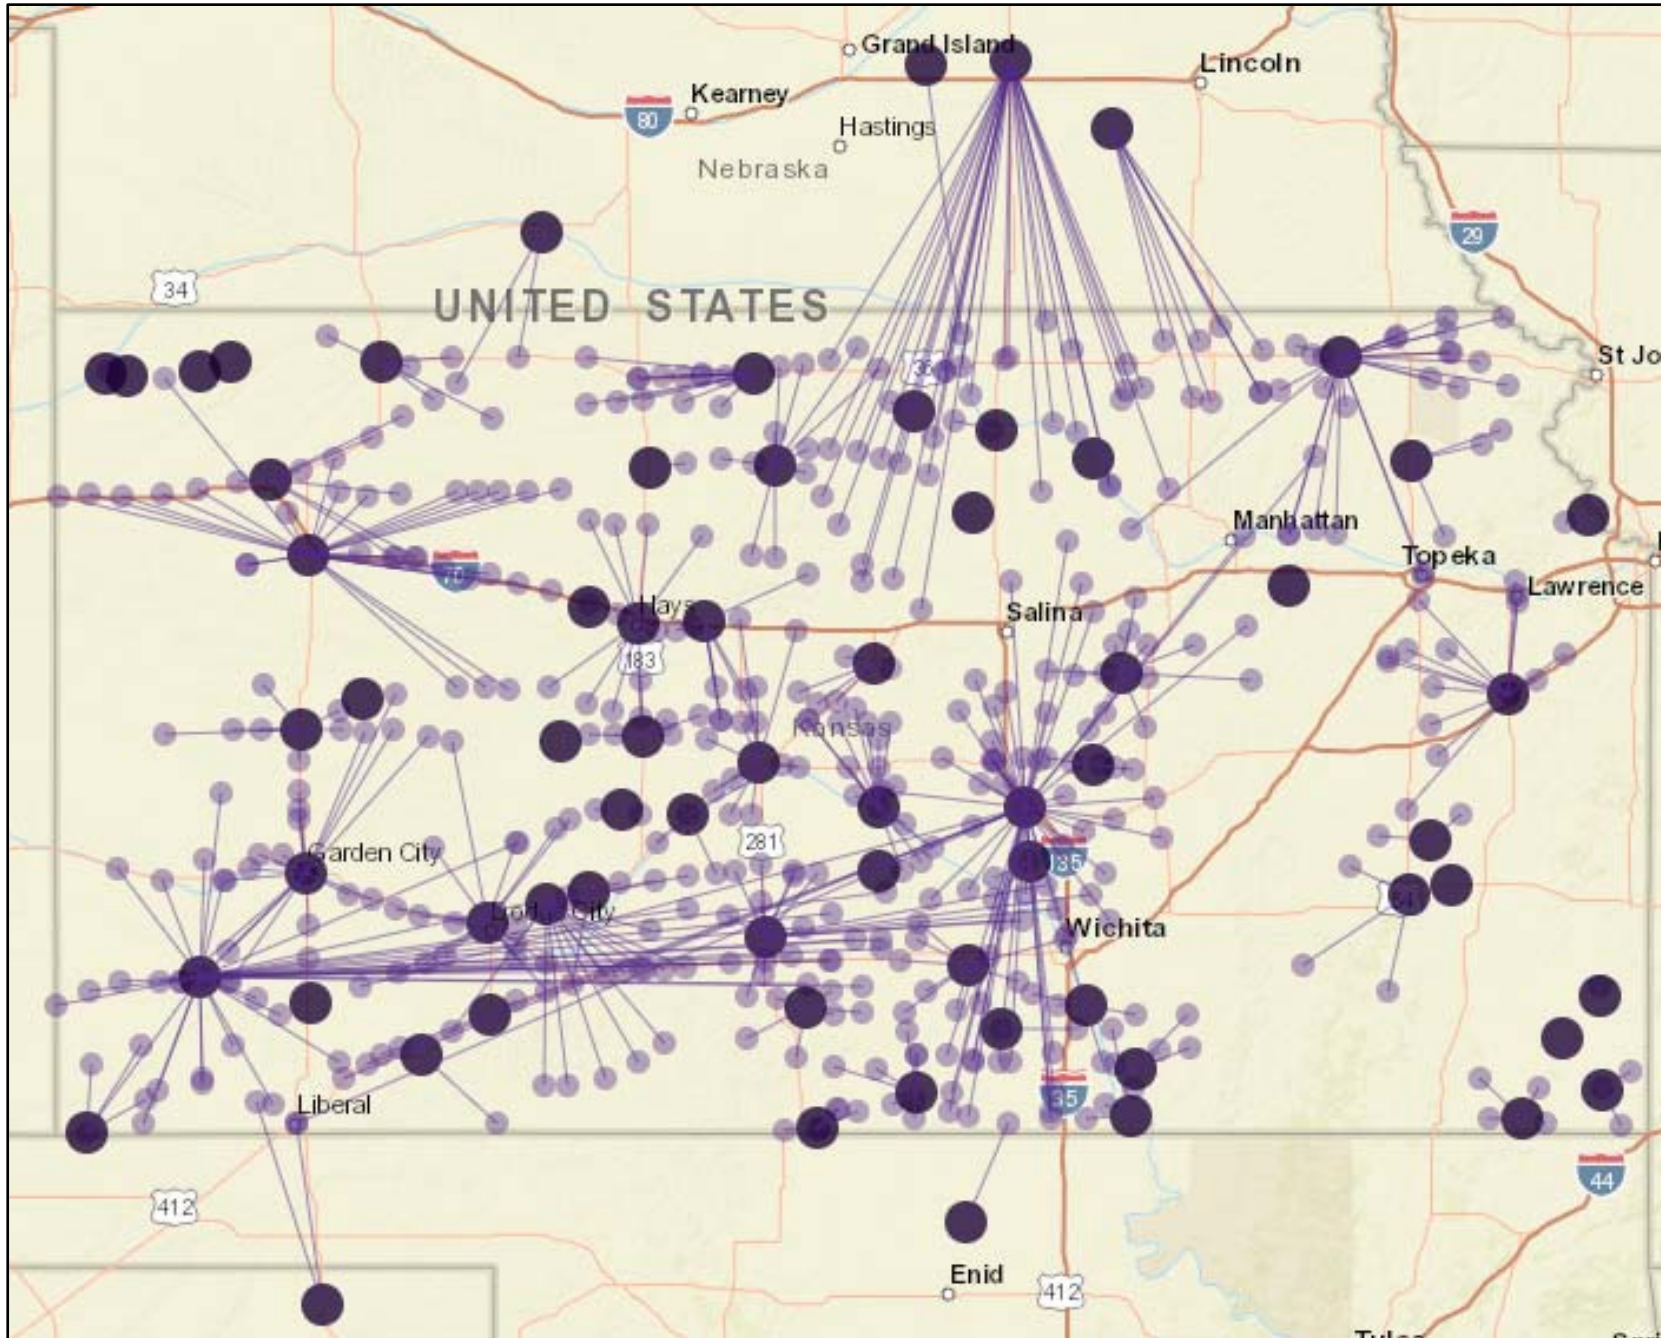

Figure 1. Starburst Map of All Cooperatives with Grain Locations in Kansas only (as of 5/31/2022)

Figure 2. Starburst Map of Cooperatives Headquartered in Kansas with Grain Locations (as of 5/31/2022)

Figure 3. Map of All Non-Cooperative Grain Locations in Kansas (as of 5/31/2022)

Figure 4. Starburst Map of All Cooperatives with Grain Locations in Kansas - and if HQ is in KS, all locations (purple) and Non-Cooperative Grain Locations in Kansas (red) (as of 5/31/2022)

Figure 5. Starburst Map of All Cooperatives with Grain Locations in Kansas on Railway (as of 12/7/2021)

Figure 6. Starburst Map of All Cooperatives with Grain Locations in Kansas - Satellite View (as of 5/31/2022)

Figure 7. Map of all Cooperative (purple dots) and Non-Cooperative (red dots) Grain Locations in Kansas - and if HQ is in KS, all locations - without the Starburst lines (5/31/2022)