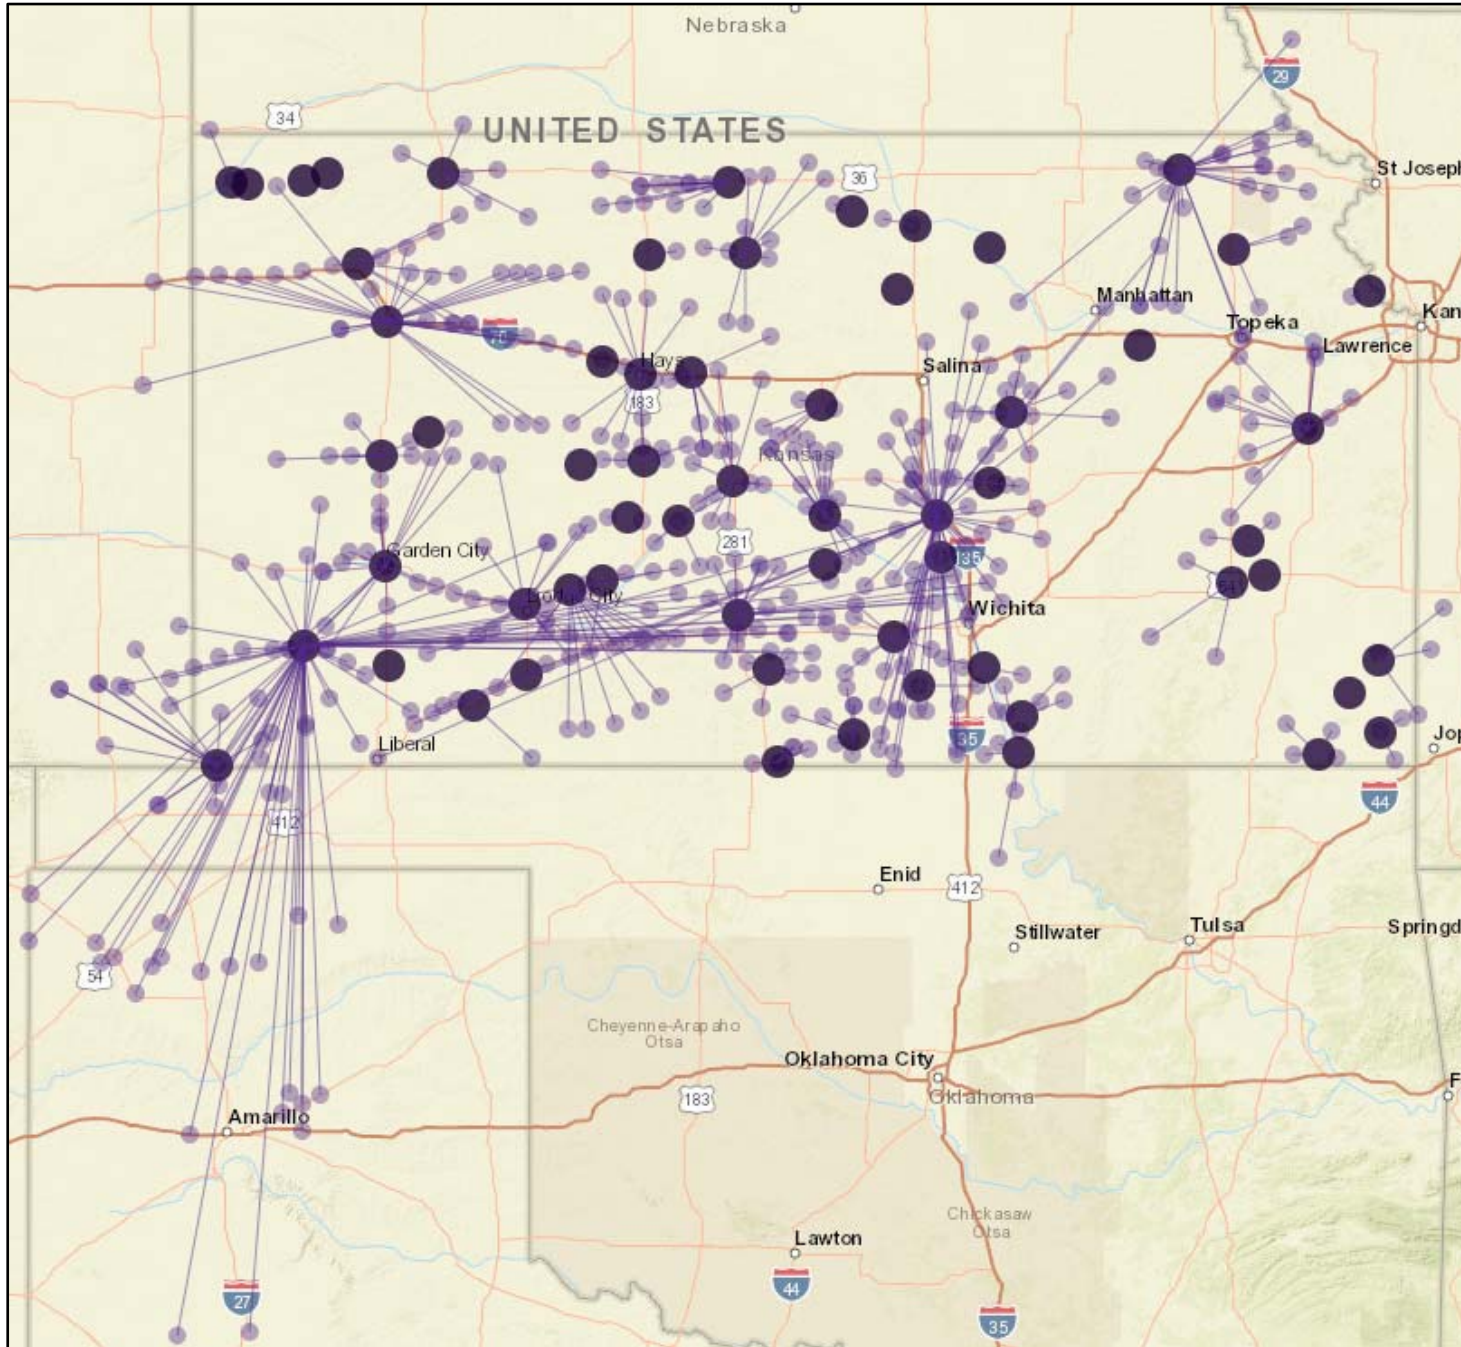

Figure 1. Starburst Map of All Cooperatives with Grain Locations in Kansas only (as of 5/31/2022)

Figure 2. Starburst Map of Cooperatives Headquartered in Kansas with Grain Locations (as of 5/31/2022)

Figure 3. Map of All Non-Cooperative Grain Locations in Kansas (as of 5/31/2022)

Figure 4. Starburst Map of All Cooperatives with Grain Locations in Kansas - and if HQ is in KS, all locations (purple) and Non-Cooperative Grain Locations in Kansas (red) (as of 5/31/2022)

Figure 5. Starburst Map of All Cooperatives with Grain Locations in Kansas on Railway (as of 12/7/2021)

Figure 6. Starburst Map of All Cooperatives with Grain Locations in Kansas - Satellite View (as of 5/31/2022)

Figure 7. Map of all Cooperative (purple dots) and Non-Cooperative (red dots) Grain Locations in Kansas - and if HQ is in KS, all locations - without the Starburst lines (5/31/2022)