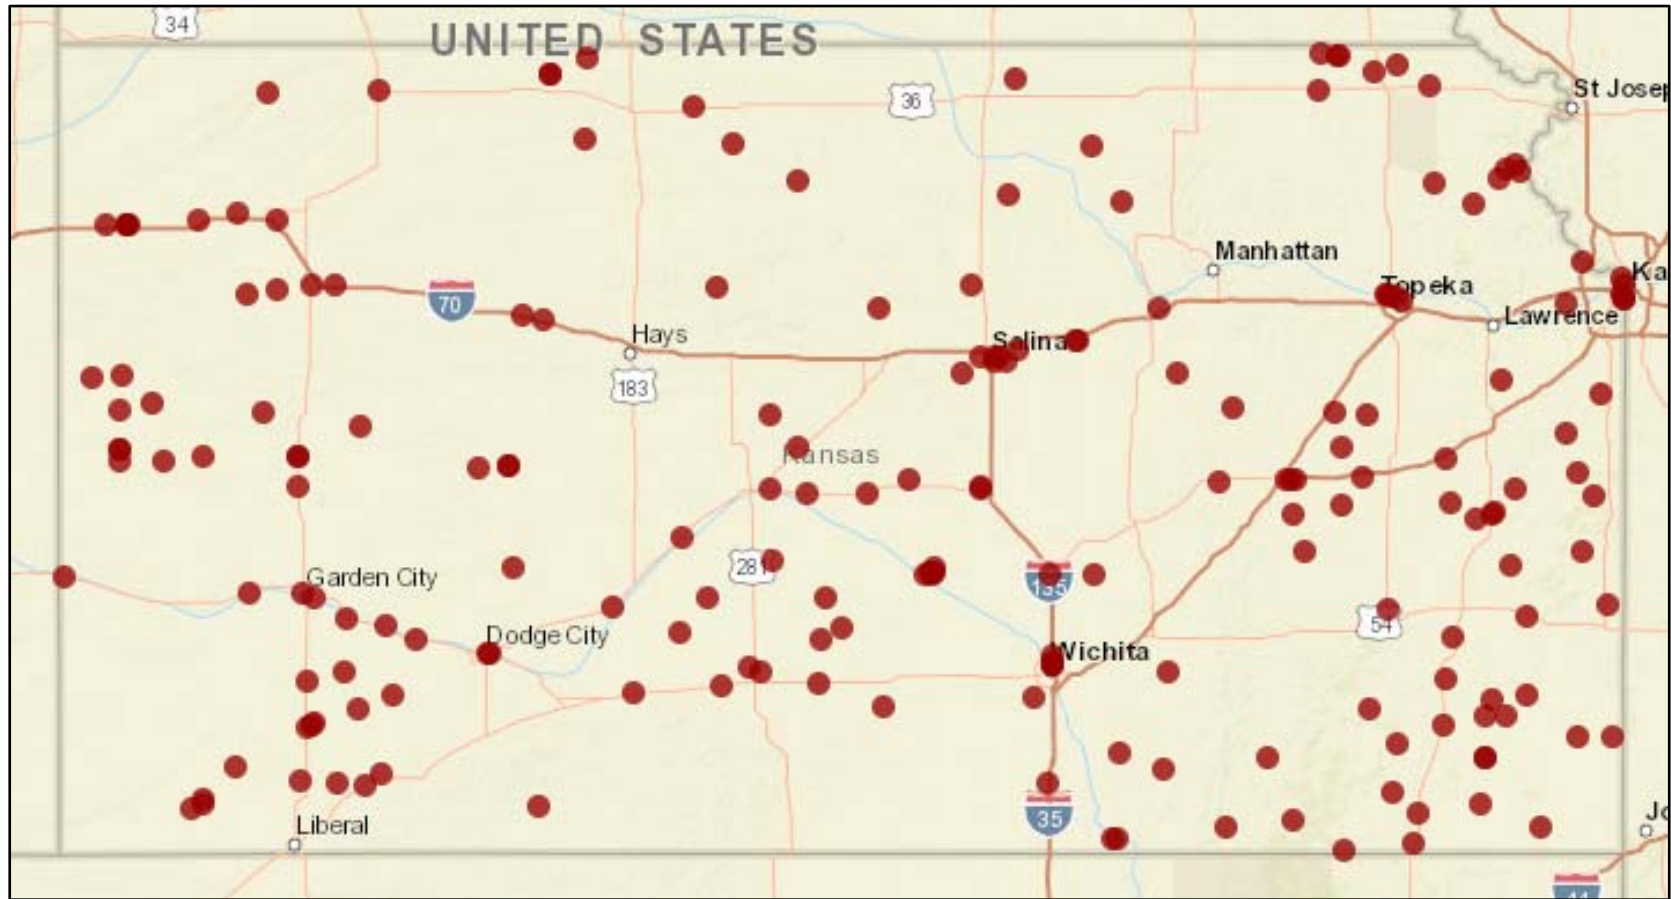

Figure 1. Starburst Map of All Cooperatives with Grain Locations in Kansas only (as of 5/31/2022)

Figure 2. Starburst Map of Cooperatives Headquartered in Kansas with Grain Locations (as of 5/31/2022)

Figure 3. Map of All Non-Cooperative Grain Locations in Kansas (as of 5/31/2022)

Figure 4. Starburst Map of All Cooperatives with Grain Locations in Kansas - and if HQ is in KS, all locations (purple) and Non-Cooperative Grain Locations in Kansas (red) (as of 5/31/2022)

Figure 5. Starburst Map of All Cooperatives with Grain Locations in Kansas on Railway (as of 12/7/2021)

Figure 6. Starburst Map of All Cooperatives with Grain Locations in Kansas - Satellite View (as of 5/31/2022)

Figure 7. Map of all Cooperative (purple dots) and Non-Cooperative (red dots) Grain Locations in Kansas - and if HQ is in KS, all locations - without the Starburst lines (5/31/2022)