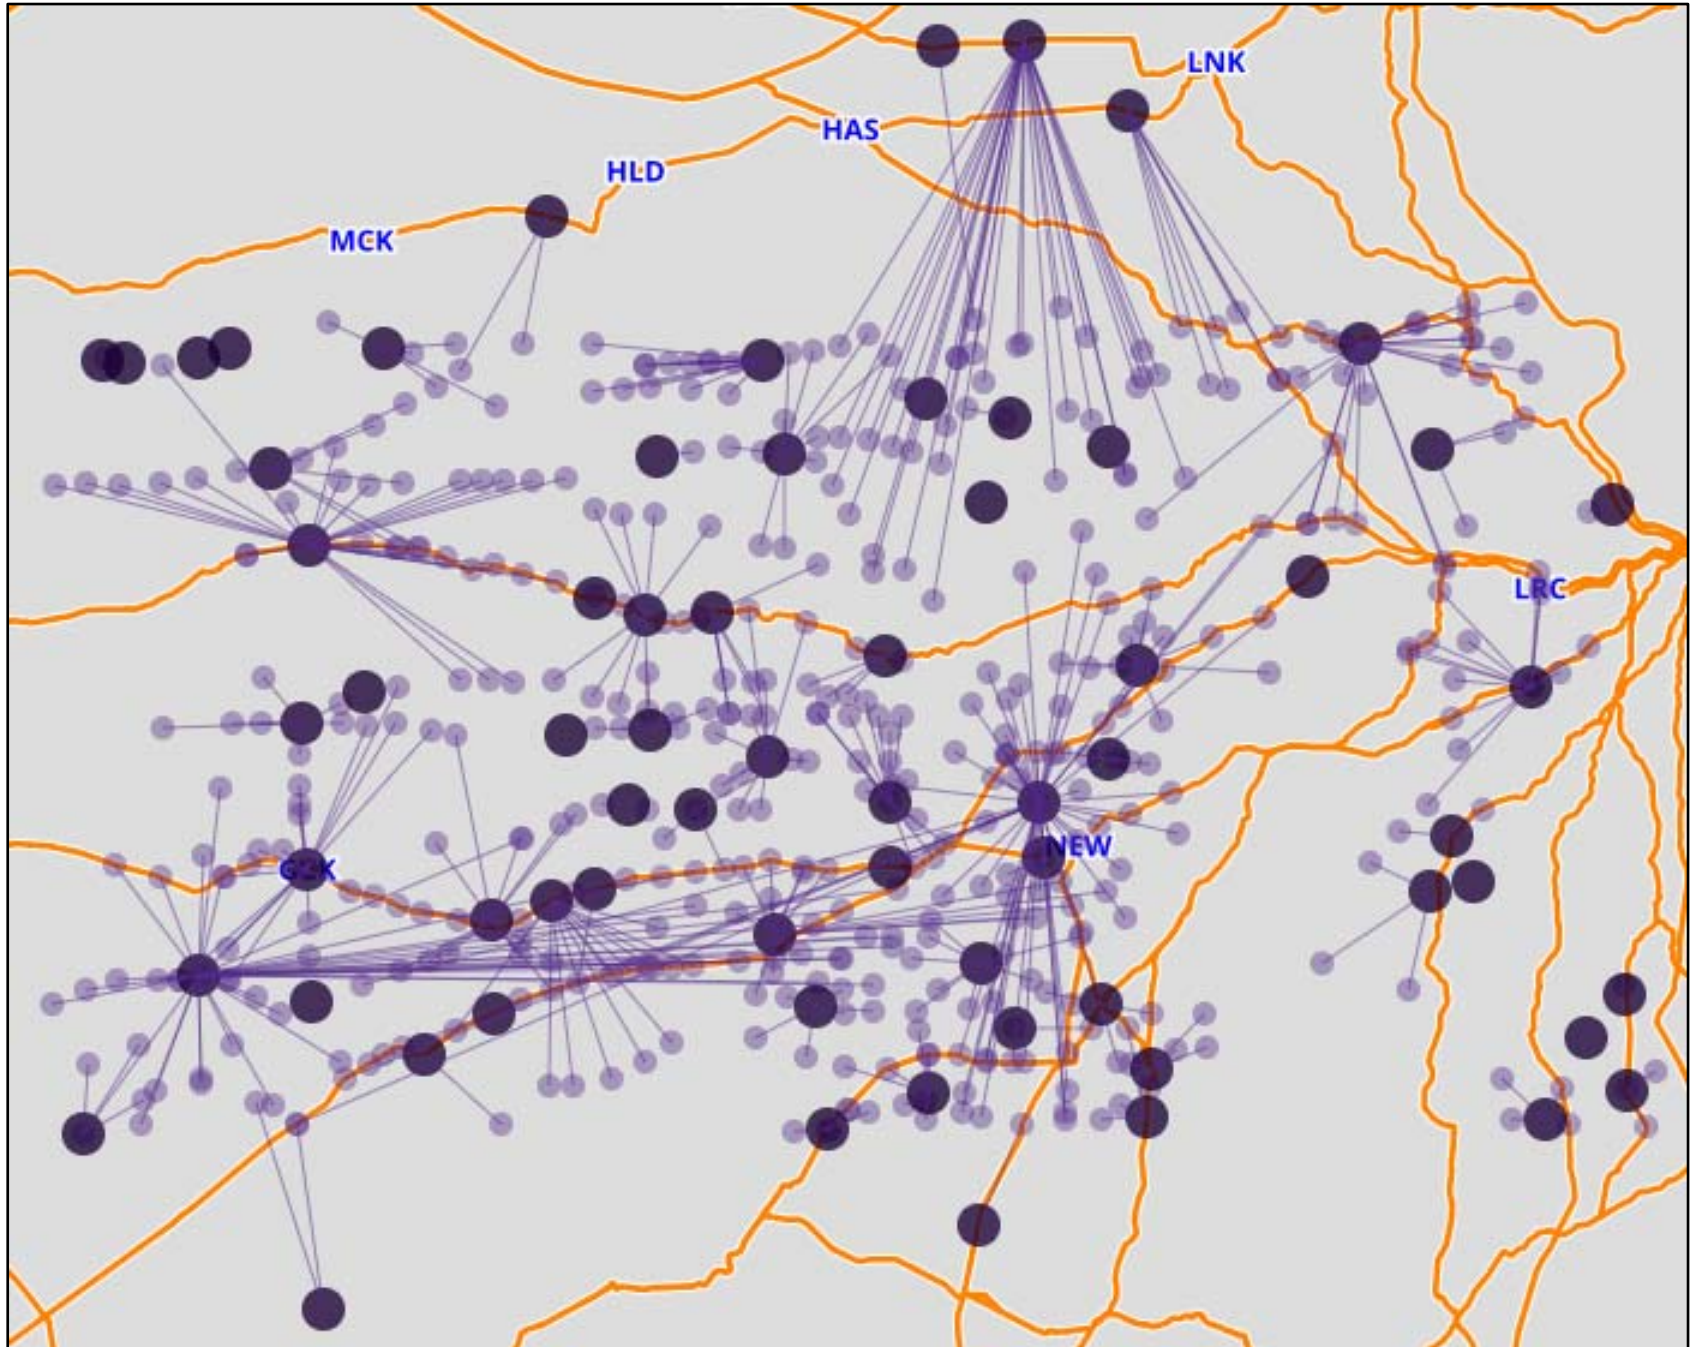

Figure 1. Starburst Map of All Cooperatives with Grain Locations in Kansas only (as of 5/31/2022)

Figure 2. Starburst Map of Cooperatives Headquartered in Kansas with Grain Locations (as of 5/31/2022)

Figure 3. Map of All Non-Cooperative Grain Locations in Kansas (as of 5/31/2022)

Figure 4. Starburst Map of All Cooperatives with Grain Locations in Kansas - and if HQ is in KS, all locations (purple) and Non-Cooperative Grain Locations in Kansas (red) (as of 5/31/2022)

Figure 5. Starburst Map of All Cooperatives with Grain Locations in Kansas on Railway (as of 12/7/2021)

Figure 6. Starburst Map of All Cooperatives with Grain Locations in Kansas - Satellite View (as of 5/31/2022)

Figure 7. Map of all Cooperative (purple dots) and Non-Cooperative (red dots) Grain Locations in Kansas - and if HQ is in KS, all locations - without the Starburst lines (5/31/2022)