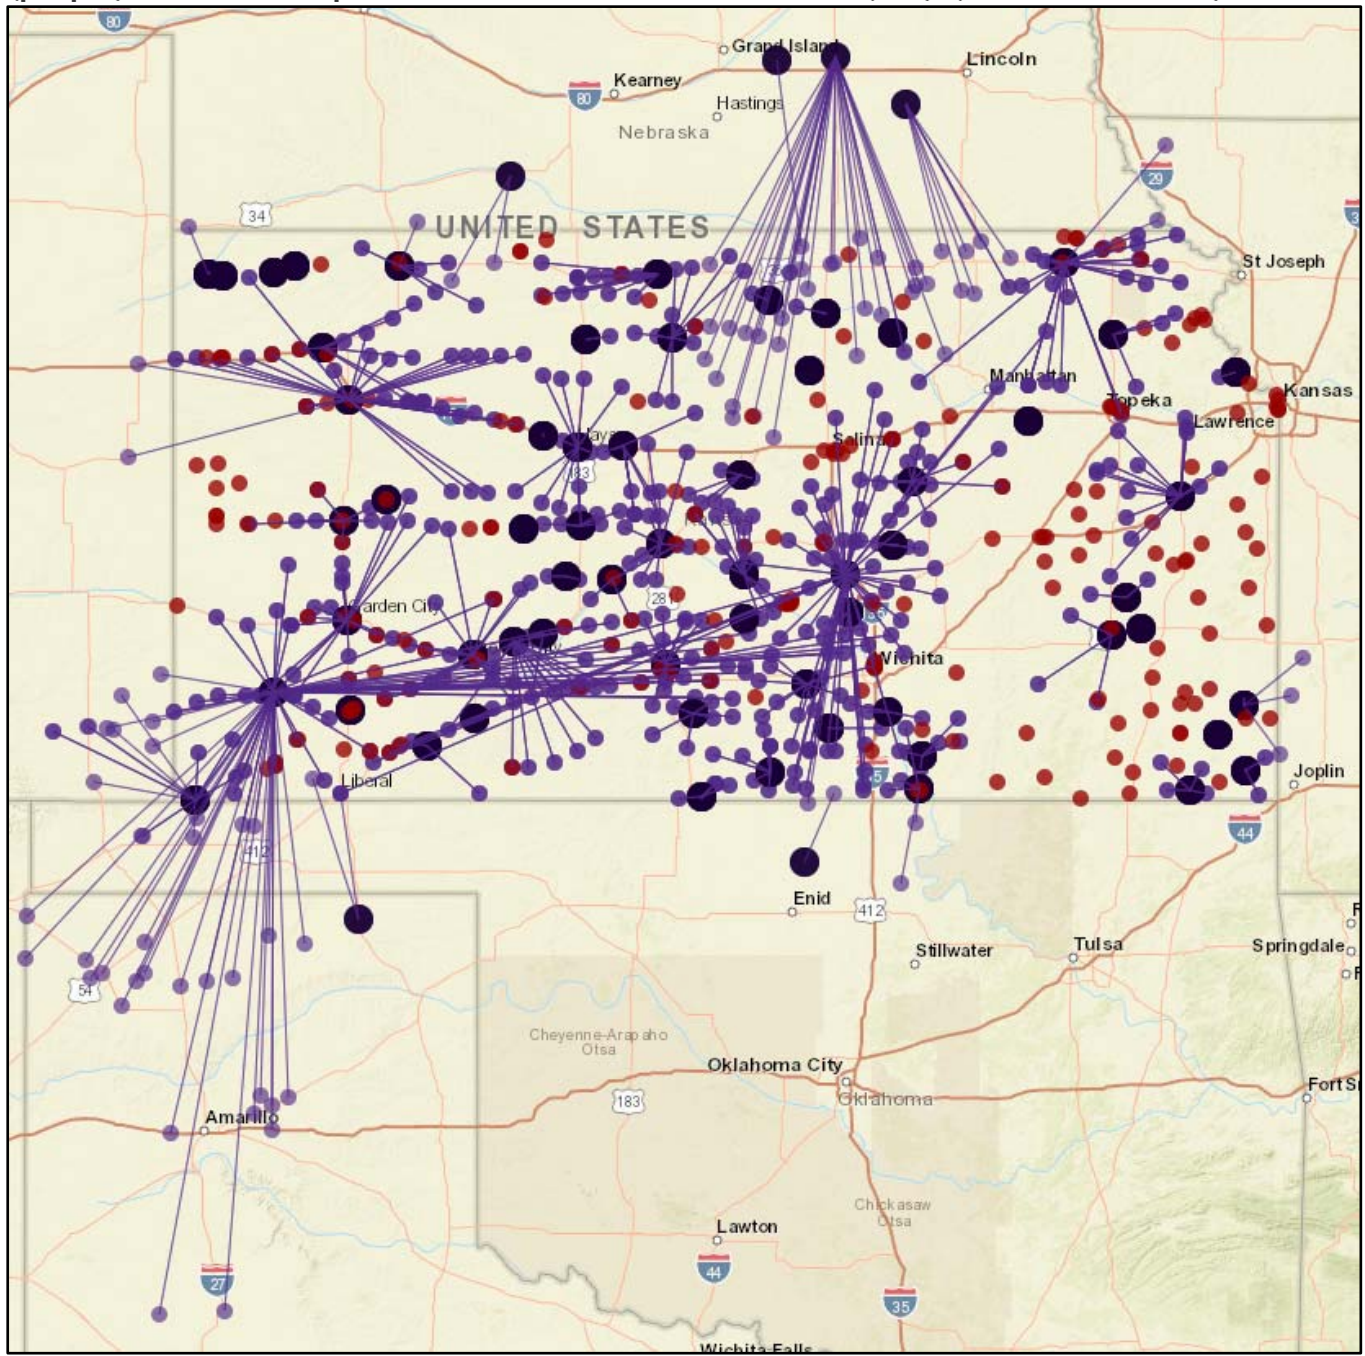

Figure 1. Starburst Map of All Cooperatives with Grain Locations in Kansas only (as of 5/31/2022)

Figure 2. Starburst Map of Cooperatives Headquartered in Kansas with Grain Locations (as of 5/31/2022)

Figure 3. Map of All Non-Cooperative Grain Locations in Kansas (as of 5/31/2022)

Figure 4. Starburst Map of All Cooperatives with Grain Locations in Kansas - and if HQ is in KS, all locations (purple) and Non-Cooperative Grain Locations in Kansas (red) (as of 5/31/2022)

Figure 5. Starburst Map of All Cooperatives with Grain Locations in Kansas on Railway (as of 12/7/2021)

Figure 6. Starburst Map of All Cooperatives with Grain Locations in Kansas - Satellite View (as of 5/31/2022)

Figure 7. Map of all Cooperative (purple dots) and Non-Cooperative (red dots) Grain Locations in Kansas - and if HQ is in KS, all locations - without the Starburst lines (5/31/2022)