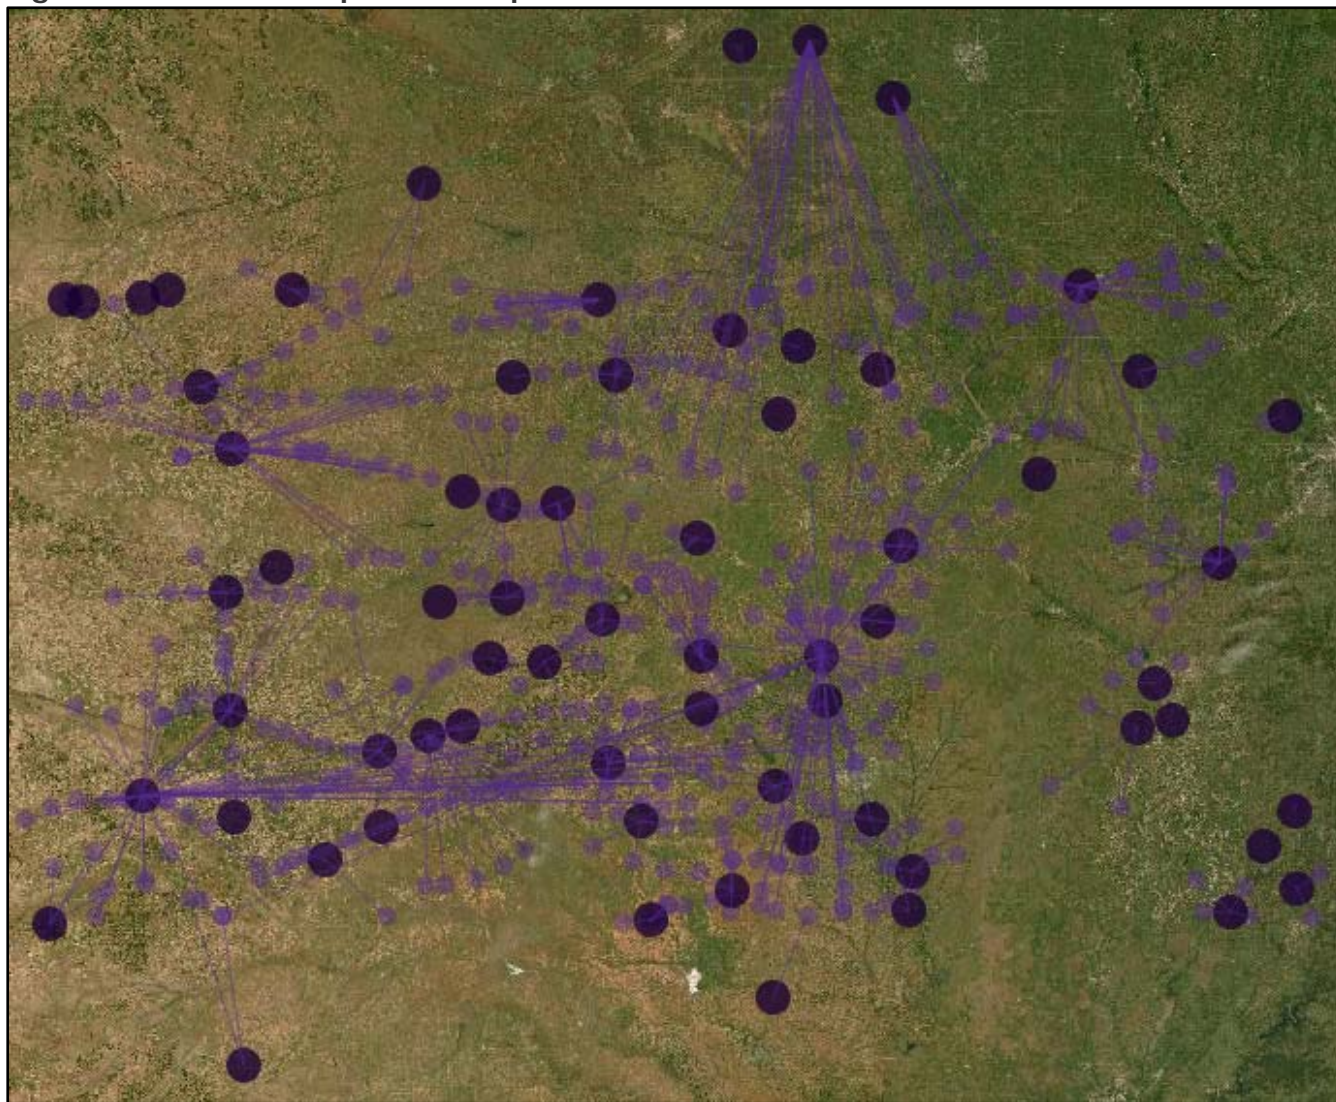

Figure 1. Starburst Map of All Cooperatives with Grain Locations in Kansas only (as of 5/31/2022)

Figure 2. Starburst Map of Cooperatives Headquartered in Kansas with Grain Locations (as of 5/31/2022)

Figure 3. Map of All Non-Cooperative Grain Locations in Kansas (as of 5/31/2022)

Figure 4. Starburst Map of All Cooperatives with Grain Locations in Kansas - and if HQ is in KS, all locations (purple) and Non-Cooperative Grain Locations in Kansas (red) (as of 5/31/2022)

Figure 5. Starburst Map of All Cooperatives with Grain Locations in Kansas on Railway (as of 12/7/2021)

Figure 6. Starburst Map of All Cooperatives with Grain Locations in Kansas - Satellite View (as of 5/31/2022)

Figure 7. Map of all Cooperative (purple dots) and Non-Cooperative (red dots) Grain Locations in Kansas - and if HQ is in KS, all locations - without the Starburst lines (5/31/2022)