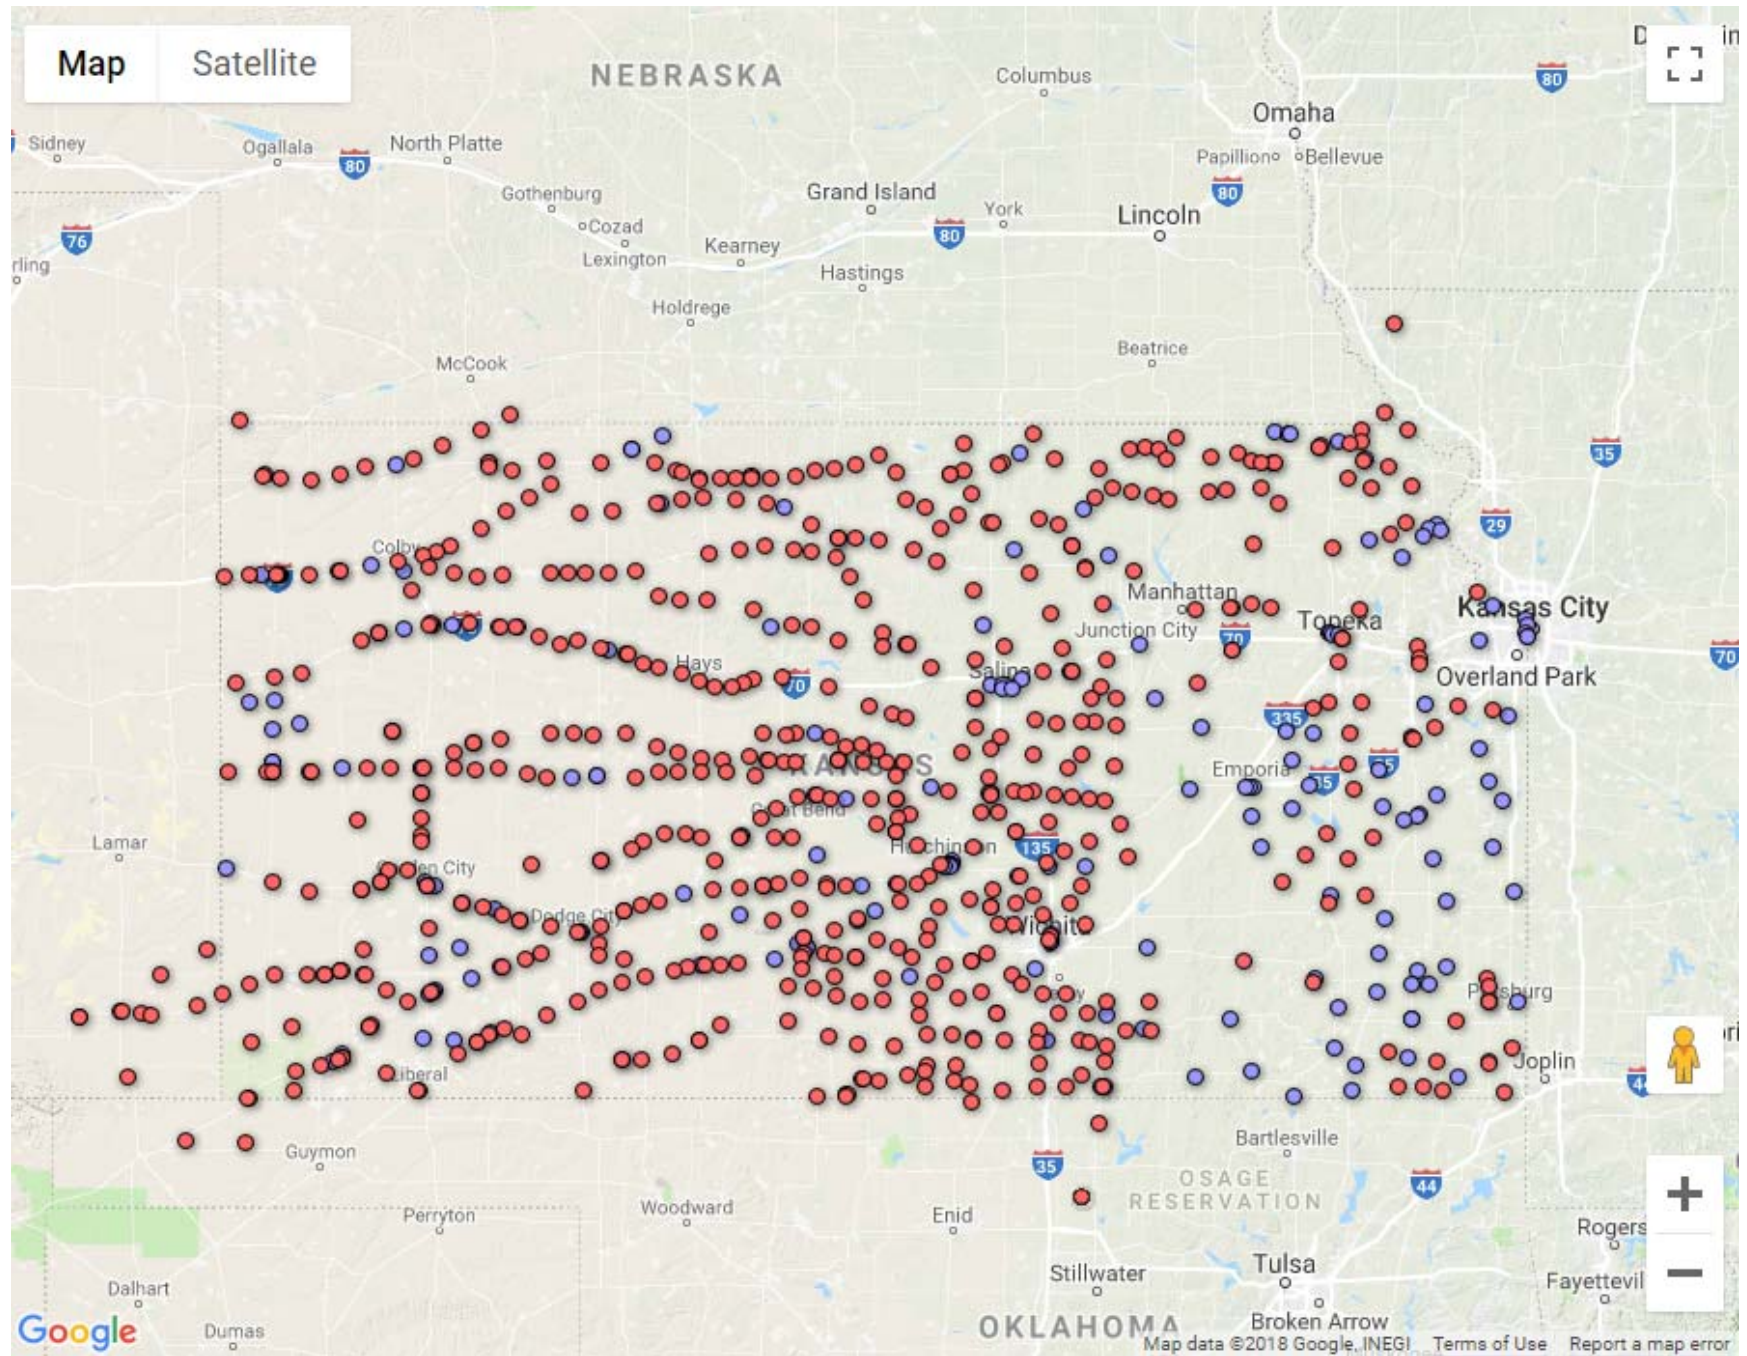

Figure 1. Starburst Map of All Cooperatives with Grain Locations in Kansas (as of 12/4/2018)

Figure 2. Map of All Cooperative Grain Locations in Kansas (as of 12/4/2018)

Figure 3. Map of All Non-Cooperative Grain Locations in Kansas (as of 12/4/2018)

Figure 4. Starburst Map of All Cooperatives with Grain Locations in Kansas (red) and Non-Cooperative Grain Locations in Kansas (blue) (as of 12/4/2018)

Figure 5. Map of All Cooperative and Non-Cooperative Grain Locations (as of 12/4/2018)

Figure 6. Map of All Cooperative Locations with Active Rail (as of 12/4/2018)