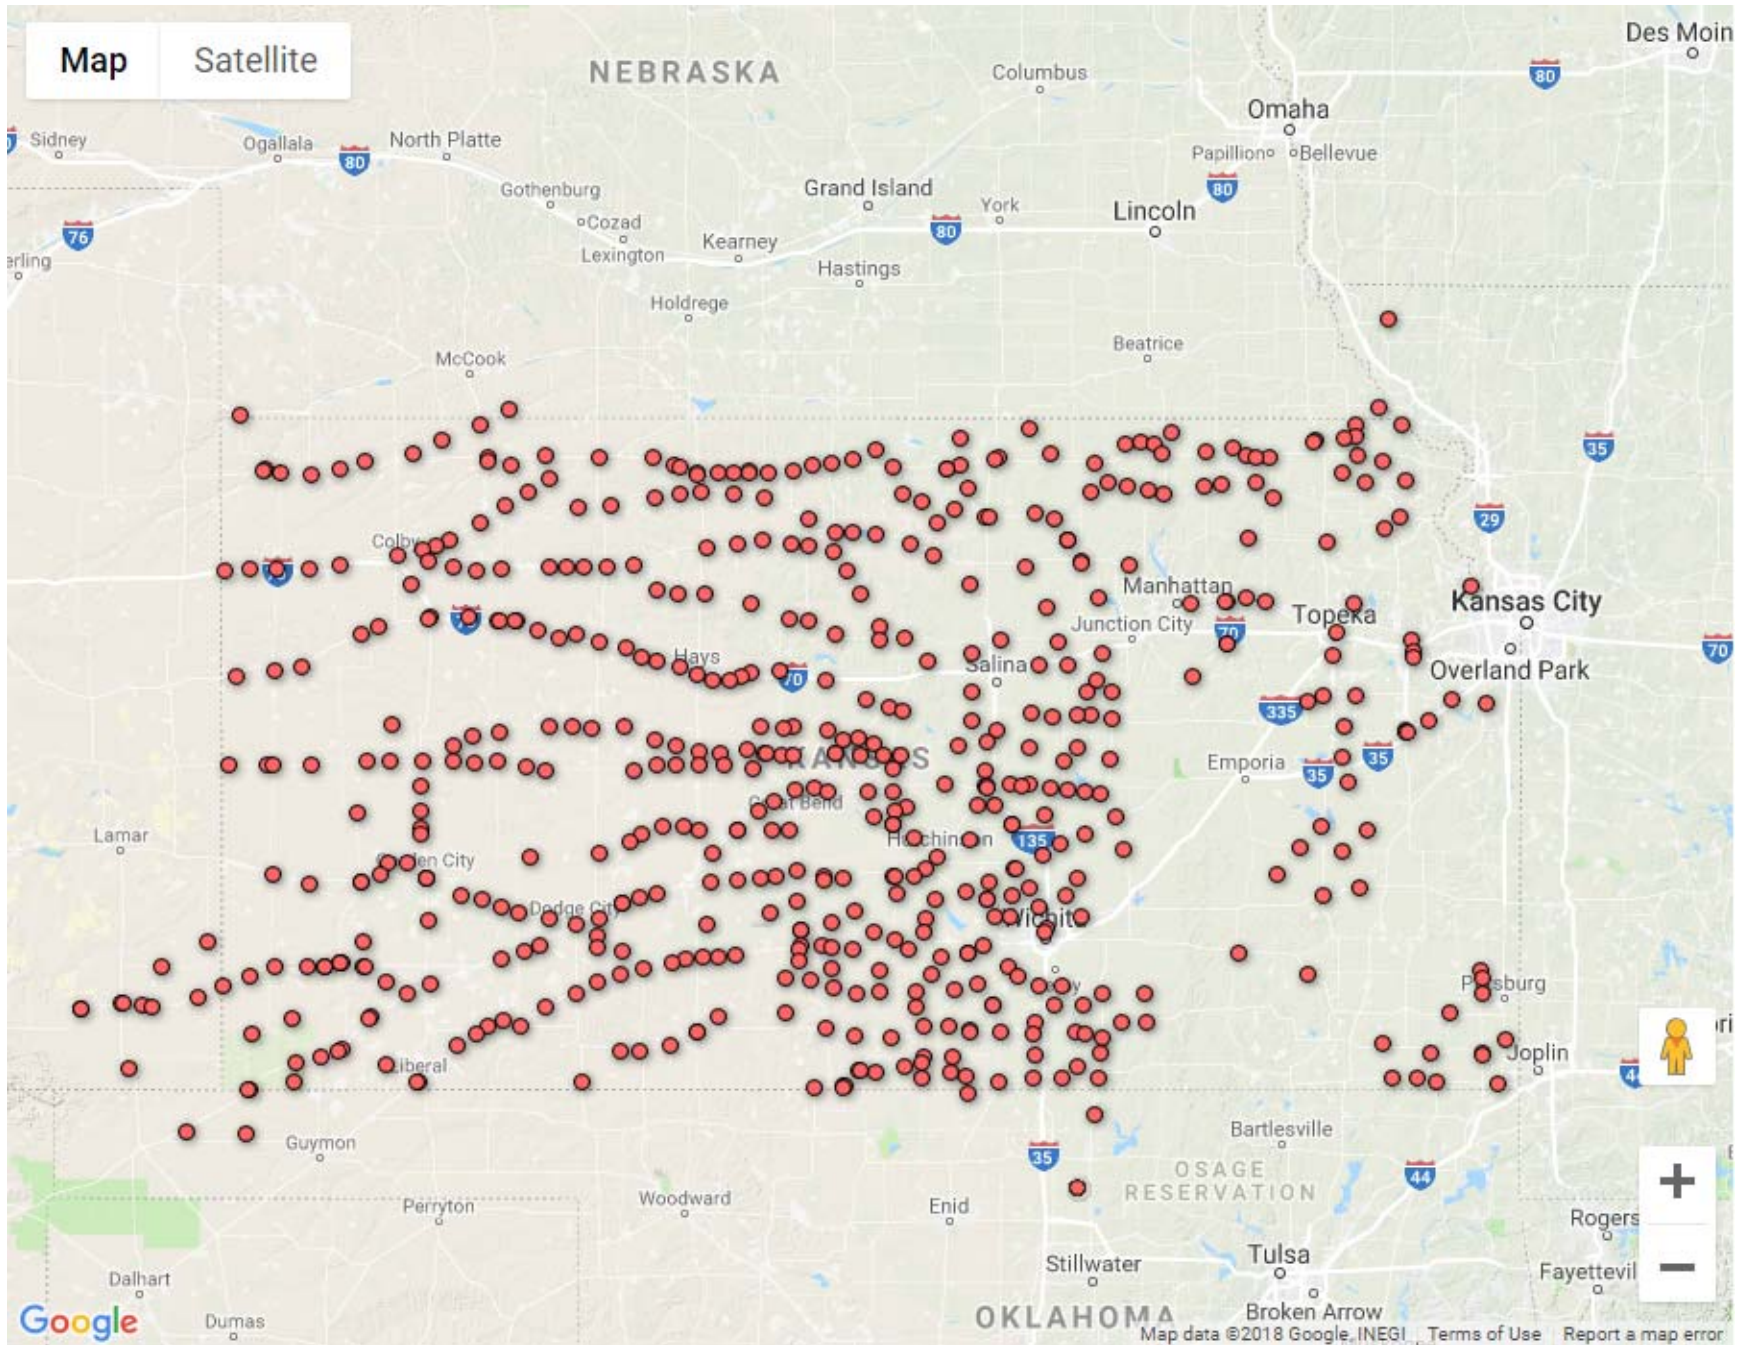

Figure 1. Starburst Map of All Cooperatives with Grain Locations in Kansas (as of 12/4/2018)

Figure 2. Map of All Cooperative Grain Locations in Kansas (as of 12/4/2018)

Figure 3. Map of All Non-Cooperative Grain Locations in Kansas (as of 12/4/2018)

Figure 4. Starburst Map of All Cooperatives with Grain Locations in Kansas (red) and Non-Cooperative Grain Locations in Kansas (blue) (as of 12/4/2018)

Figure 5. Map of All Cooperative and Non-Cooperative Grain Locations (as of 12/4/2018)

Figure 6. Map of All Cooperative Locations with Active Rail (as of 12/4/2018)