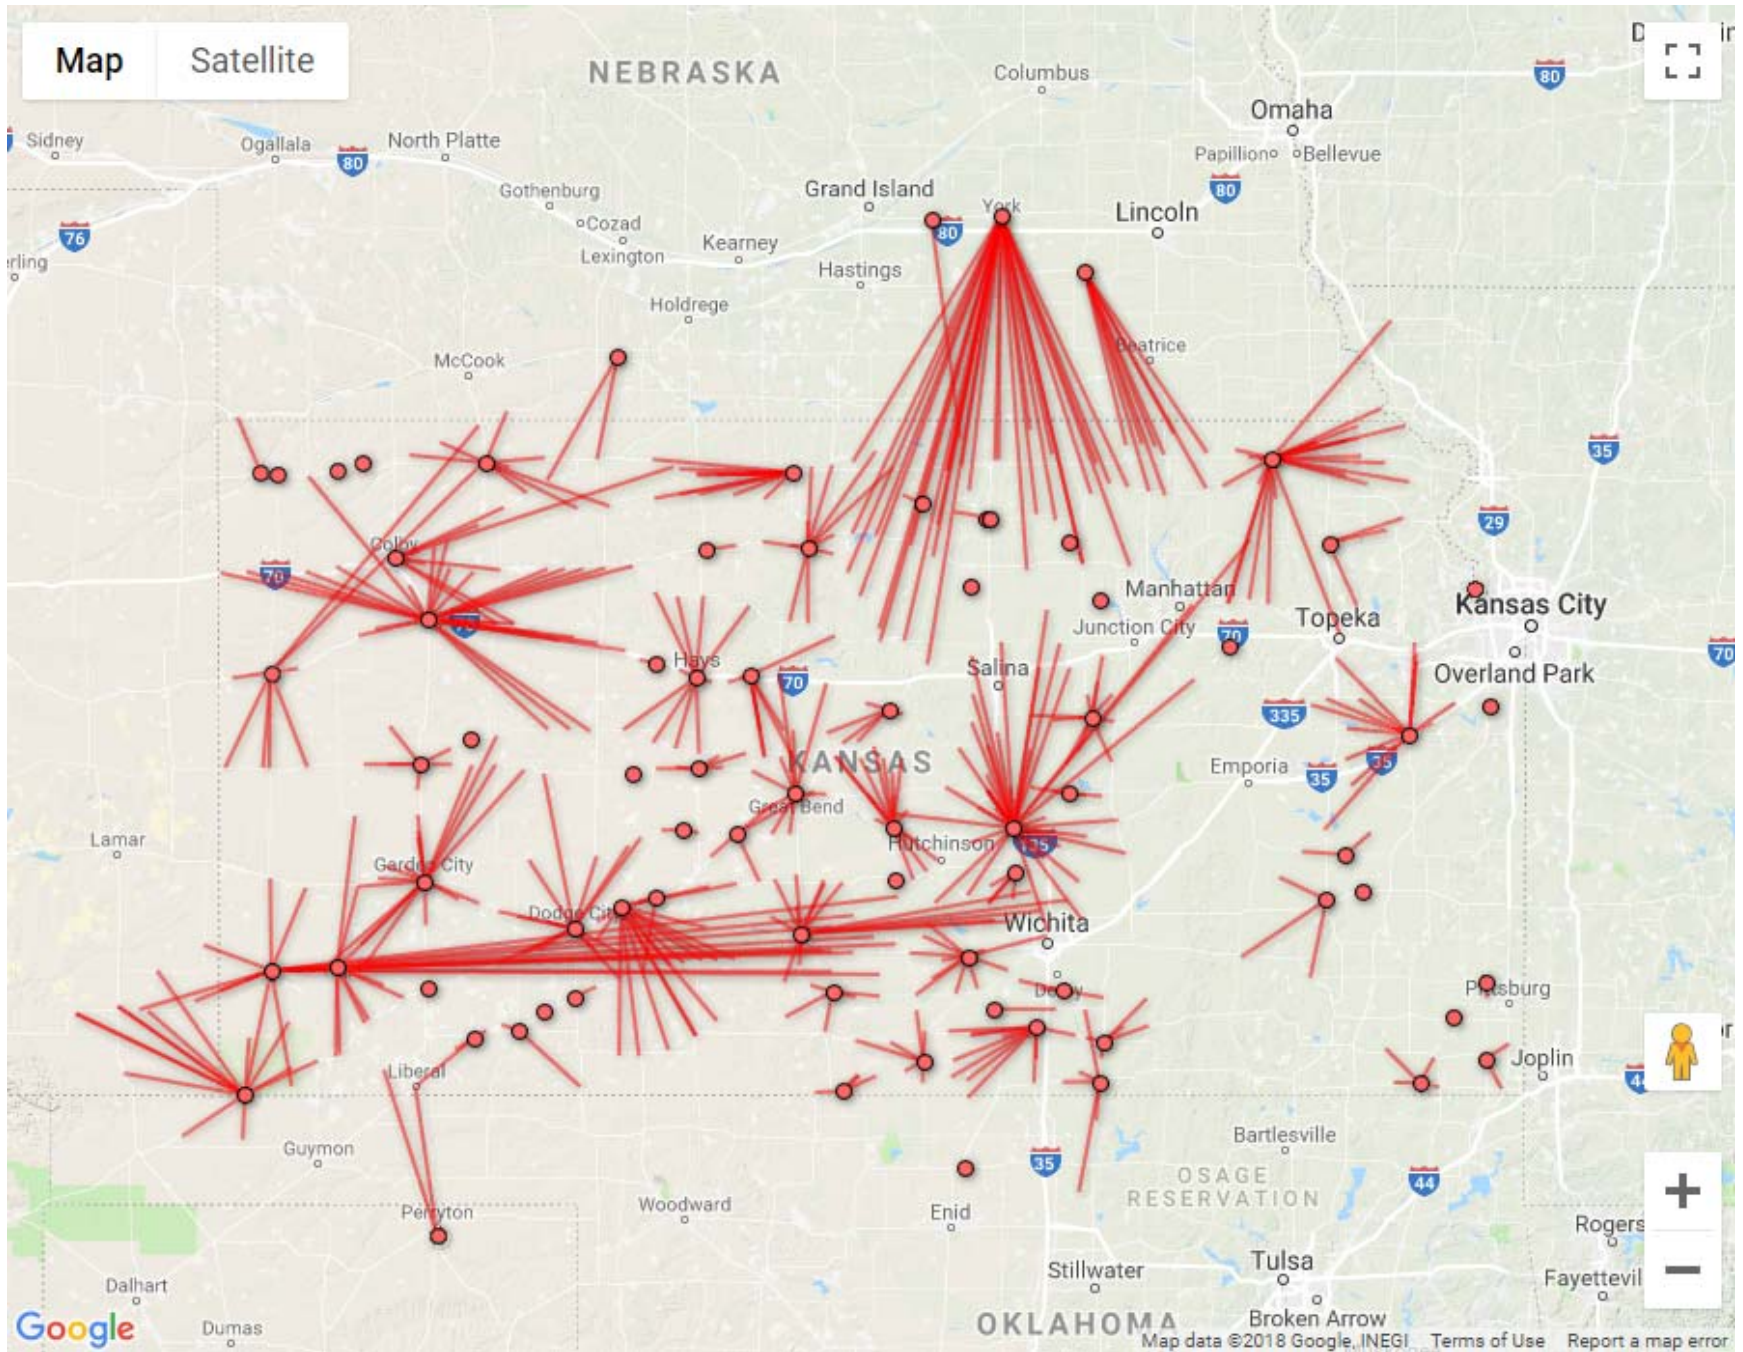

Figure 1. Starburst Map of All Cooperatives with Grain Locations in Kansas (as of 12/4/2018)

Figure 2. Map of All Cooperative Grain Locations in Kansas (as of 12/4/2018)

Figure 3. Map of All Non-Cooperative Grain Locations in Kansas (as of 12/4/2018)

Figure 4. Starburst Map of All Cooperatives with Grain Locations in Kansas (red) and Non-Cooperative Grain Locations in Kansas (blue) (as of 12/4/2018)

Figure 5. Map of All Cooperative and Non-Cooperative Grain Locations (as of 12/4/2018)

Figure 6. Map of All Cooperative Locations with Active Rail (as of 12/4/2018)