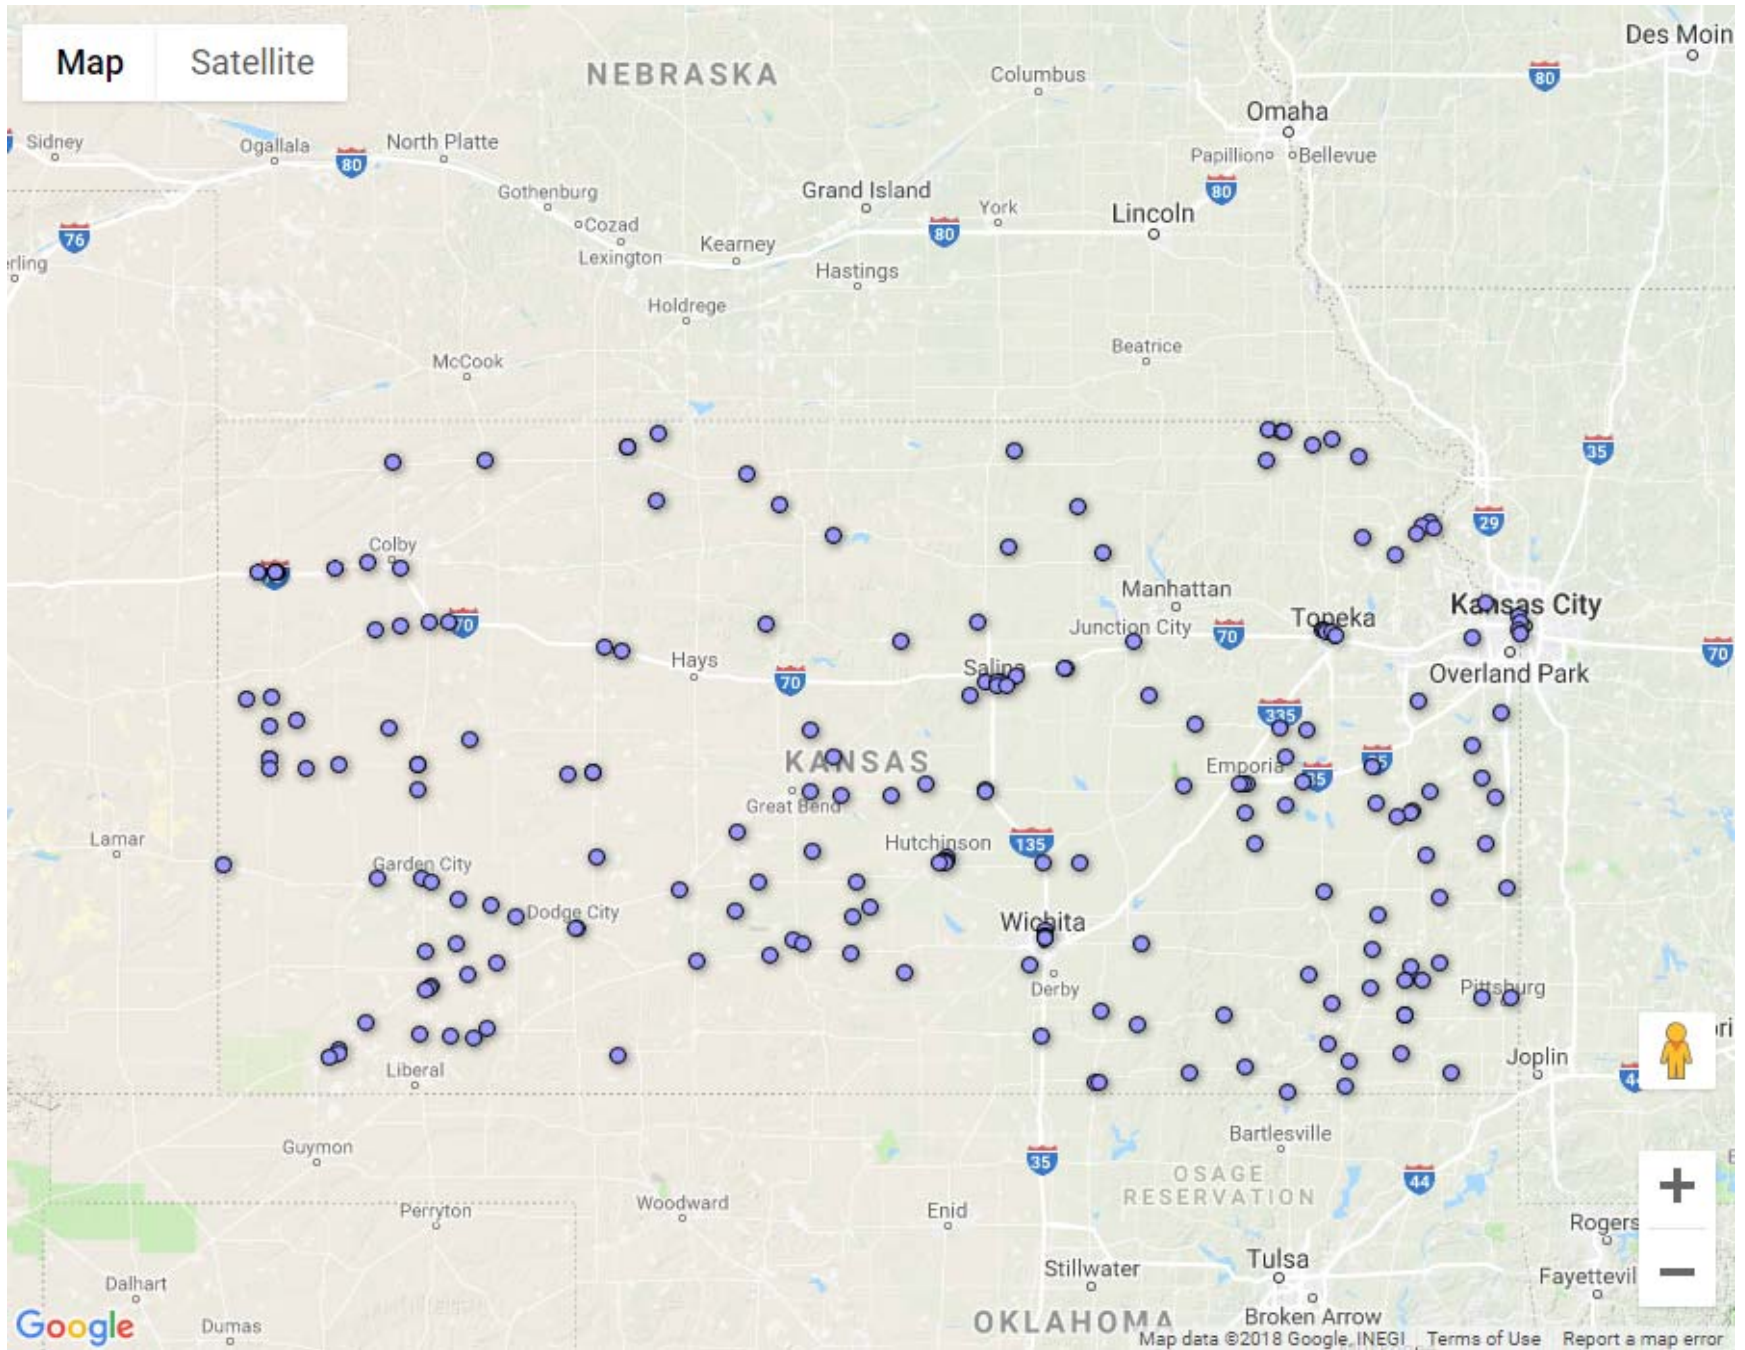

Figure 1. Starburst Map of All Cooperatives with Grain Locations in Kansas (as of 12/4/2018)

Figure 2. Map of All Cooperative Grain Locations in Kansas (as of 12/4/2018)

Figure 3. Map of All Non-Cooperative Grain Locations in Kansas (as of 12/4/2018)

Figure 4. Starburst Map of All Cooperatives with Grain Locations in Kansas (red) and Non-Cooperative Grain Locations in Kansas (blue) (as of 12/4/2018)

Figure 5. Map of All Cooperative and Non-Cooperative Grain Locations (as of 12/4/2018)

Figure 6. Map of All Cooperative Locations with Active Rail (as of 12/4/2018)