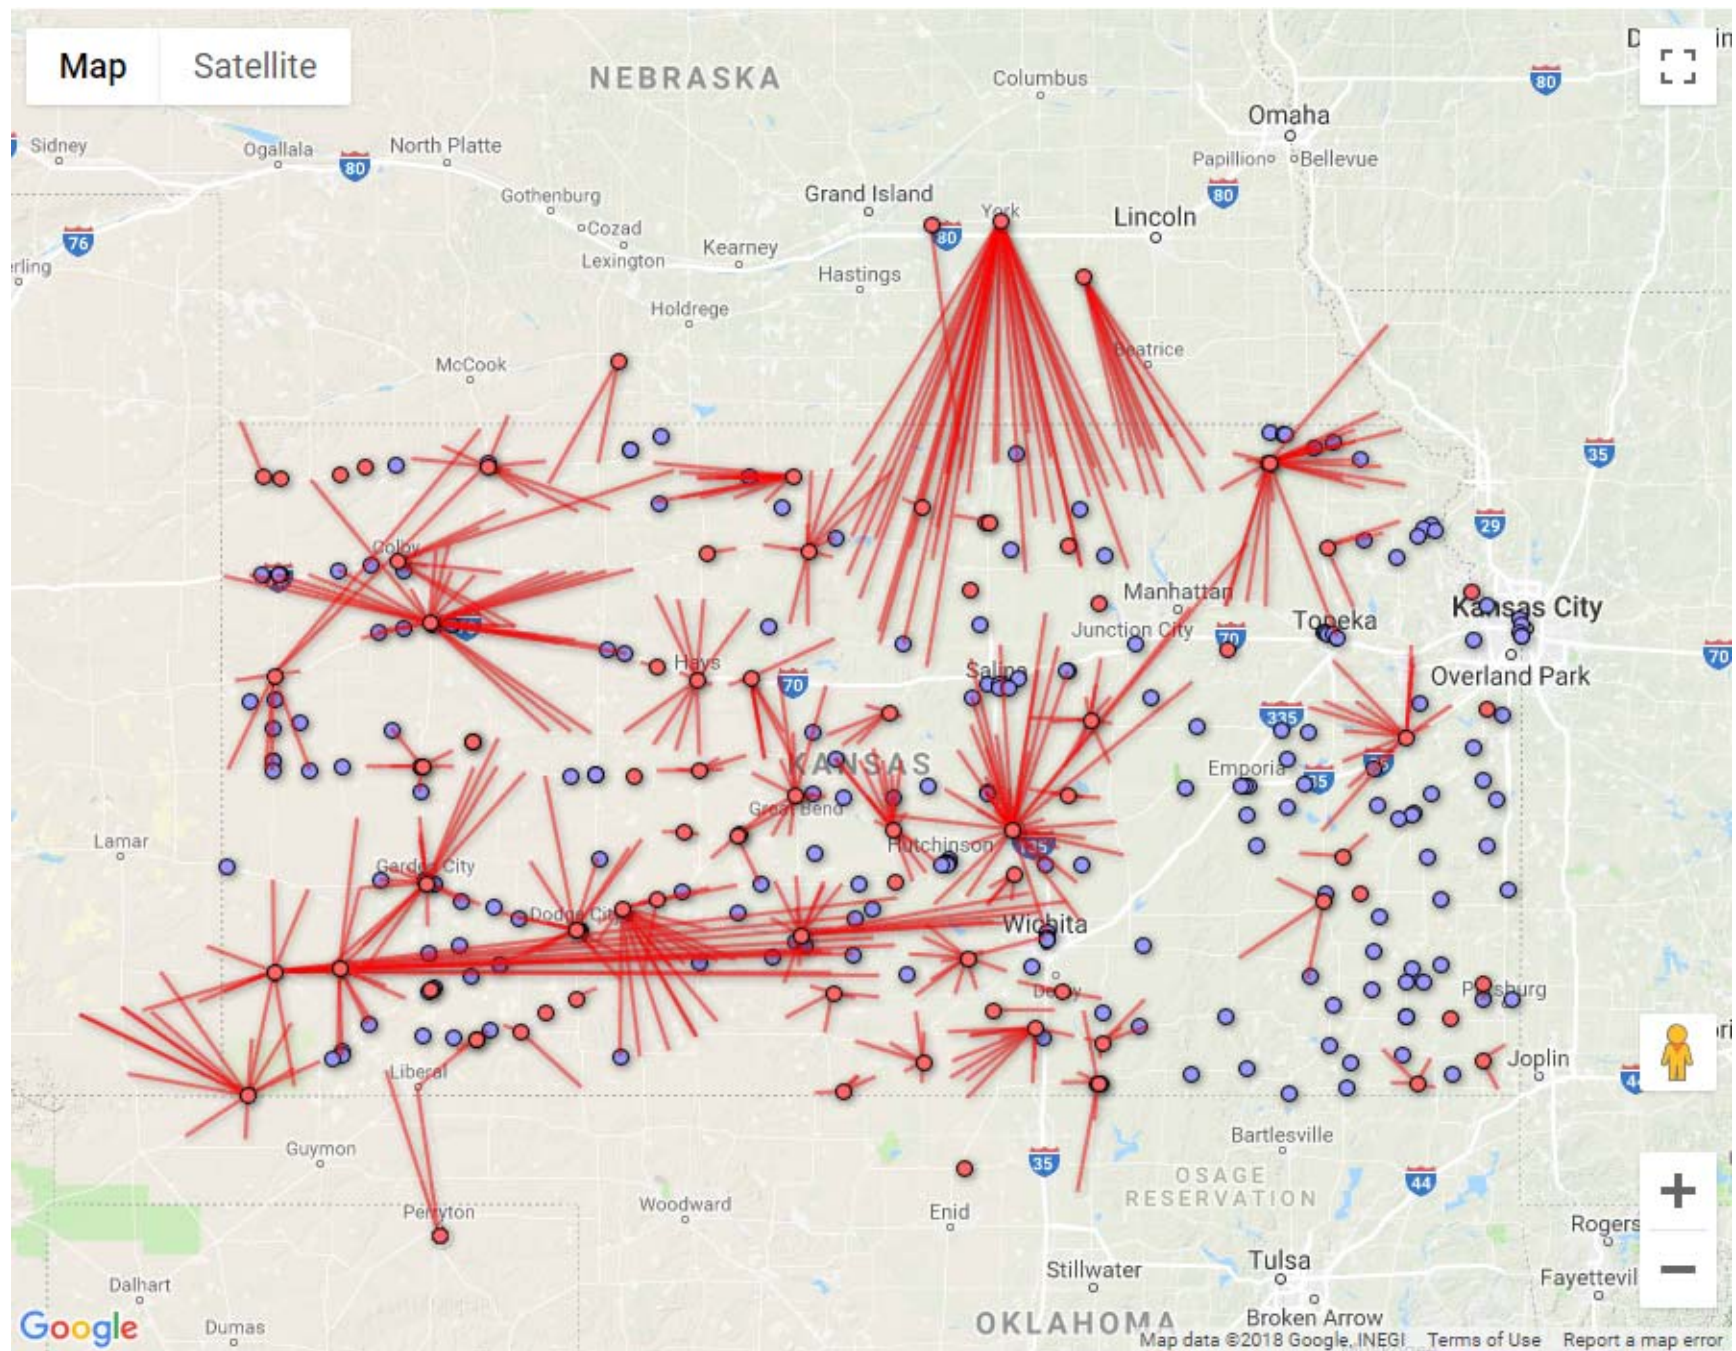

Figure 1. Starburst Map of All Cooperatives with Grain Locations in Kansas (as of 12/4/2018)

Figure 2. Map of All Cooperative Grain Locations in Kansas (as of 12/4/2018)

Figure 3. Map of All Non-Cooperative Grain Locations in Kansas (as of 12/4/2018)

Figure 4. Starburst Map of All Cooperatives with Grain Locations in Kansas (red) and Non-Cooperative Grain Locations in Kansas (blue) (as of 12/4/2018)

Figure 5. Map of All Cooperative and Non-Cooperative Grain Locations (as of 12/4/2018)

Figure 6. Map of All Cooperative Locations with Active Rail (as of 12/4/2018)