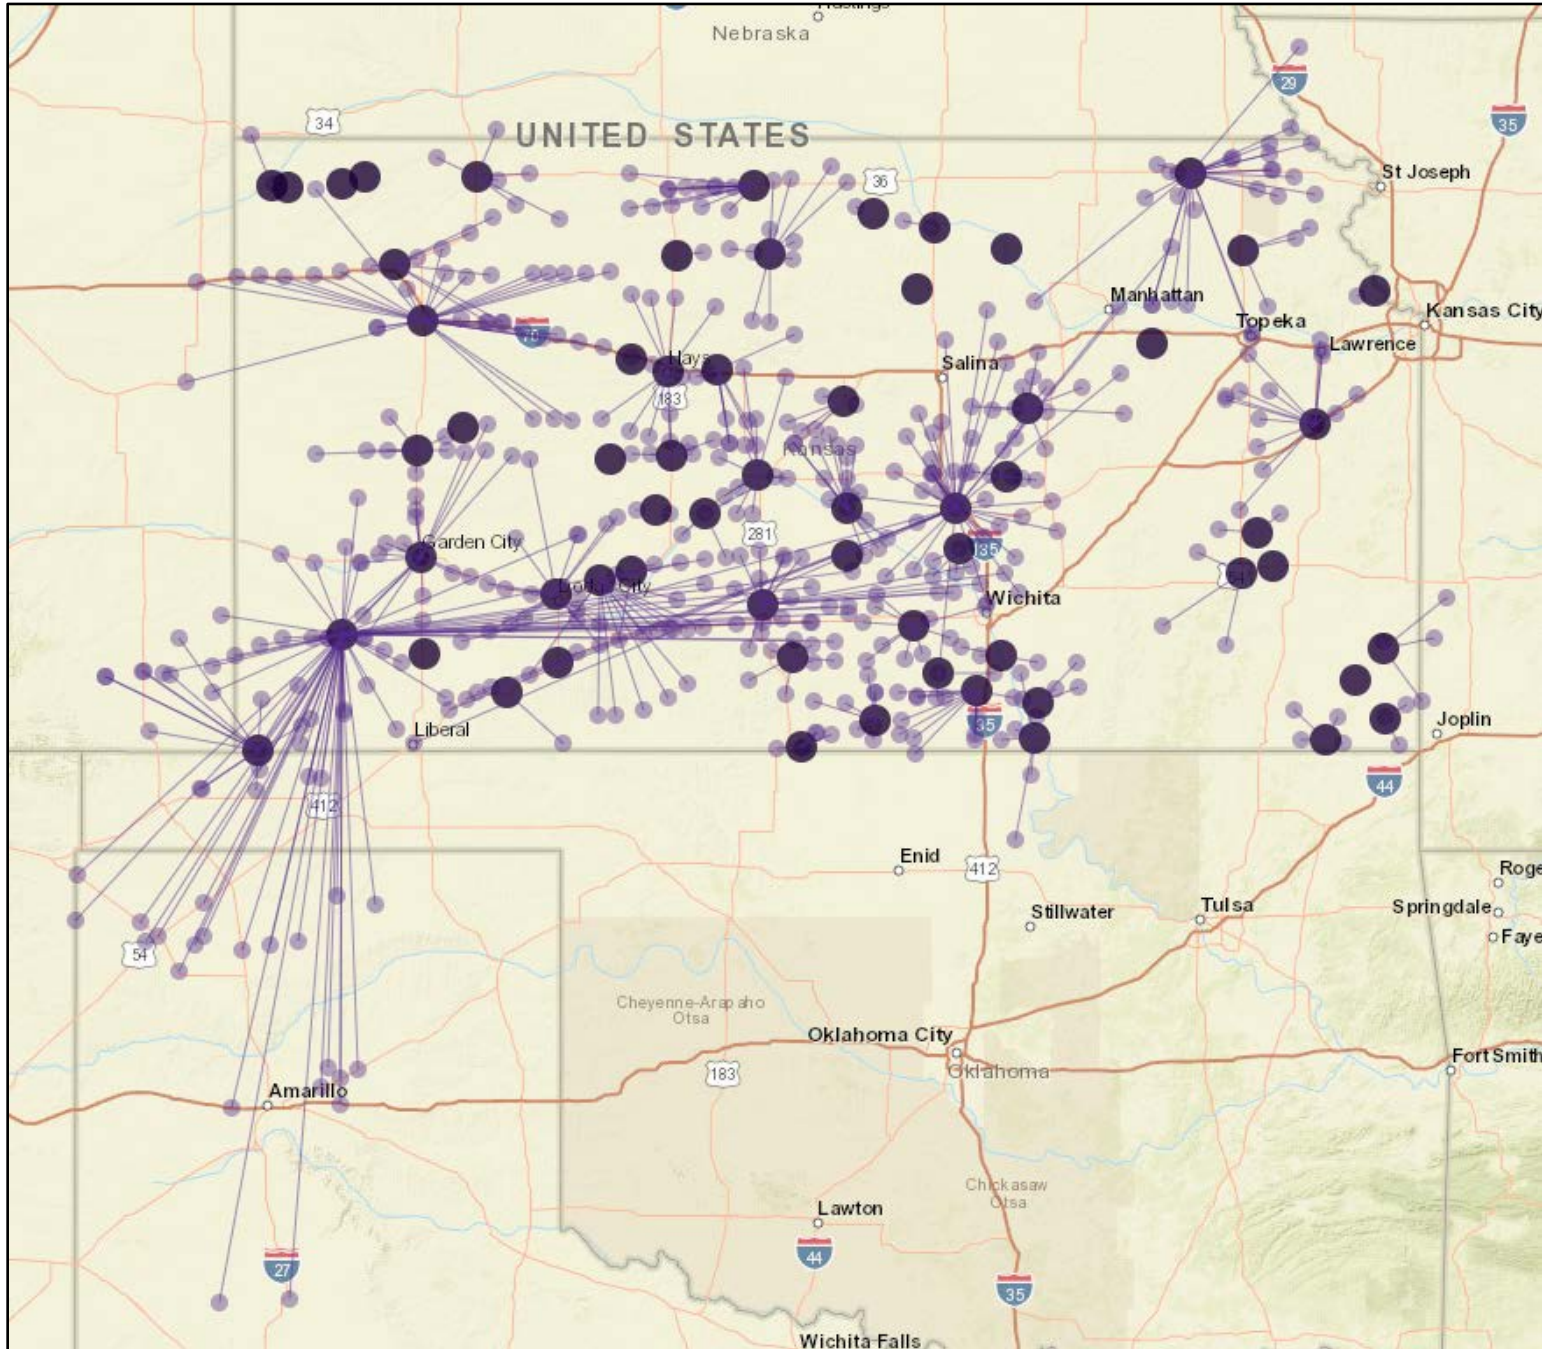

Figure 1. Starburst Map of All Cooperatives with Grain Locations in Kansas only (as of 12/7/2021)

Figure 2. Starburst Map of Cooperatives Headquartered in Kansas with Grain Locations (as of 12/7/2021)

Figure 3. Map of All Non-Cooperative Grain Locations in Kansas (as of 12/7/2021)

Figure 4. Starburst Map of All Cooperatives with Grain Locations in Kansas - and if HQ is in KS, all locations (purple) and Non-Cooperative Grain Locations in Kansas (red) (as of 12/7/2021)

Figure 5. Starburst Map of All Cooperatives with Grain Locations in Kansas on Railway (as of 12/7/2021)

Figure 6. Starburst Map of All Cooperatives with Grain Locations in Kansas- and if HQ is in KS, all locations - Satellite View (as of 12/7/2021)

Figure 7. Map of all Cooperative (purple dots) and Non-Cooperative (red dots) Grain Locations in Kansas - and if HQ is in KS, all locations - without the Starburst lines (12/7/2021)