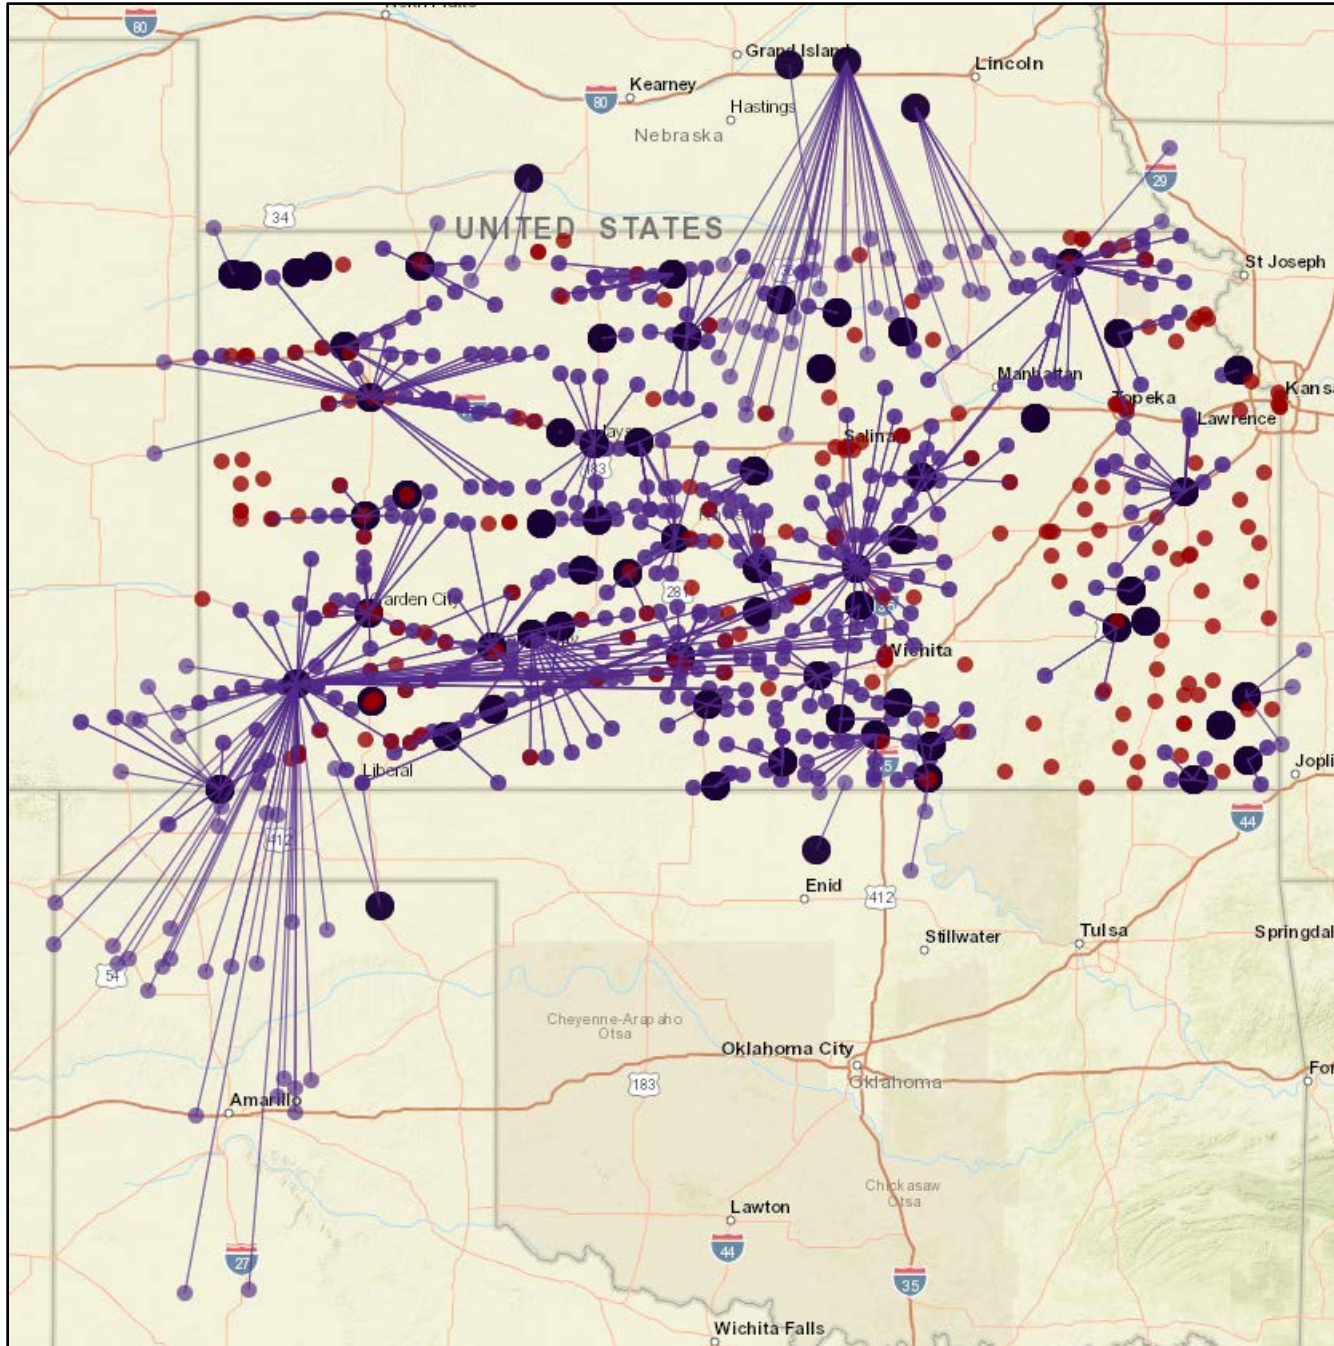

Figure 1. Starburst Map of All Cooperatives with Grain Locations in Kansas only (as of 12/7/2021)

Figure 2. Starburst Map of Cooperatives Headquartered in Kansas with Grain Locations (as of 12/7/2021)

Figure 3. Map of All Non-Cooperative Grain Locations in Kansas (as of 12/7/2021)

Figure 4. Starburst Map of All Cooperatives with Grain Locations in Kansas - and if HQ is in KS, all locations (purple) and Non-Cooperative Grain Locations in Kansas (red) (as of 12/7/2021)

Figure 5. Starburst Map of All Cooperatives with Grain Locations in Kansas on Railway (as of 12/7/2021)

Figure 6. Starburst Map of All Cooperatives with Grain Locations in Kansas- and if HQ is in KS, all locations - Satellite View (as of 12/7/2021)

Figure 7. Map of all Cooperative (purple dots) and Non-Cooperative (red dots) Grain Locations in Kansas - and if HQ is in KS, all locations - without the Starburst lines (12/7/2021)