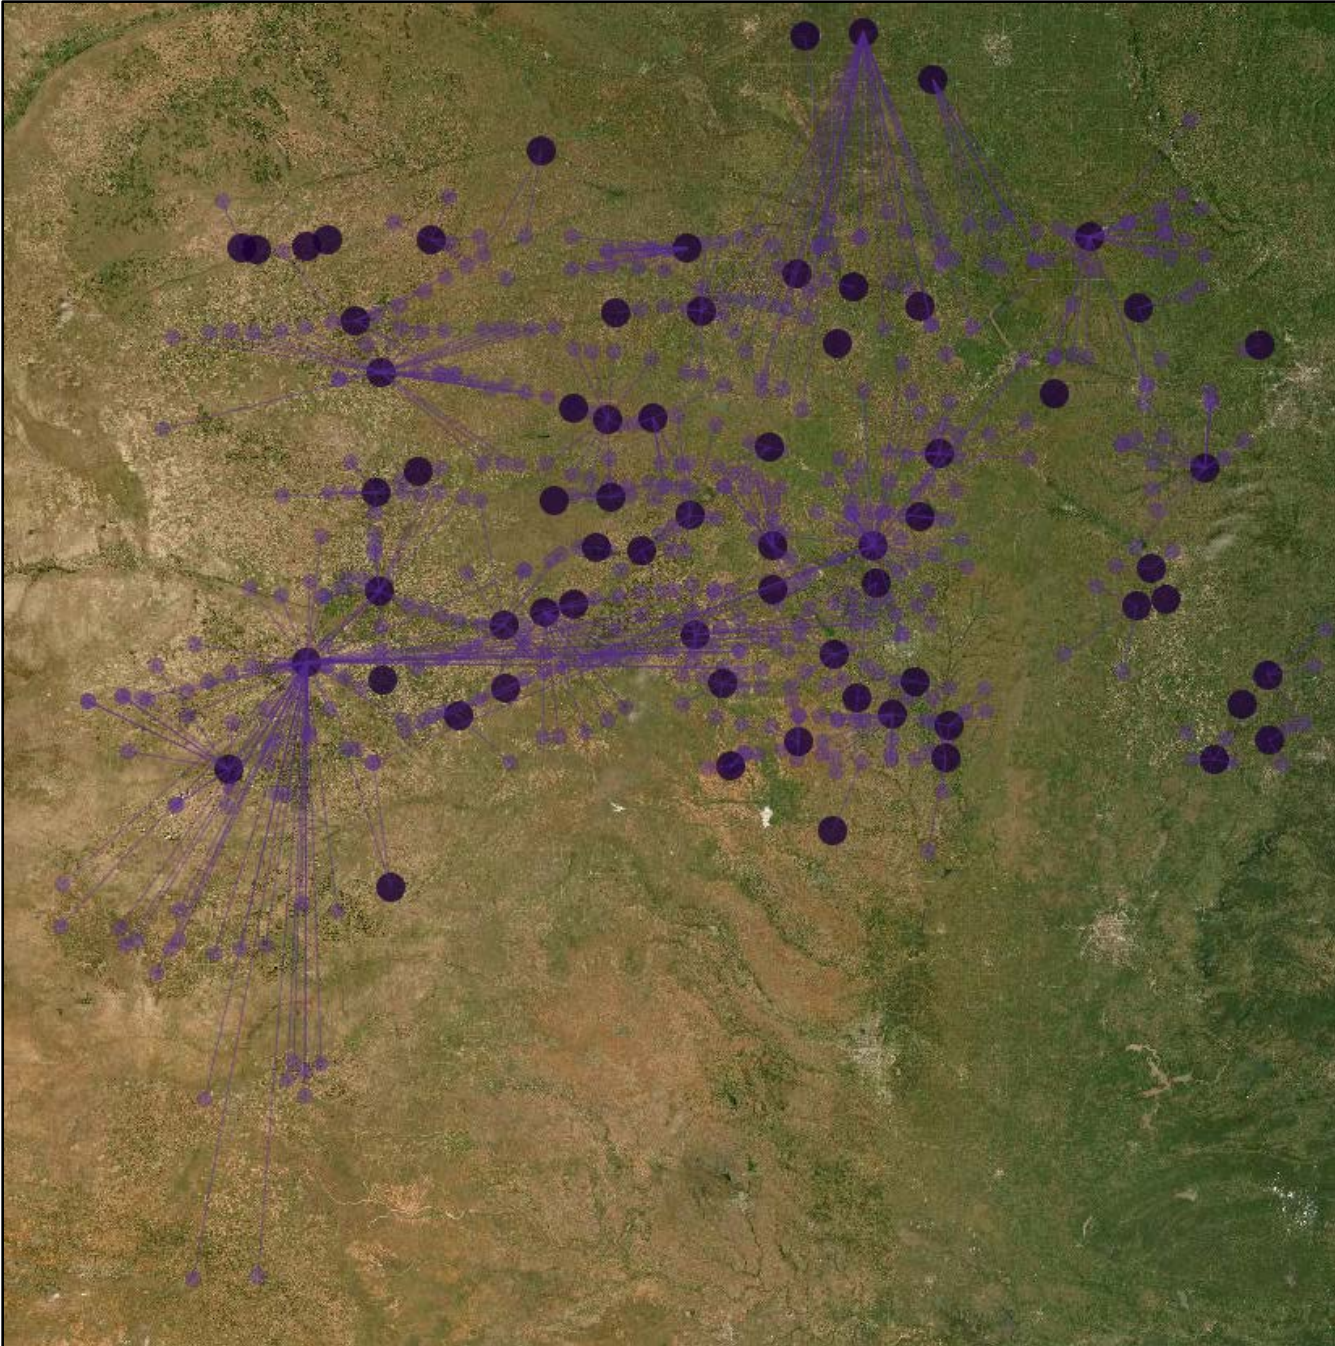

Figure 1. Starburst Map of All Cooperatives with Grain Locations in Kansas only (as of 12/7/2021)

Figure 2. Starburst Map of Cooperatives Headquartered in Kansas with Grain Locations (as of 12/7/2021)

Figure 3. Map of All Non-Cooperative Grain Locations in Kansas (as of 12/7/2021)

Figure 4. Starburst Map of All Cooperatives with Grain Locations in Kansas - and if HQ is in KS, all locations (purple) and Non-Cooperative Grain Locations in Kansas (red) (as of 12/7/2021)

Figure 5. Starburst Map of All Cooperatives with Grain Locations in Kansas on Railway (as of 12/7/2021)

Figure 6. Starburst Map of All Cooperatives with Grain Locations in Kansas- and if HQ is in KS, all locations - Satellite View (as of 12/7/2021)

Figure 7. Map of all Cooperative (purple dots) and Non-Cooperative (red dots) Grain Locations in Kansas - and if HQ is in KS, all locations - without the Starburst lines (12/7/2021)