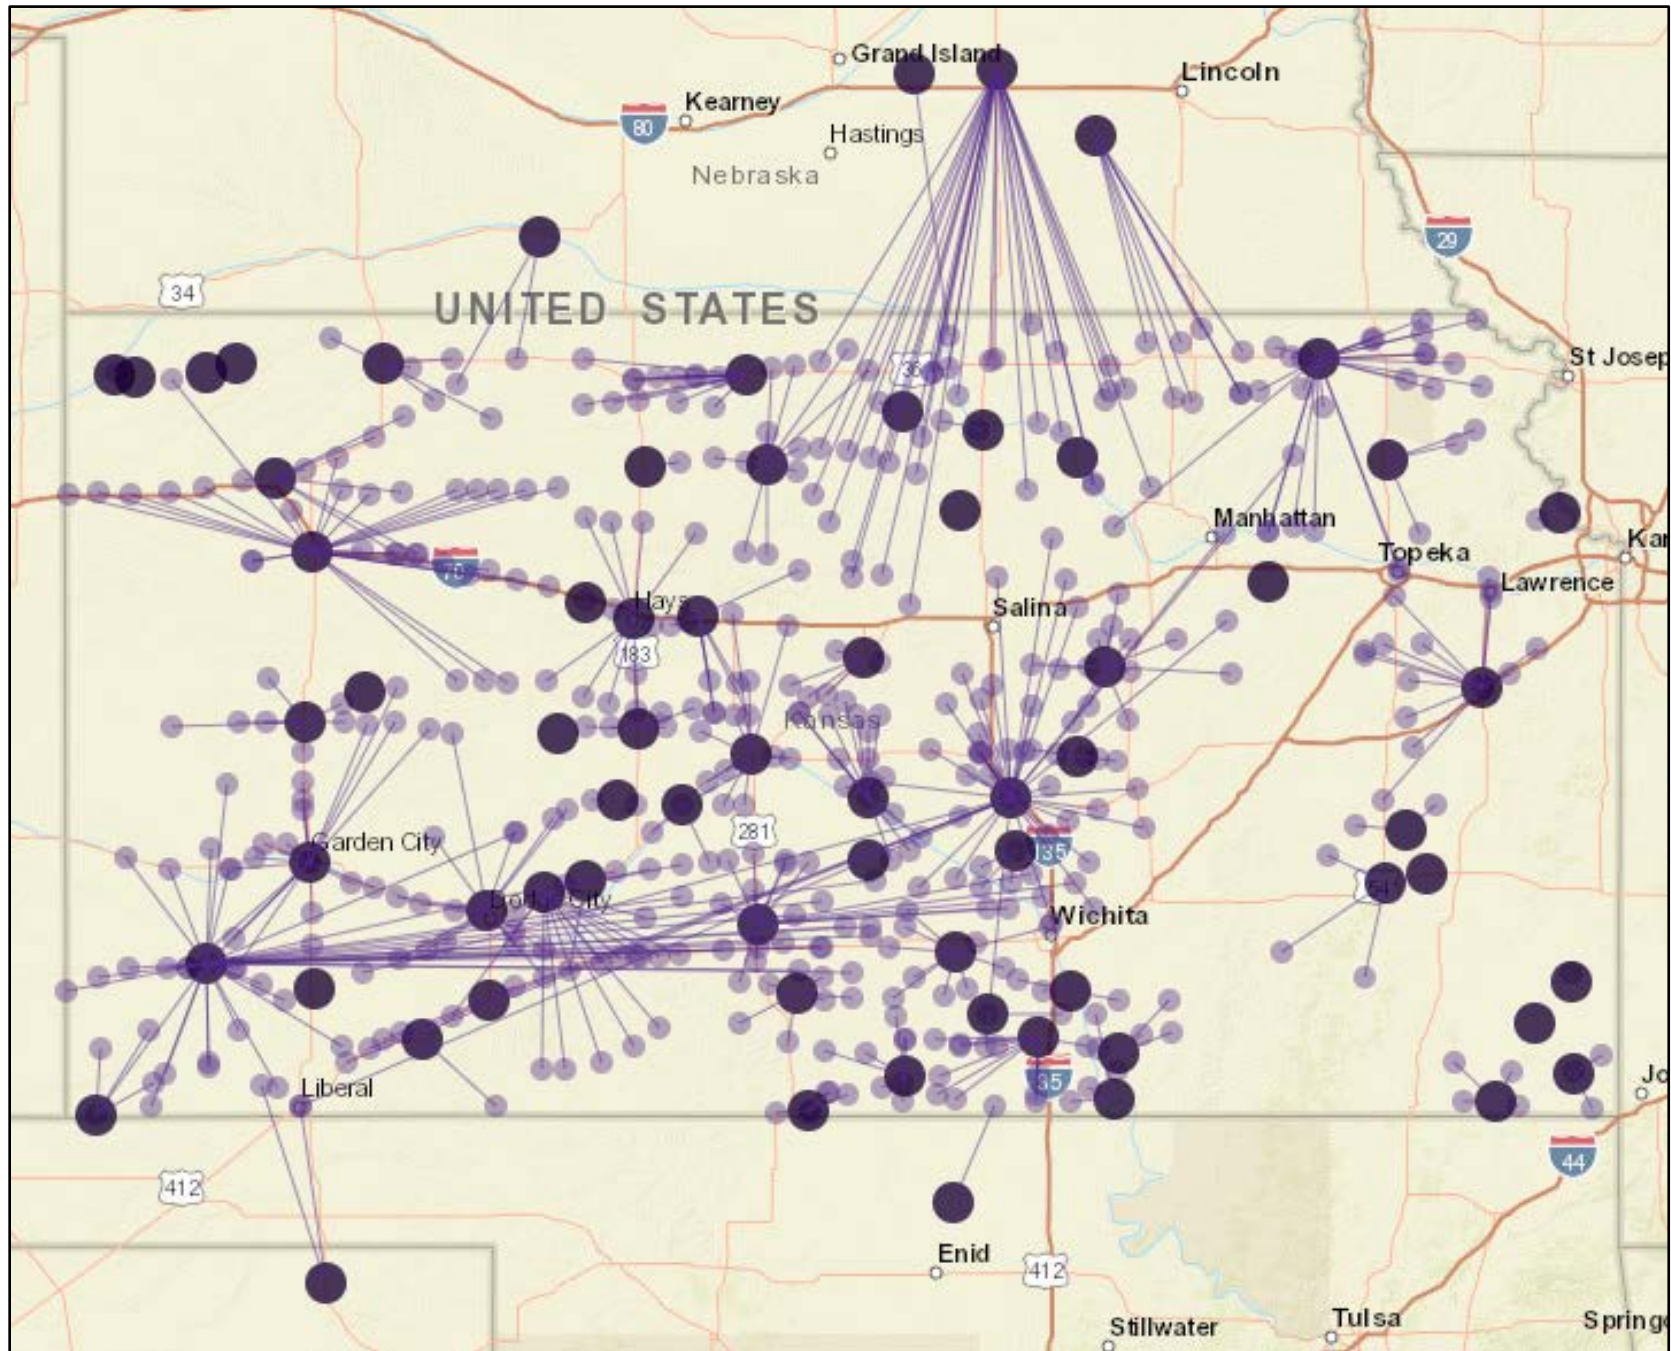

Figure 1. Starburst Map of All Cooperatives with Grain Locations in Kansas only (as of 12/7/2021)

Figure 2. Starburst Map of Cooperatives Headquartered in Kansas with Grain Locations (as of 12/7/2021)

Figure 3. Map of All Non-Cooperative Grain Locations in Kansas (as of 12/7/2021)

Figure 4. Starburst Map of All Cooperatives with Grain Locations in Kansas - and if HQ is in KS, all locations (purple) and Non-Cooperative Grain Locations in Kansas (red) (as of 12/7/2021)

Figure 5. Starburst Map of All Cooperatives with Grain Locations in Kansas on Railway (as of 12/7/2021)

Figure 6. Starburst Map of All Cooperatives with Grain Locations in Kansas- and if HQ is in KS, all locations - Satellite View (as of 12/7/2021)

Figure 7. Map of all Cooperative (purple dots) and Non-Cooperative (red dots) Grain Locations in Kansas - and if HQ is in KS, all locations - without the Starburst lines (12/7/2021)