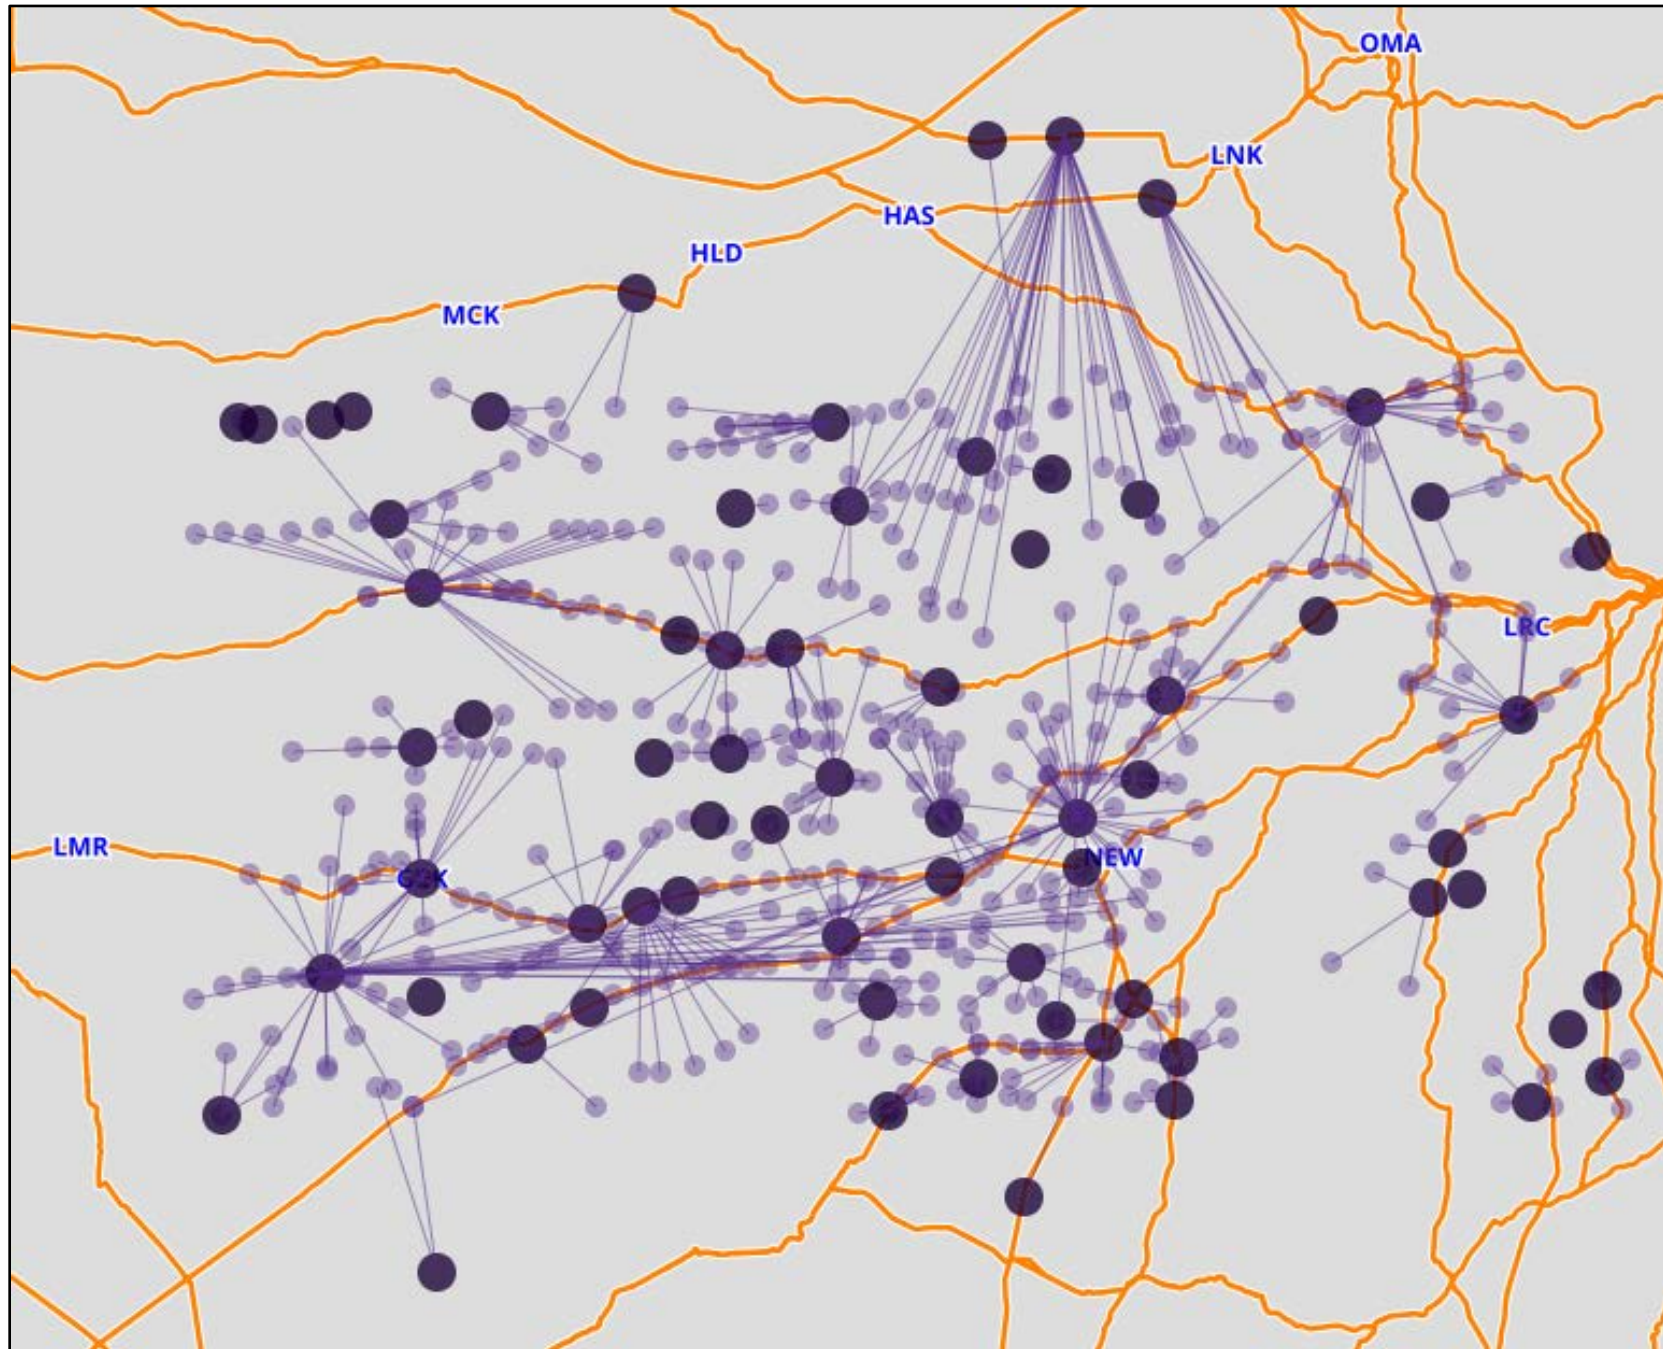

Figure 1. Starburst Map of All Cooperatives with Grain Locations in Kansas only (as of 12/7/2021)

Figure 2. Starburst Map of Cooperatives Headquartered in Kansas with Grain Locations (as of 12/7/2021)

Figure 3. Map of All Non-Cooperative Grain Locations in Kansas (as of 12/7/2021)

Figure 4. Starburst Map of All Cooperatives with Grain Locations in Kansas - and if HQ is in KS, all locations (purple) and Non-Cooperative Grain Locations in Kansas (red) (as of 12/7/2021)

Figure 5. Starburst Map of All Cooperatives with Grain Locations in Kansas on Railway (as of 12/7/2021)

Figure 6. Starburst Map of All Cooperatives with Grain Locations in Kansas- and if HQ is in KS, all locations - Satellite View (as of 12/7/2021)

Figure 7. Map of all Cooperative (purple dots) and Non-Cooperative (red dots) Grain Locations in Kansas - and if HQ is in KS, all locations - without the Starburst lines (12/7/2021)