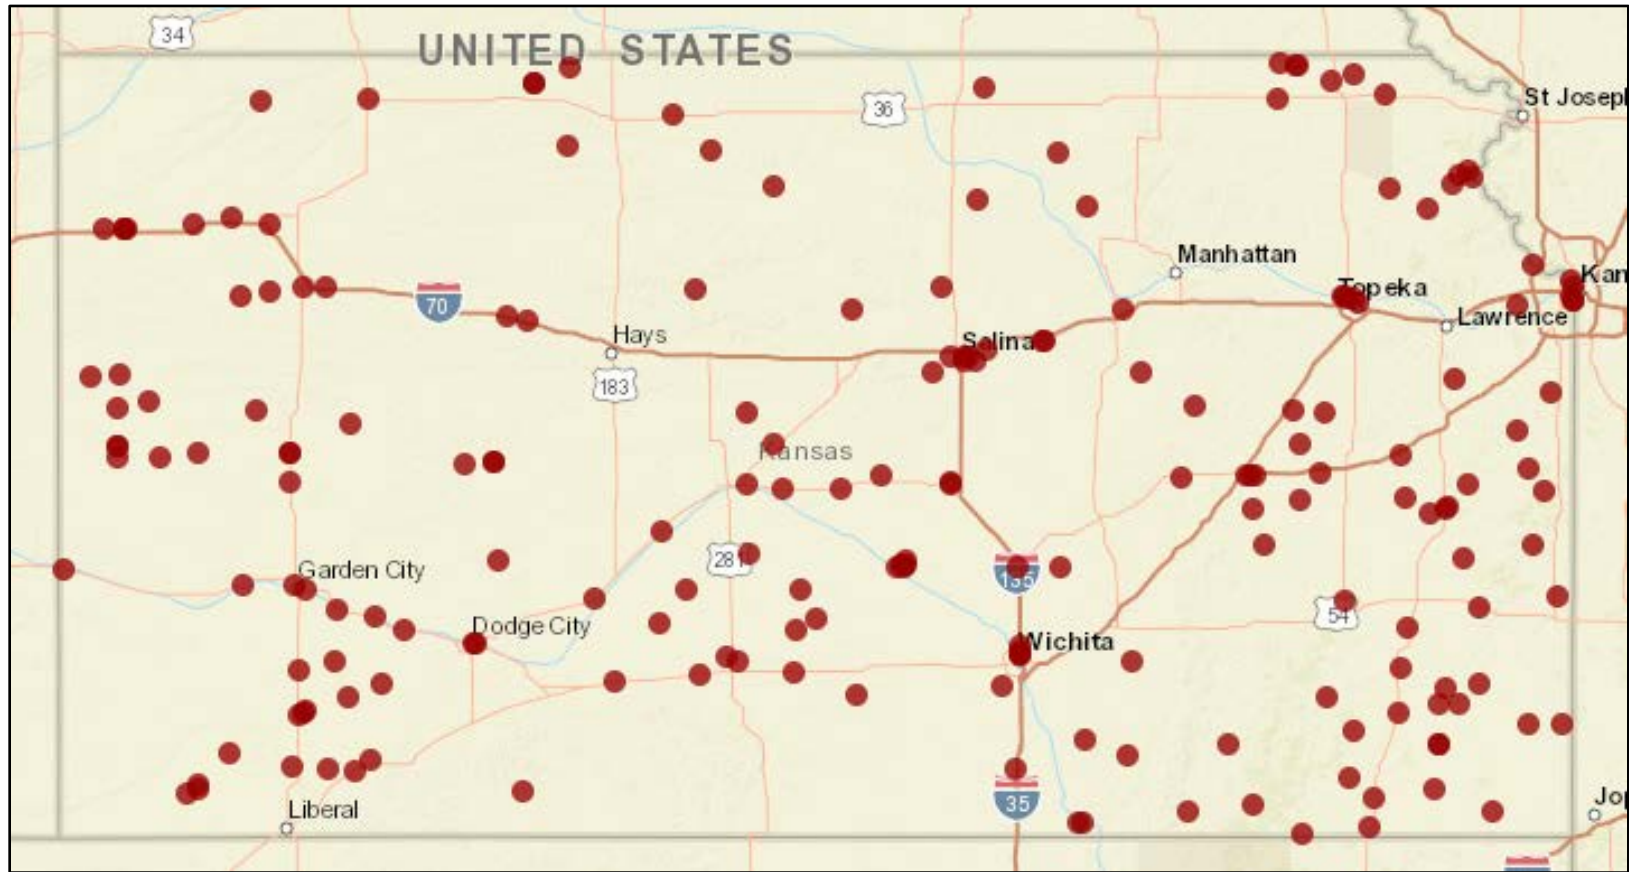

Figure 1. Starburst Map of All Cooperatives with Grain Locations in Kansas only (as of 12/7/2021)

Figure 2. Starburst Map of Cooperatives Headquartered in Kansas with Grain Locations (as of 12/7/2021)

Figure 3. Map of All Non-Cooperative Grain Locations in Kansas (as of 12/7/2021)

Figure 4. Starburst Map of All Cooperatives with Grain Locations in Kansas - and if HQ is in KS, all locations (purple) and Non-Cooperative Grain Locations in Kansas (red) (as of 12/7/2021)

Figure 5. Starburst Map of All Cooperatives with Grain Locations in Kansas on Railway (as of 12/7/2021)

Figure 6. Starburst Map of All Cooperatives with Grain Locations in Kansas- and if HQ is in KS, all locations - Satellite View (as of 12/7/2021)

Figure 7. Map of all Cooperative (purple dots) and Non-Cooperative (red dots) Grain Locations in Kansas - and if HQ is in KS, all locations - without the Starburst lines (12/7/2021)