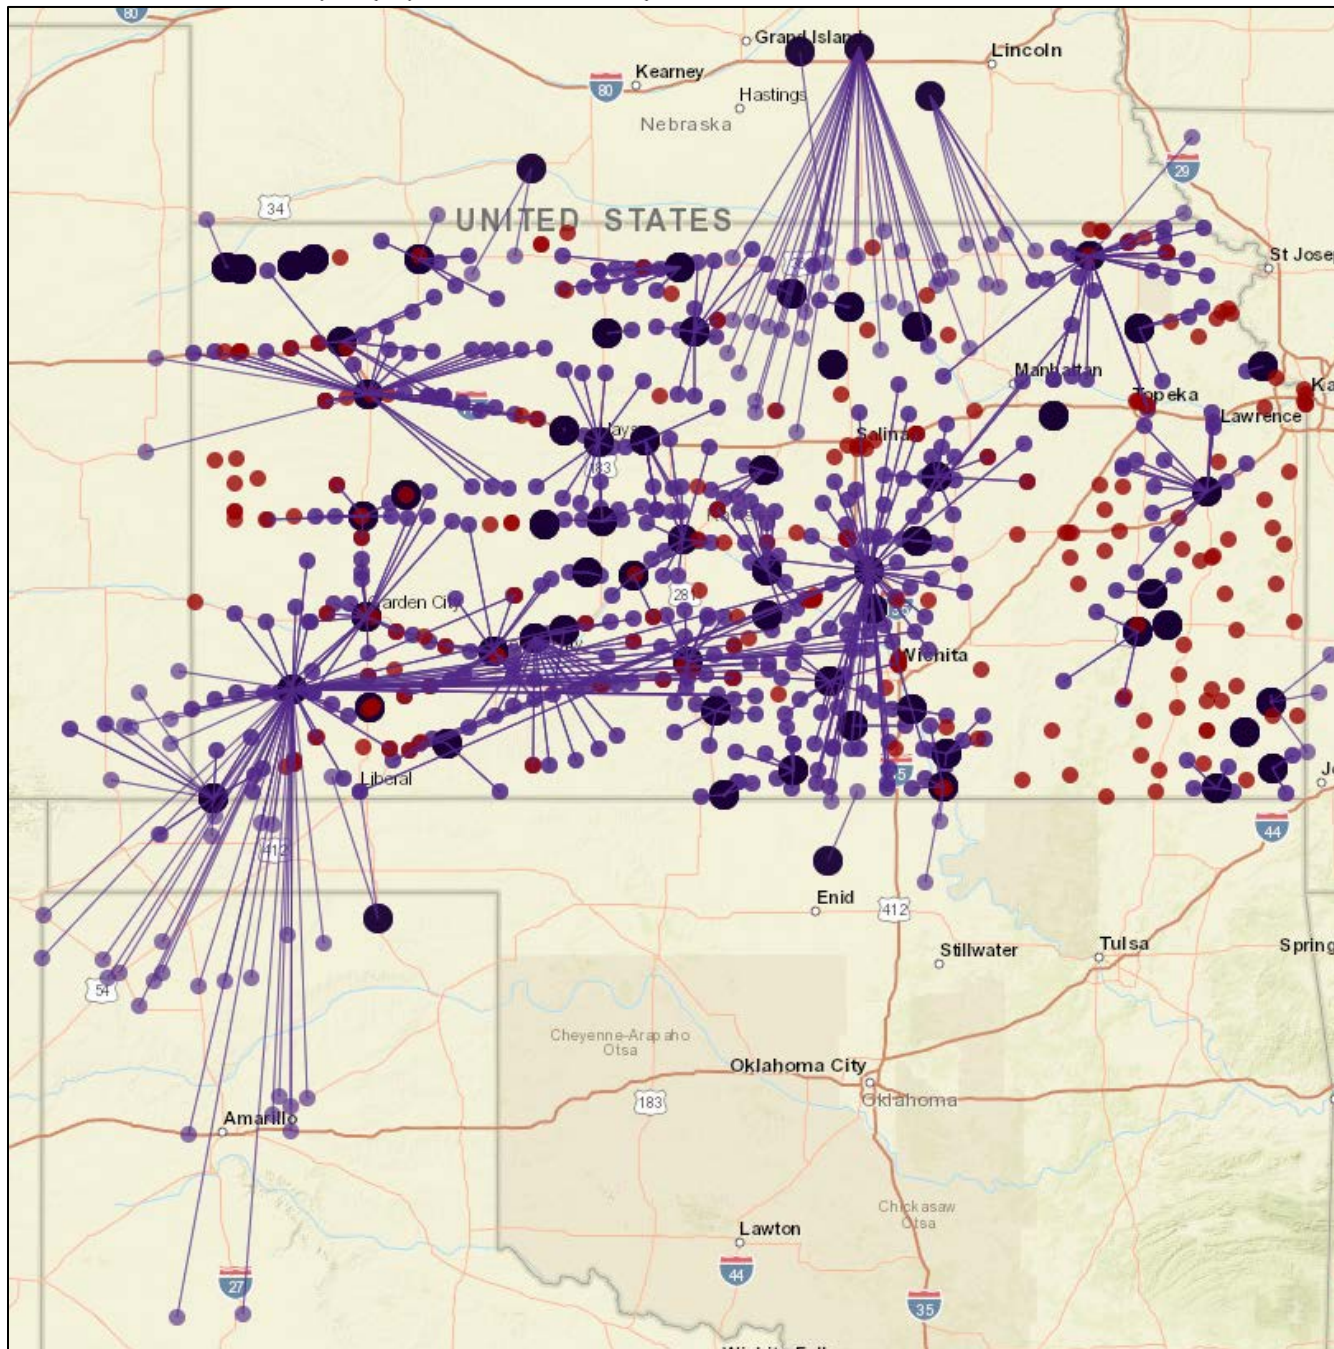

Figure 1. Starburst Map of All Cooperatives with Grain Locations in Kansas (as of 9/8/2022)

Figure 2. Starburst Map of Cooperatives Headquartered in Kansas with Grain Locations (as of 9/8/2022)

Figure 3. Map of All Non-Cooperative Grain Locations in Kansas (as of 9/8/2022)

Figure 4. Starburst Map of All Cooperatives with Grain Locations in Kansas (purple) and Non-Cooperative Grain Locations in Kansas (red) (as of 9/8/2022)

Figure 5. Starburst Map of All Cooperatives with Grain Locations in Kansas on Railway (as of 9/8/2022)

Figure 6. Starburst Map of All Cooperatives with Grain Locations in Kansas - Satellite View (as of 9/8/2022)

Figure 7. Map of all Cooperative (purple dots) and Non-Cooperative (red dots) Grain Locations in Kansas without the Starburst lines (9/8/2022)