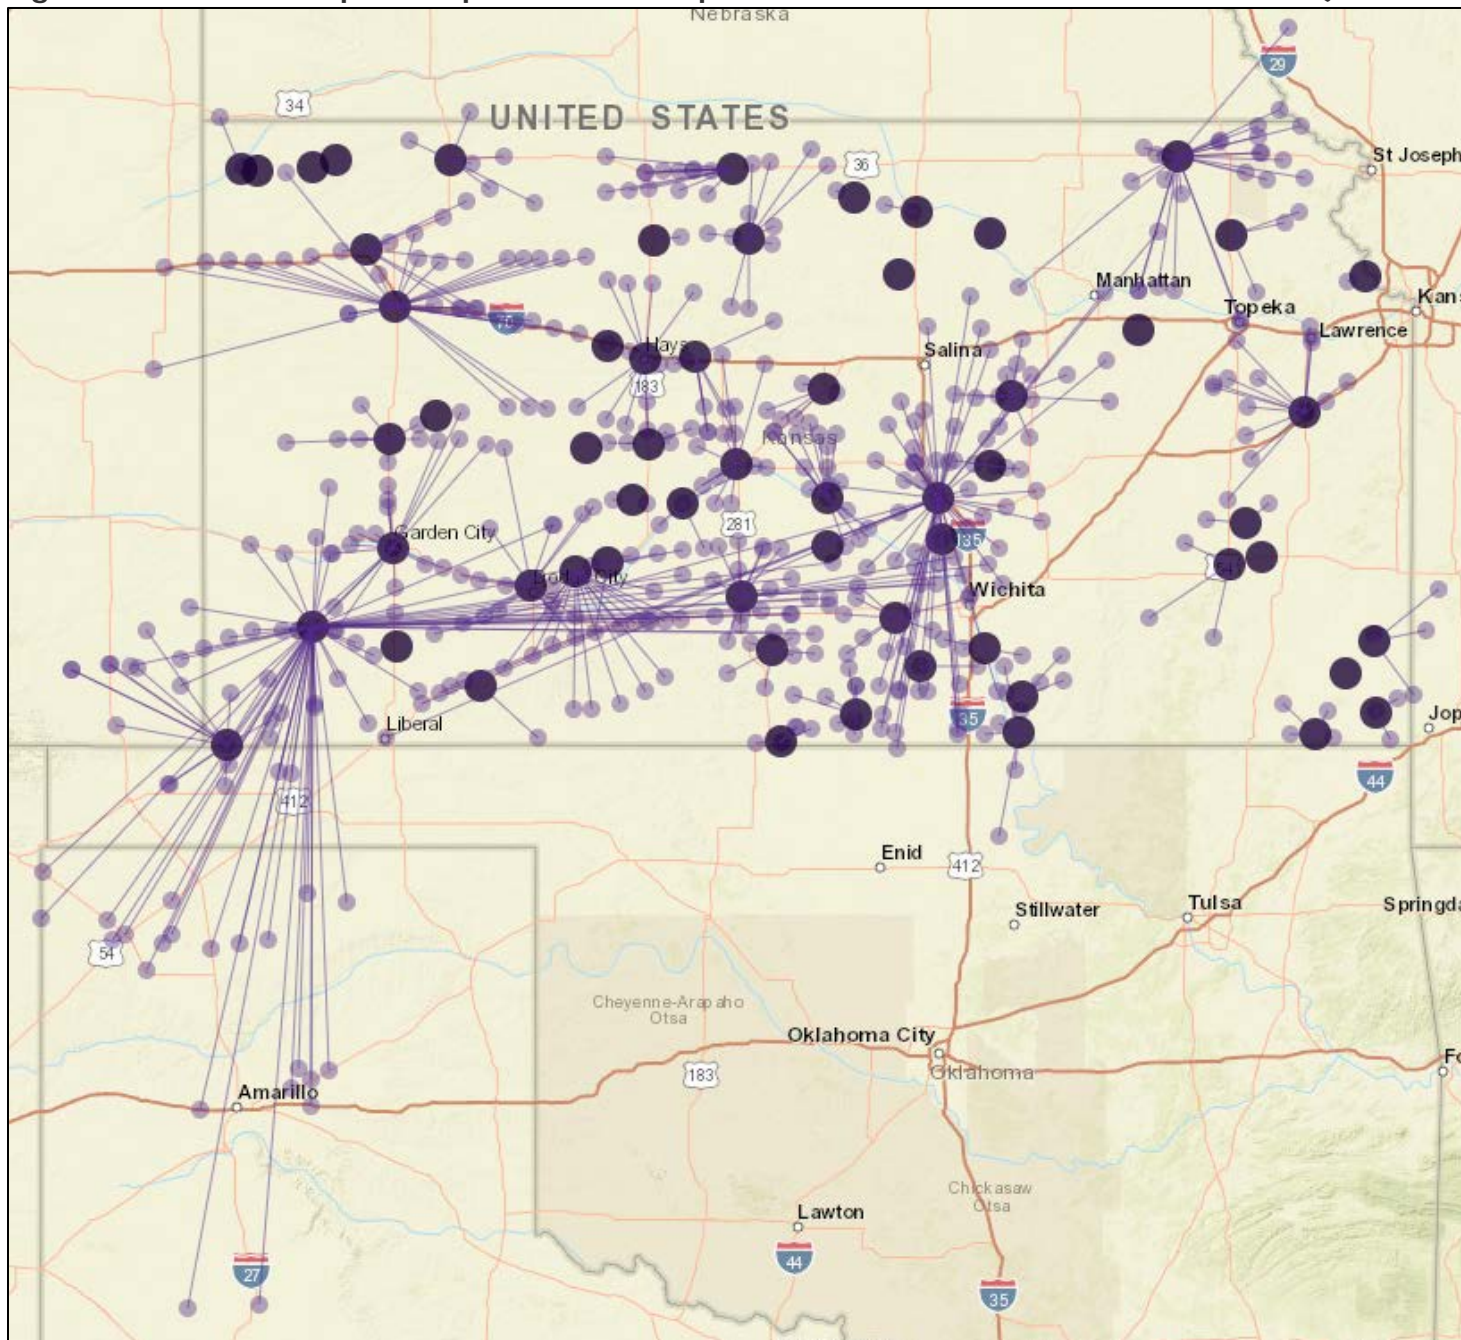

Figure 1. Starburst Map of All Cooperatives with Grain Locations in Kansas (as of 9/8/2022)

Figure 2. Starburst Map of Cooperatives Headquartered in Kansas with Grain Locations (as of 9/8/2022)

Figure 3. Map of All Non-Cooperative Grain Locations in Kansas (as of 9/8/2022)

Figure 4. Starburst Map of All Cooperatives with Grain Locations in Kansas (purple) and Non-Cooperative Grain Locations in Kansas (red) (as of 9/8/2022)

Figure 5. Starburst Map of All Cooperatives with Grain Locations in Kansas on Railway (as of 9/8/2022)

Figure 6. Starburst Map of All Cooperatives with Grain Locations in Kansas - Satellite View (as of 9/8/2022)

Figure 7. Map of all Cooperative (purple dots) and Non-Cooperative (red dots) Grain Locations in Kansas without the Starburst lines (9/8/2022)