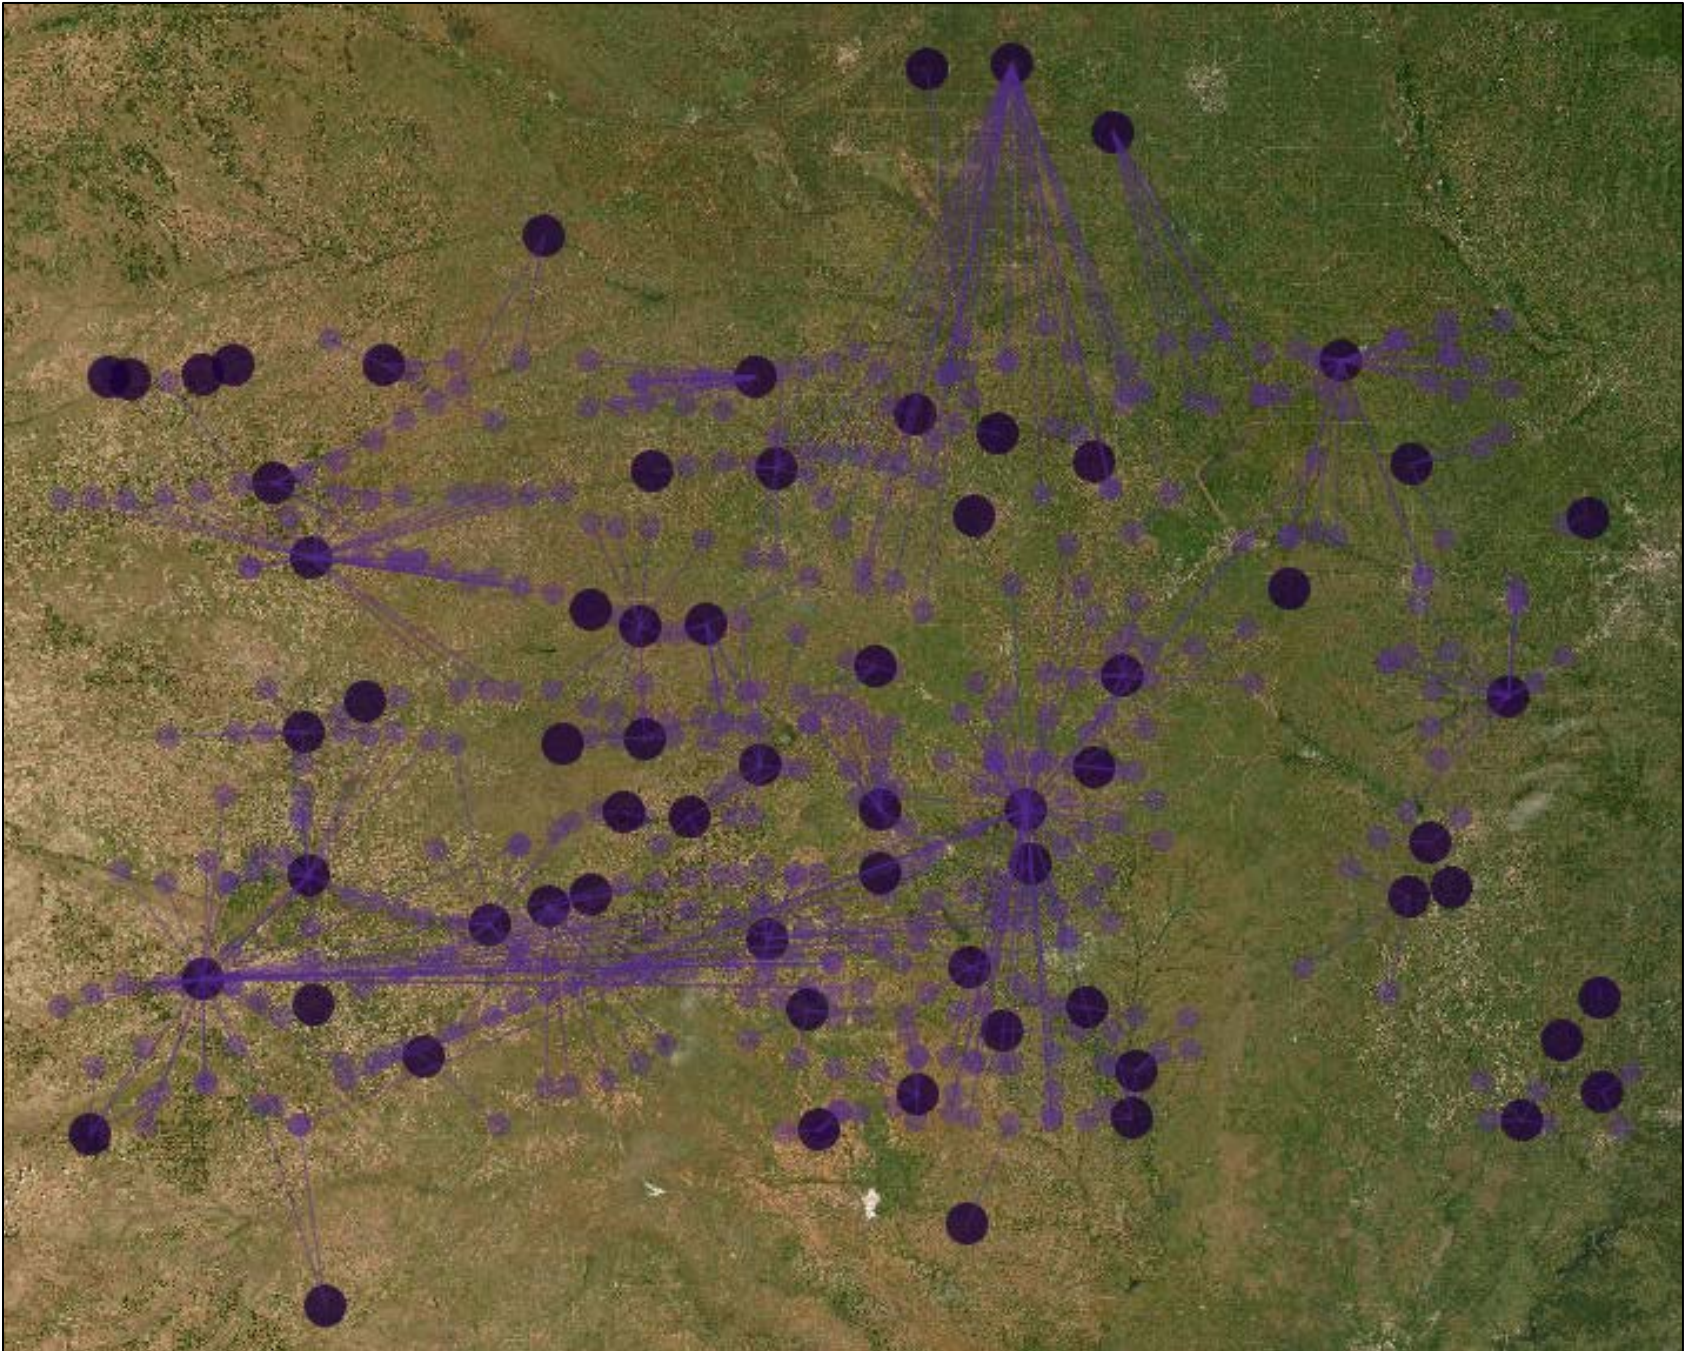

Figure 1. Starburst Map of All Cooperatives with Grain Locations in Kansas (as of 9/8/2022)

Figure 2. Starburst Map of Cooperatives Headquartered in Kansas with Grain Locations (as of 9/8/2022)

Figure 3. Map of All Non-Cooperative Grain Locations in Kansas (as of 9/8/2022)

Figure 4. Starburst Map of All Cooperatives with Grain Locations in Kansas (purple) and Non-Cooperative Grain Locations in Kansas (red) (as of 9/8/2022)

Figure 5. Starburst Map of All Cooperatives with Grain Locations in Kansas on Railway (as of 9/8/2022)

Figure 6. Starburst Map of All Cooperatives with Grain Locations in Kansas - Satellite View (as of 9/8/2022)

Figure 7. Map of all Cooperative (purple dots) and Non-Cooperative (red dots) Grain Locations in Kansas without the Starburst lines (9/8/2022)