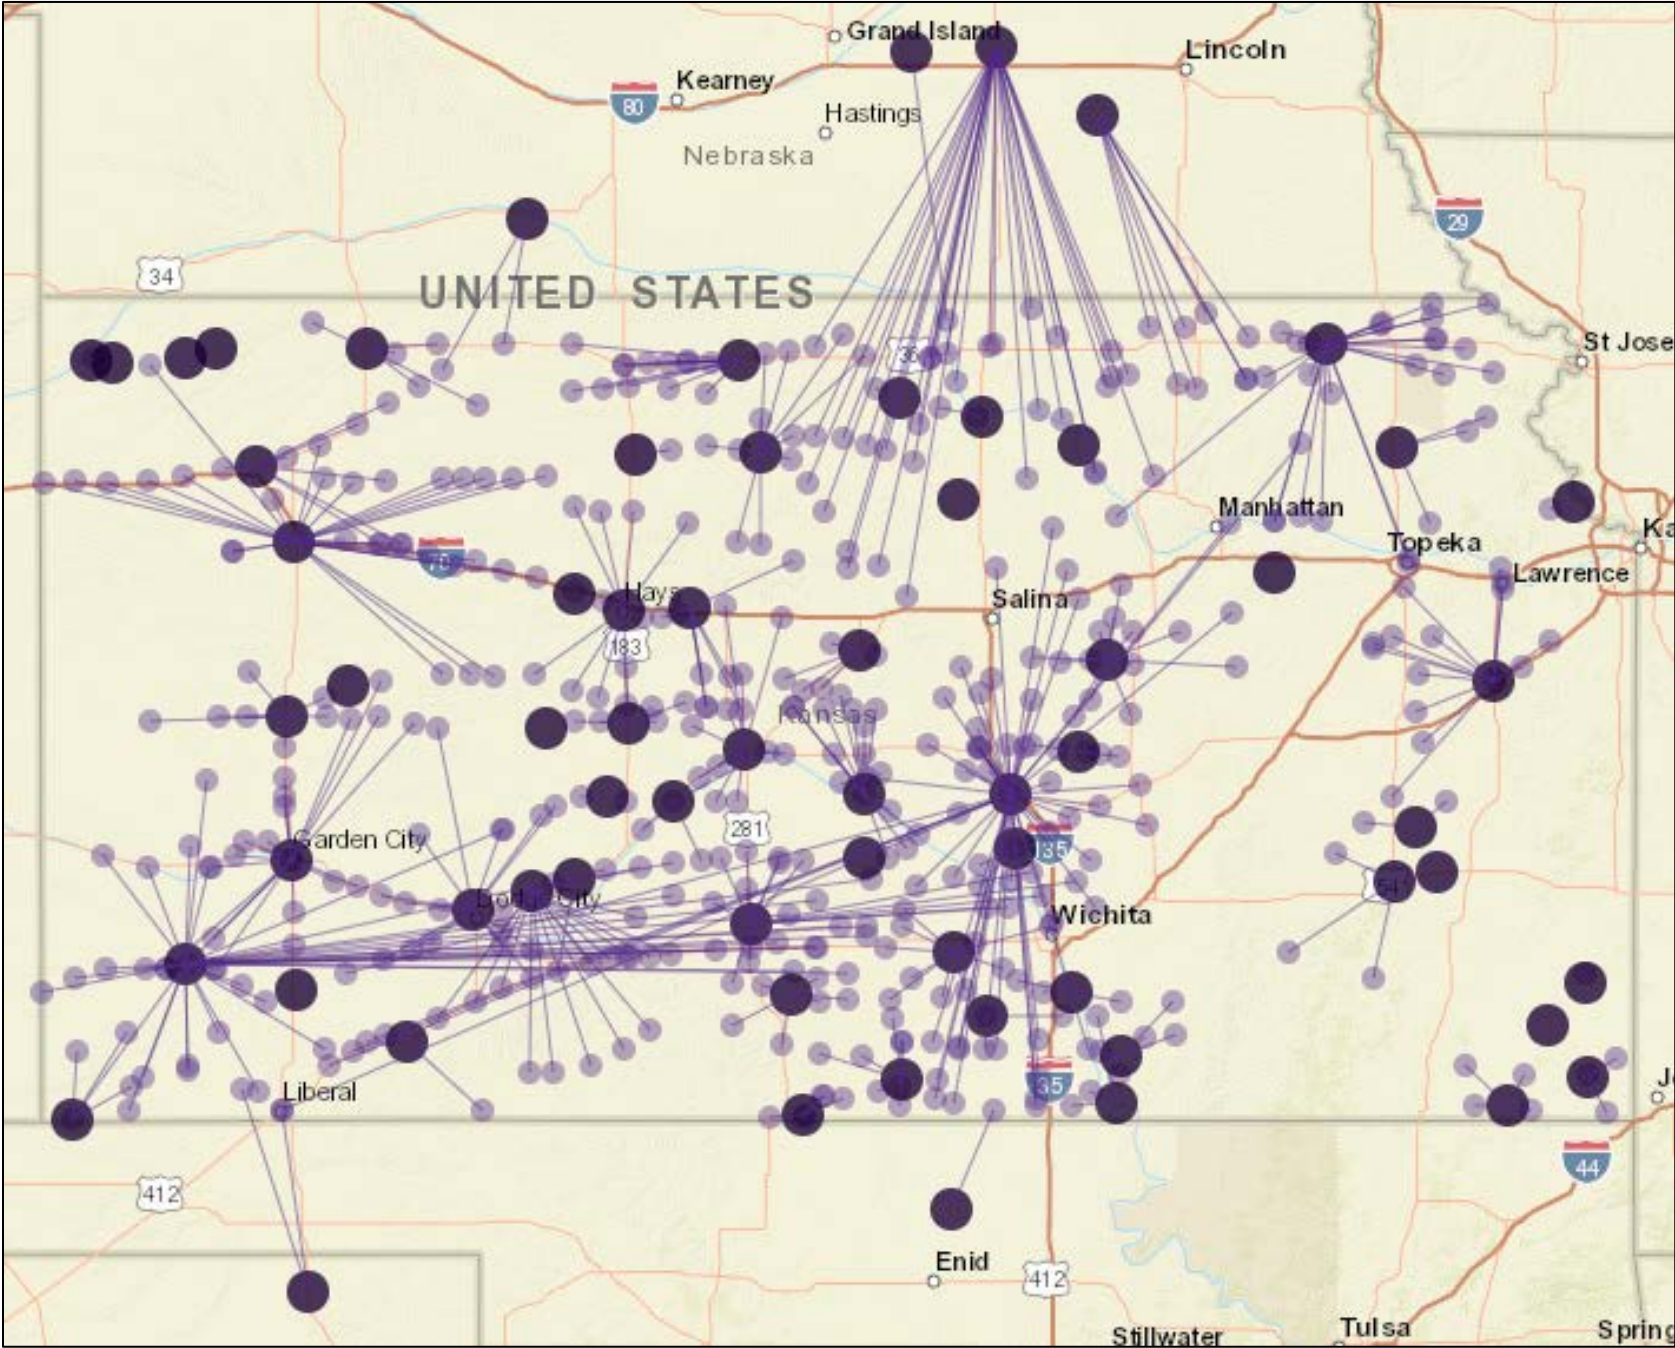

Figure 1. Starburst Map of All Cooperatives with Grain Locations in Kansas (as of 9/8/2022)

Figure 2. Starburst Map of Cooperatives Headquartered in Kansas with Grain Locations (as of 9/8/2022)

Figure 3. Map of All Non-Cooperative Grain Locations in Kansas (as of 9/8/2022)

Figure 4. Starburst Map of All Cooperatives with Grain Locations in Kansas (purple) and Non-Cooperative Grain Locations in Kansas (red) (as of 9/8/2022)

Figure 5. Starburst Map of All Cooperatives with Grain Locations in Kansas on Railway (as of 9/8/2022)

Figure 6. Starburst Map of All Cooperatives with Grain Locations in Kansas - Satellite View (as of 9/8/2022)

Figure 7. Map of all Cooperative (purple dots) and Non-Cooperative (red dots) Grain Locations in Kansas without the Starburst lines (9/8/2022)