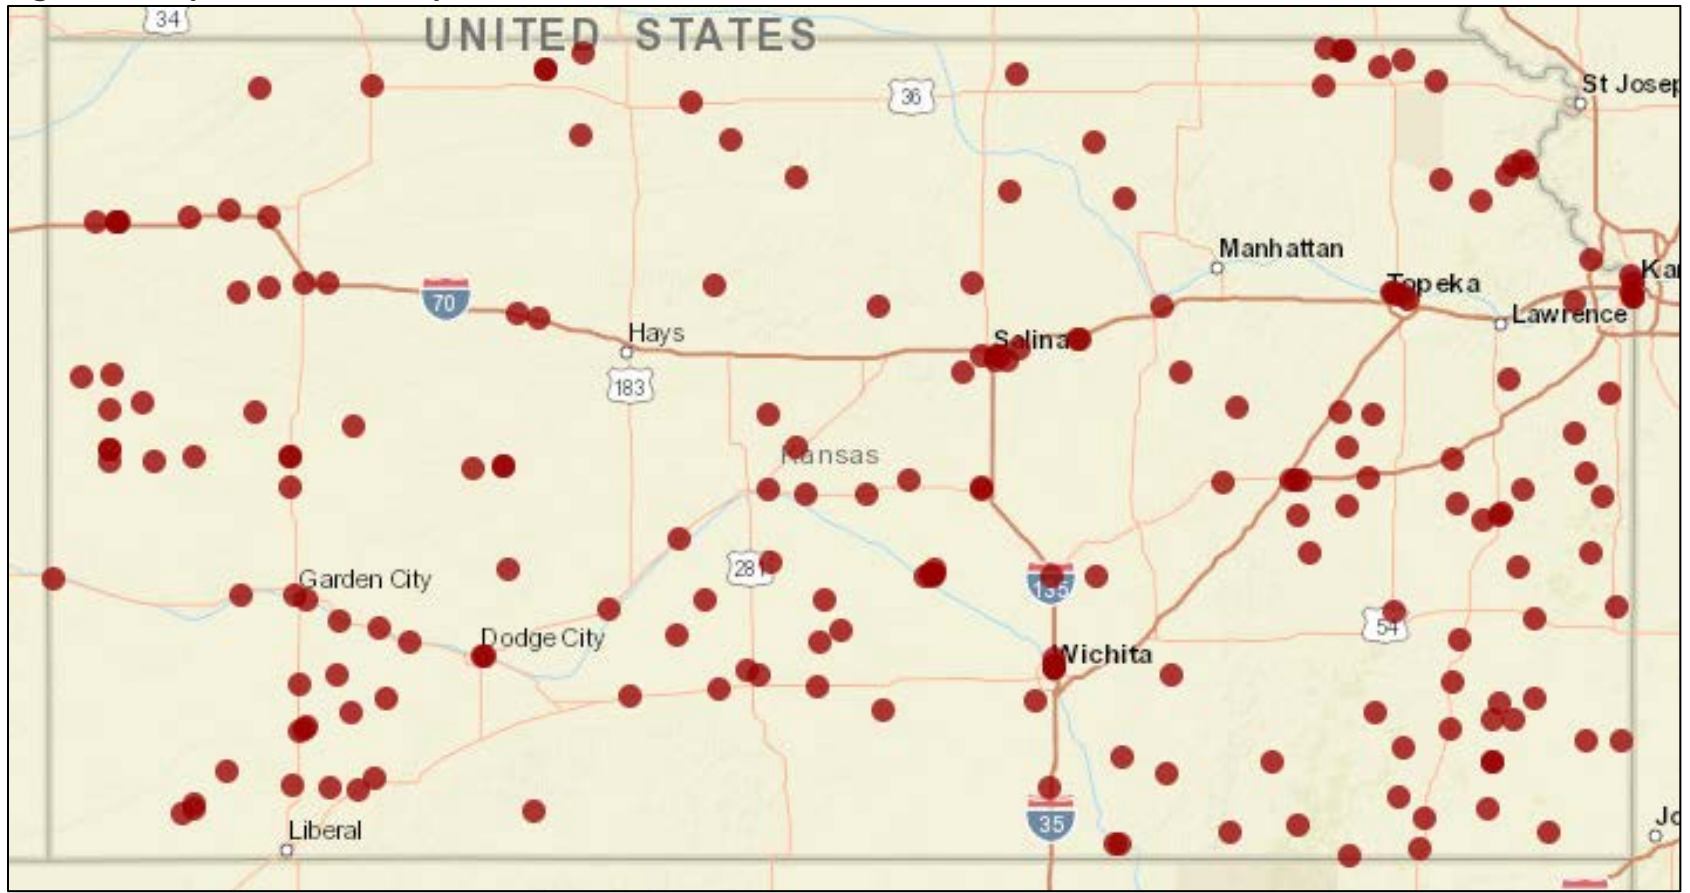

Figure 1. Starburst Map of All Cooperatives with Grain Locations in Kansas (as of 9/8/2022)

Figure 2. Starburst Map of Cooperatives Headquartered in Kansas with Grain Locations (as of 9/8/2022)

Figure 3. Map of All Non-Cooperative Grain Locations in Kansas (as of 9/8/2022)

Figure 4. Starburst Map of All Cooperatives with Grain Locations in Kansas (purple) and Non-Cooperative Grain Locations in Kansas (red) (as of 9/8/2022)

Figure 5. Starburst Map of All Cooperatives with Grain Locations in Kansas on Railway (as of 9/8/2022)

Figure 6. Starburst Map of All Cooperatives with Grain Locations in Kansas - Satellite View (as of 9/8/2022)

Figure 7. Map of all Cooperative (purple dots) and Non-Cooperative (red dots) Grain Locations in Kansas without the Starburst lines (9/8/2022)