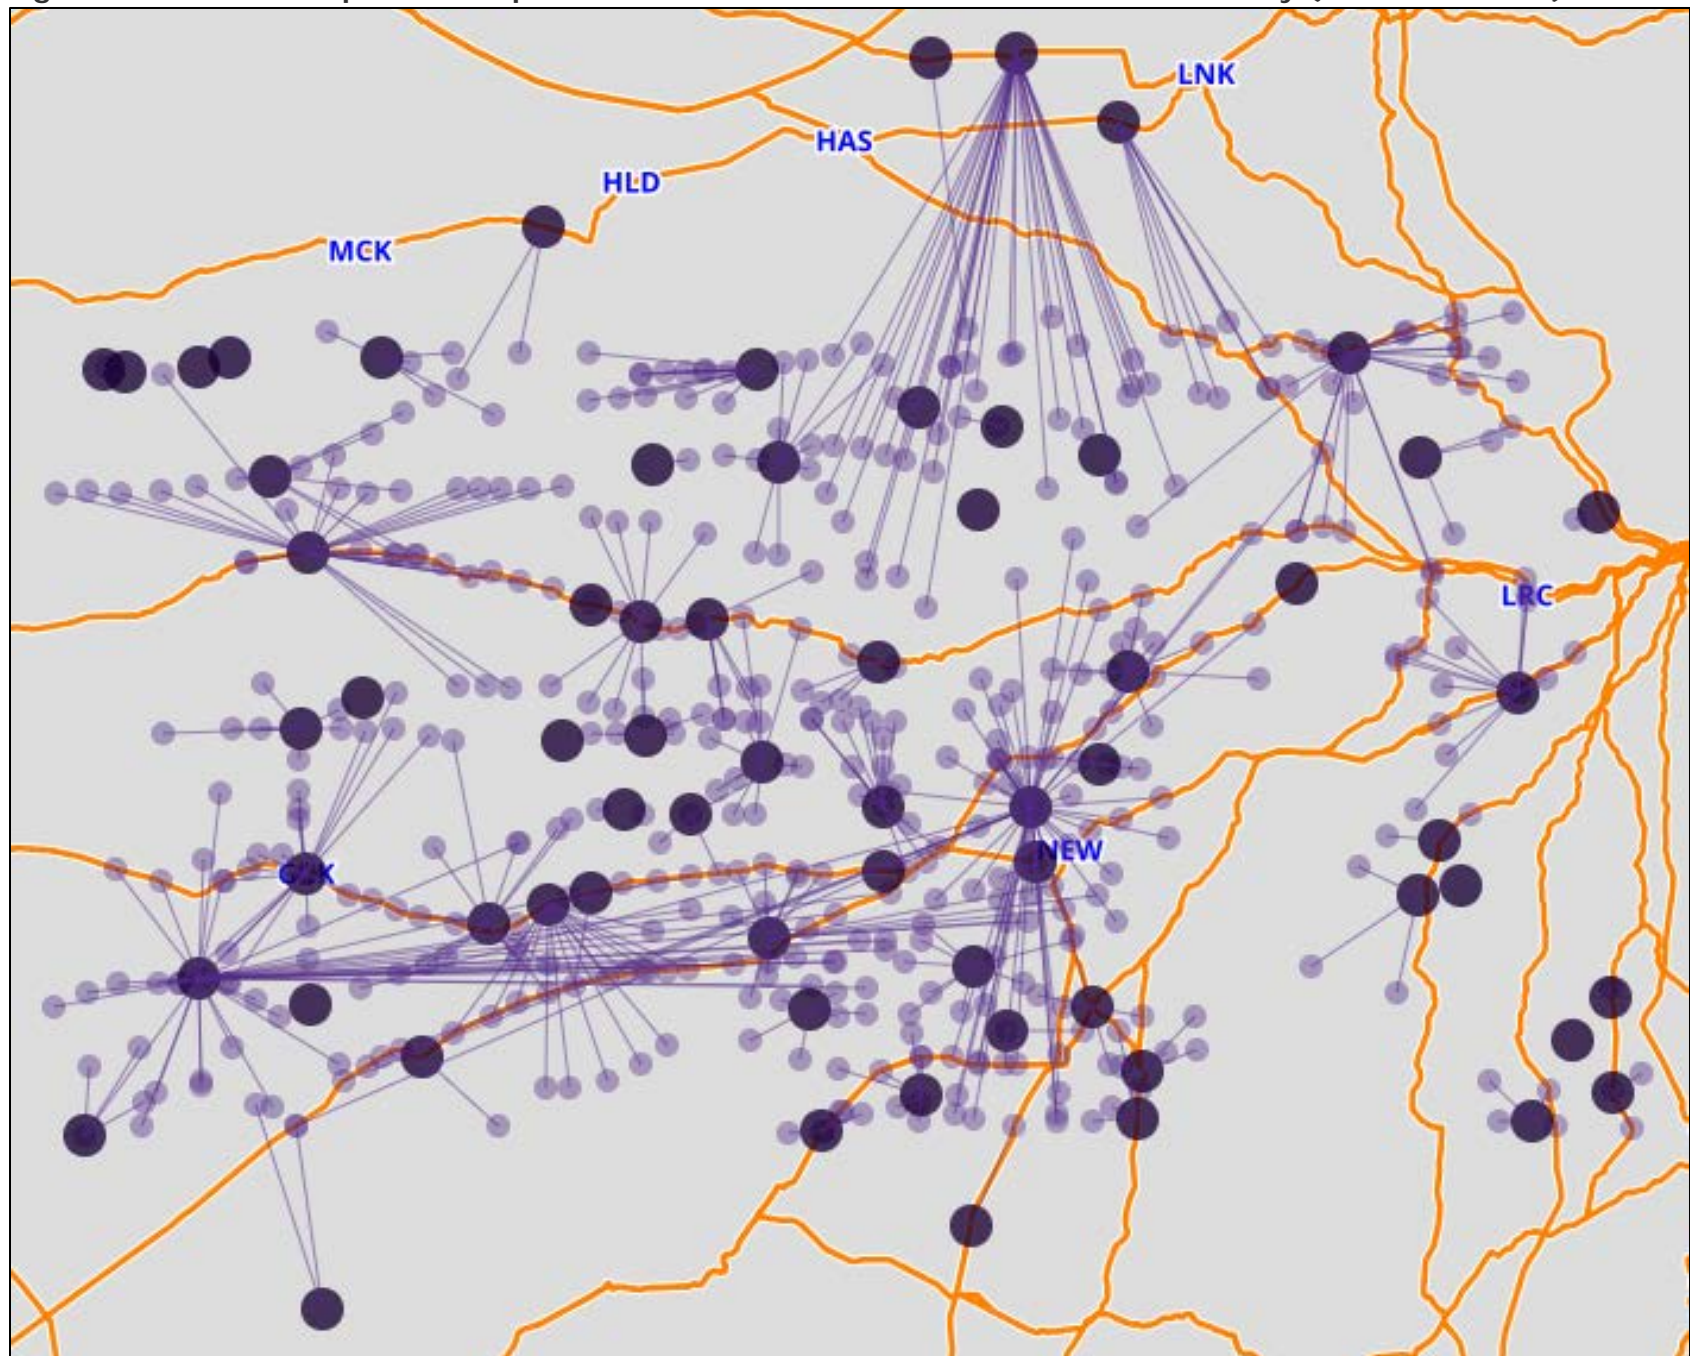

Figure 1. Starburst Map of All Cooperatives with Grain Locations in Kansas (as of 9/8/2022)

Figure 2. Starburst Map of Cooperatives Headquartered in Kansas with Grain Locations (as of 9/8/2022)

Figure 3. Map of All Non-Cooperative Grain Locations in Kansas (as of 9/8/2022)

Figure 4. Starburst Map of All Cooperatives with Grain Locations in Kansas (purple) and Non-Cooperative Grain Locations in Kansas (red) (as of 9/8/2022)

Figure 5. Starburst Map of All Cooperatives with Grain Locations in Kansas on Railway (as of 9/8/2022)

Figure 6. Starburst Map of All Cooperatives with Grain Locations in Kansas - Satellite View (as of 9/8/2022)

Figure 7. Map of all Cooperative (purple dots) and Non-Cooperative (red dots) Grain Locations in Kansas without the Starburst lines (9/8/2022)