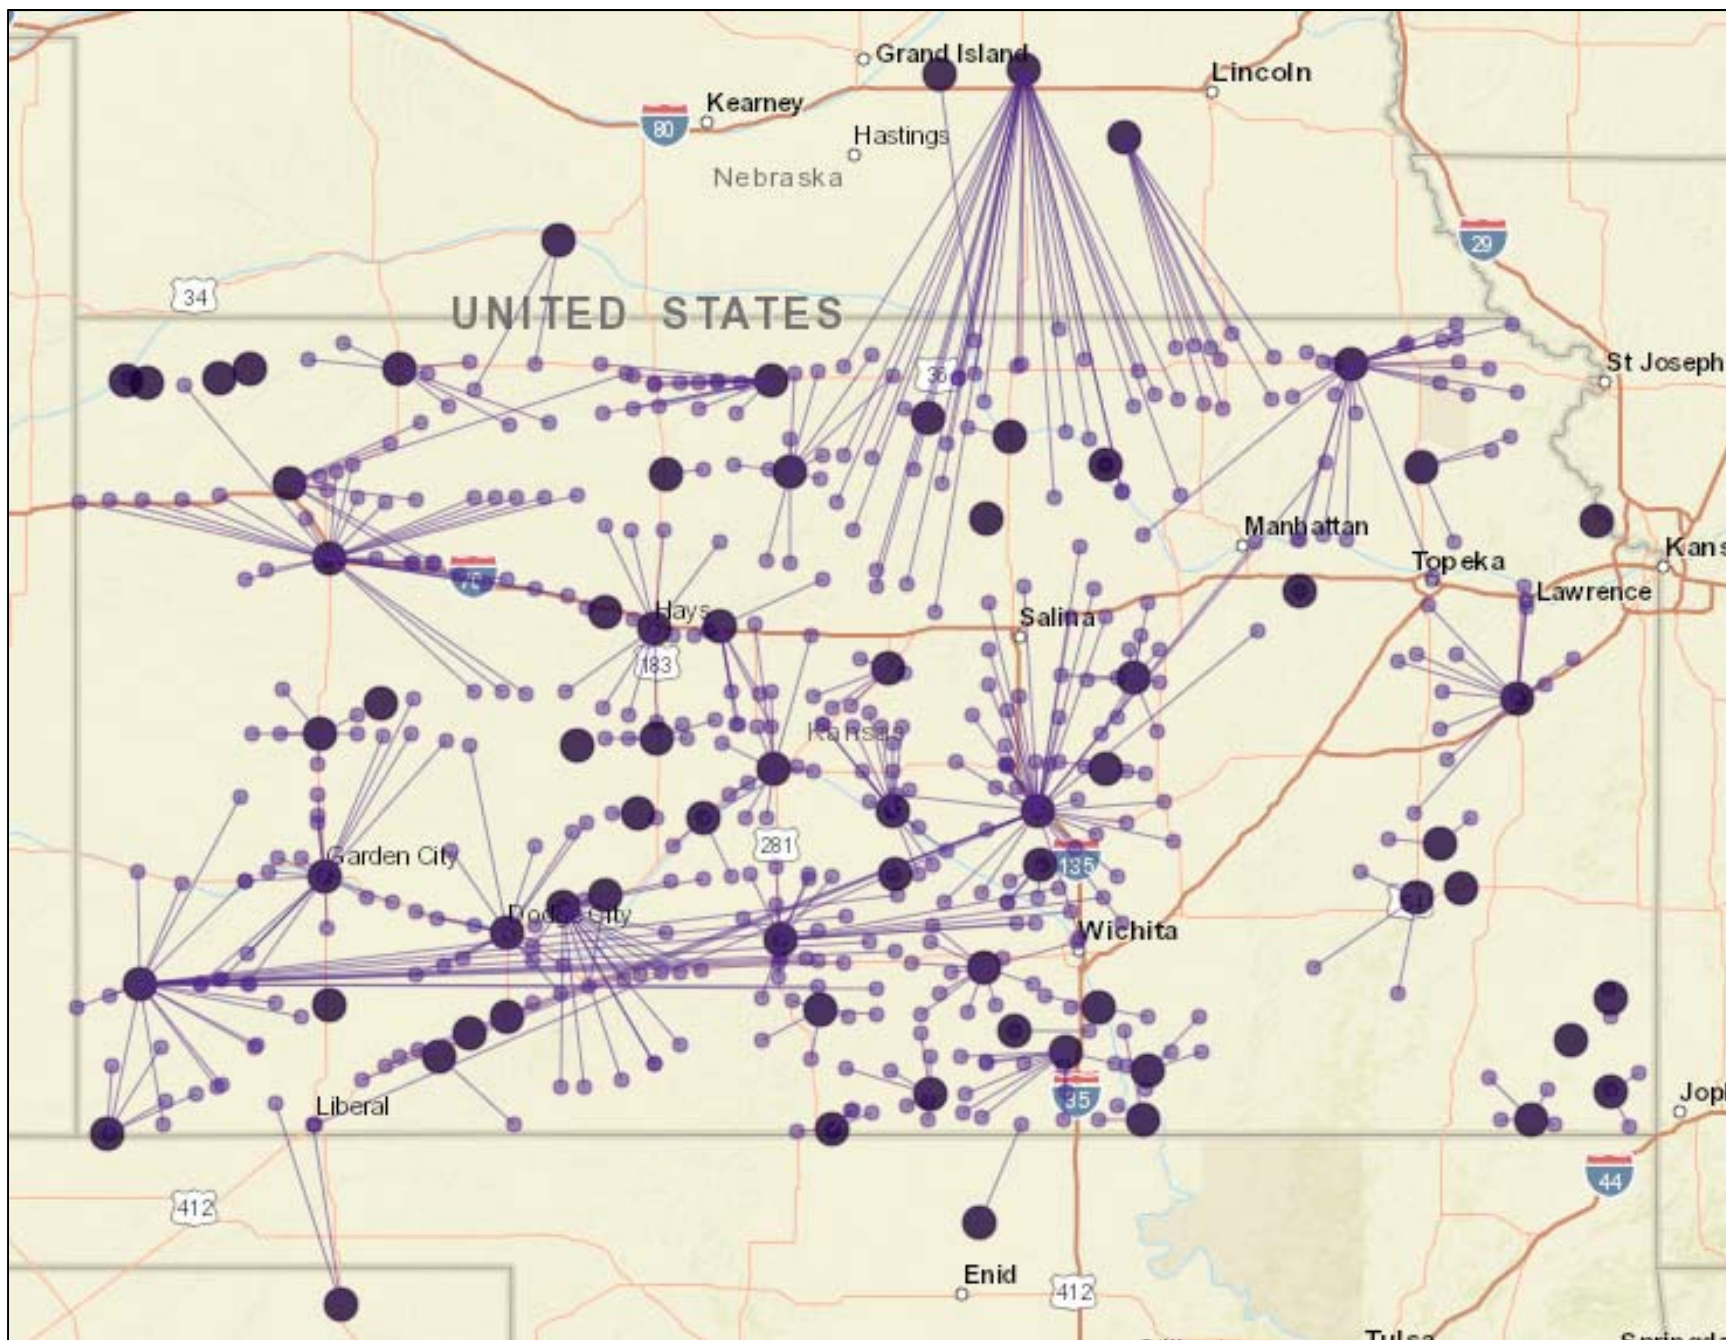

Figure 1. Starburst Map of All Cooperatives with Grain Locations in Kansas (as of 1/31/2020)

Figure 2. Starburst Map of All Cooperatives with Grain Locations in Kansas on Railway (as of 1/31/2020)

Figure 3. Map of All Non-Cooperative Grain Locations in Kansas (as of 1/31/2020)

Figure 4. Starburst Map of All Cooperatives with Grain Locations in Kansas (purple) and Non-Cooperative Grain Locations in Kansas (red) (as of 1/31/2020)

Figure 5. Starburst Map of Cooperatives Headquartered in Kansas with Grain Locations (as of 1/31/2020)