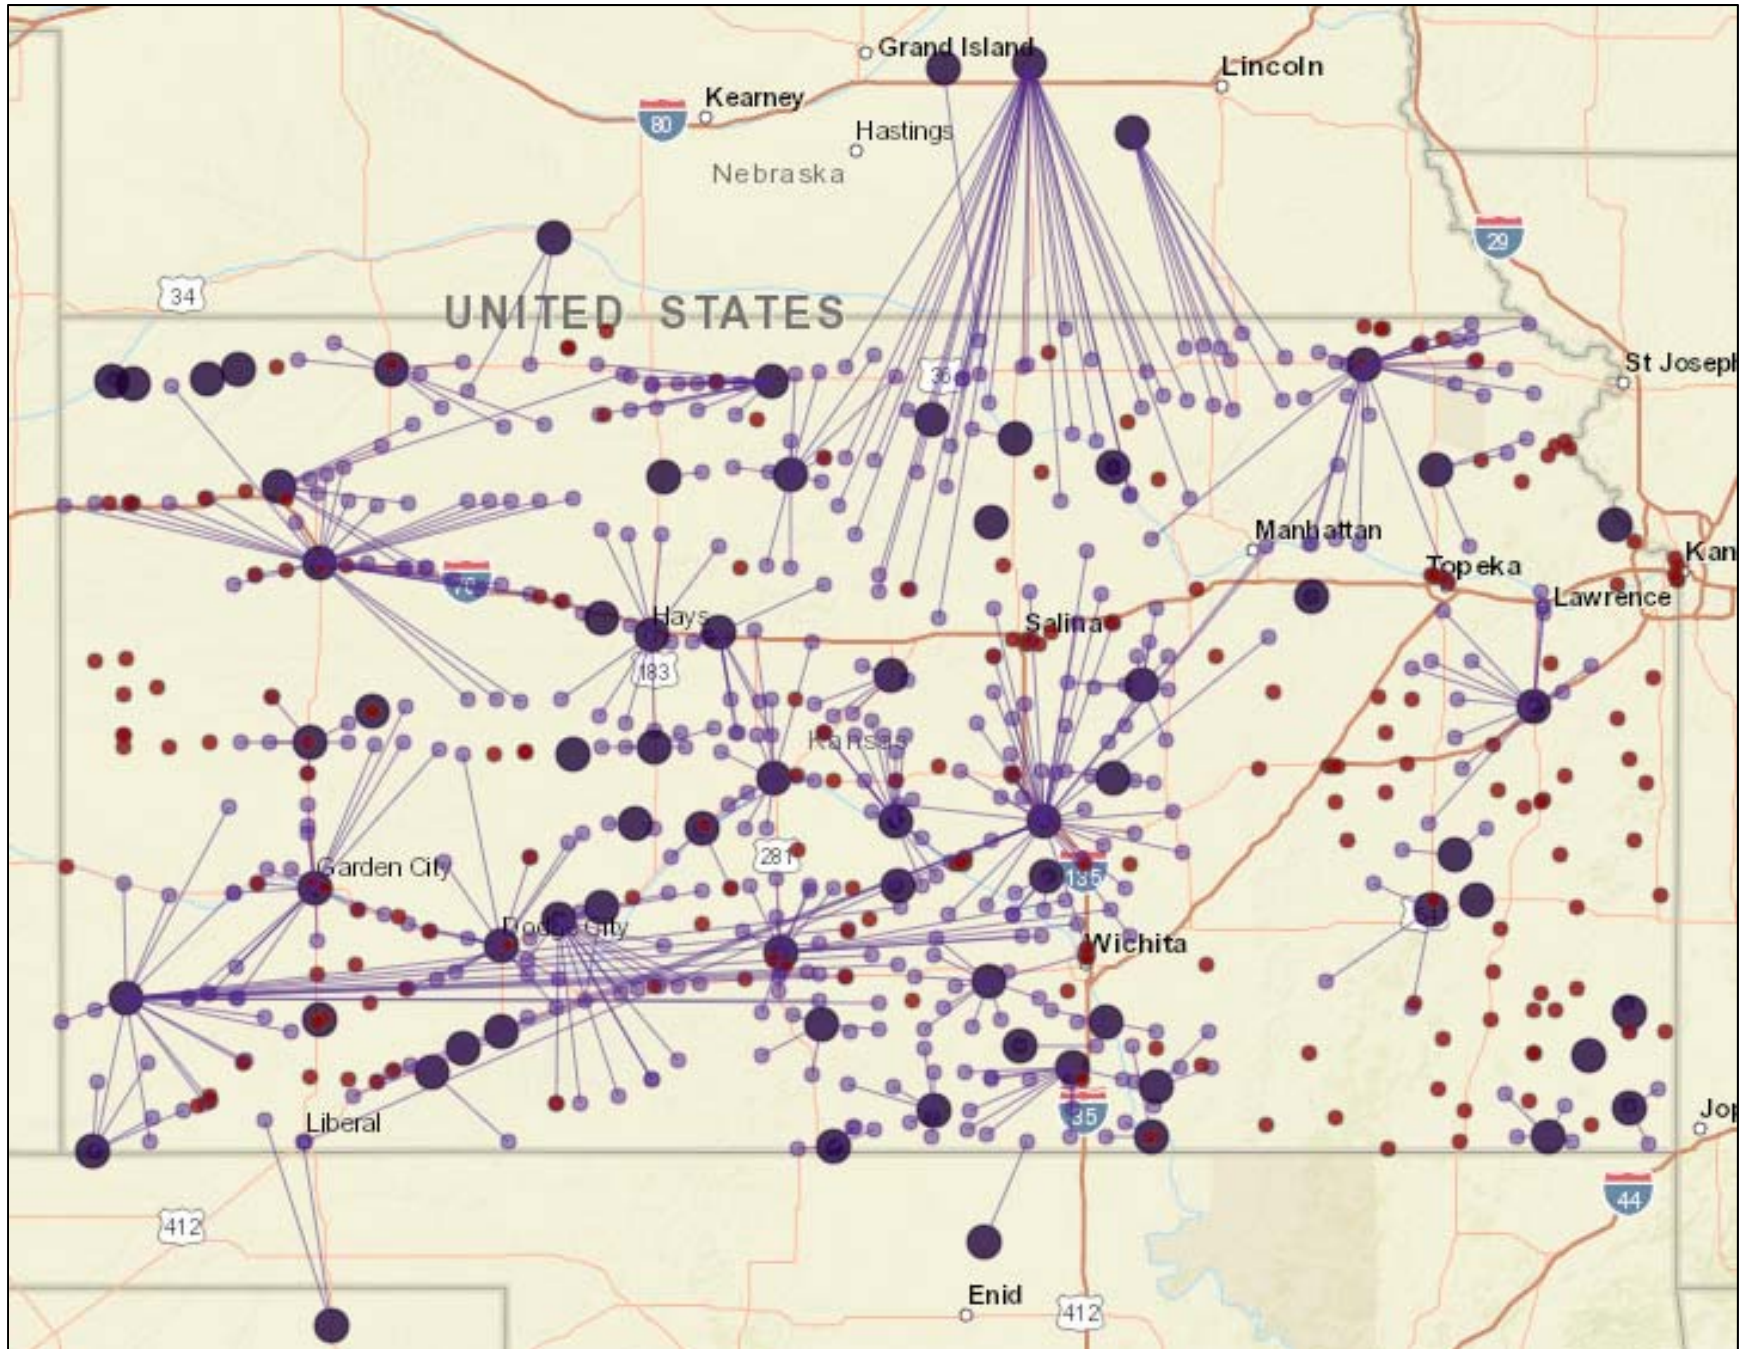

Figure 1. Starburst Map of All Cooperatives with Grain Locations in Kansas (as of 1/31/2020)

Figure 2. Starburst Map of All Cooperatives with Grain Locations in Kansas on Railway (as of 1/31/2020)

Figure 3. Map of All Non-Cooperative Grain Locations in Kansas (as of 1/31/2020)

Figure 4. Starburst Map of All Cooperatives with Grain Locations in Kansas (purple) and Non-Cooperative Grain Locations in Kansas (red) (as of 1/31/2020)

Figure 5. Starburst Map of Cooperatives Headquartered in Kansas with Grain Locations (as of 1/31/2020)