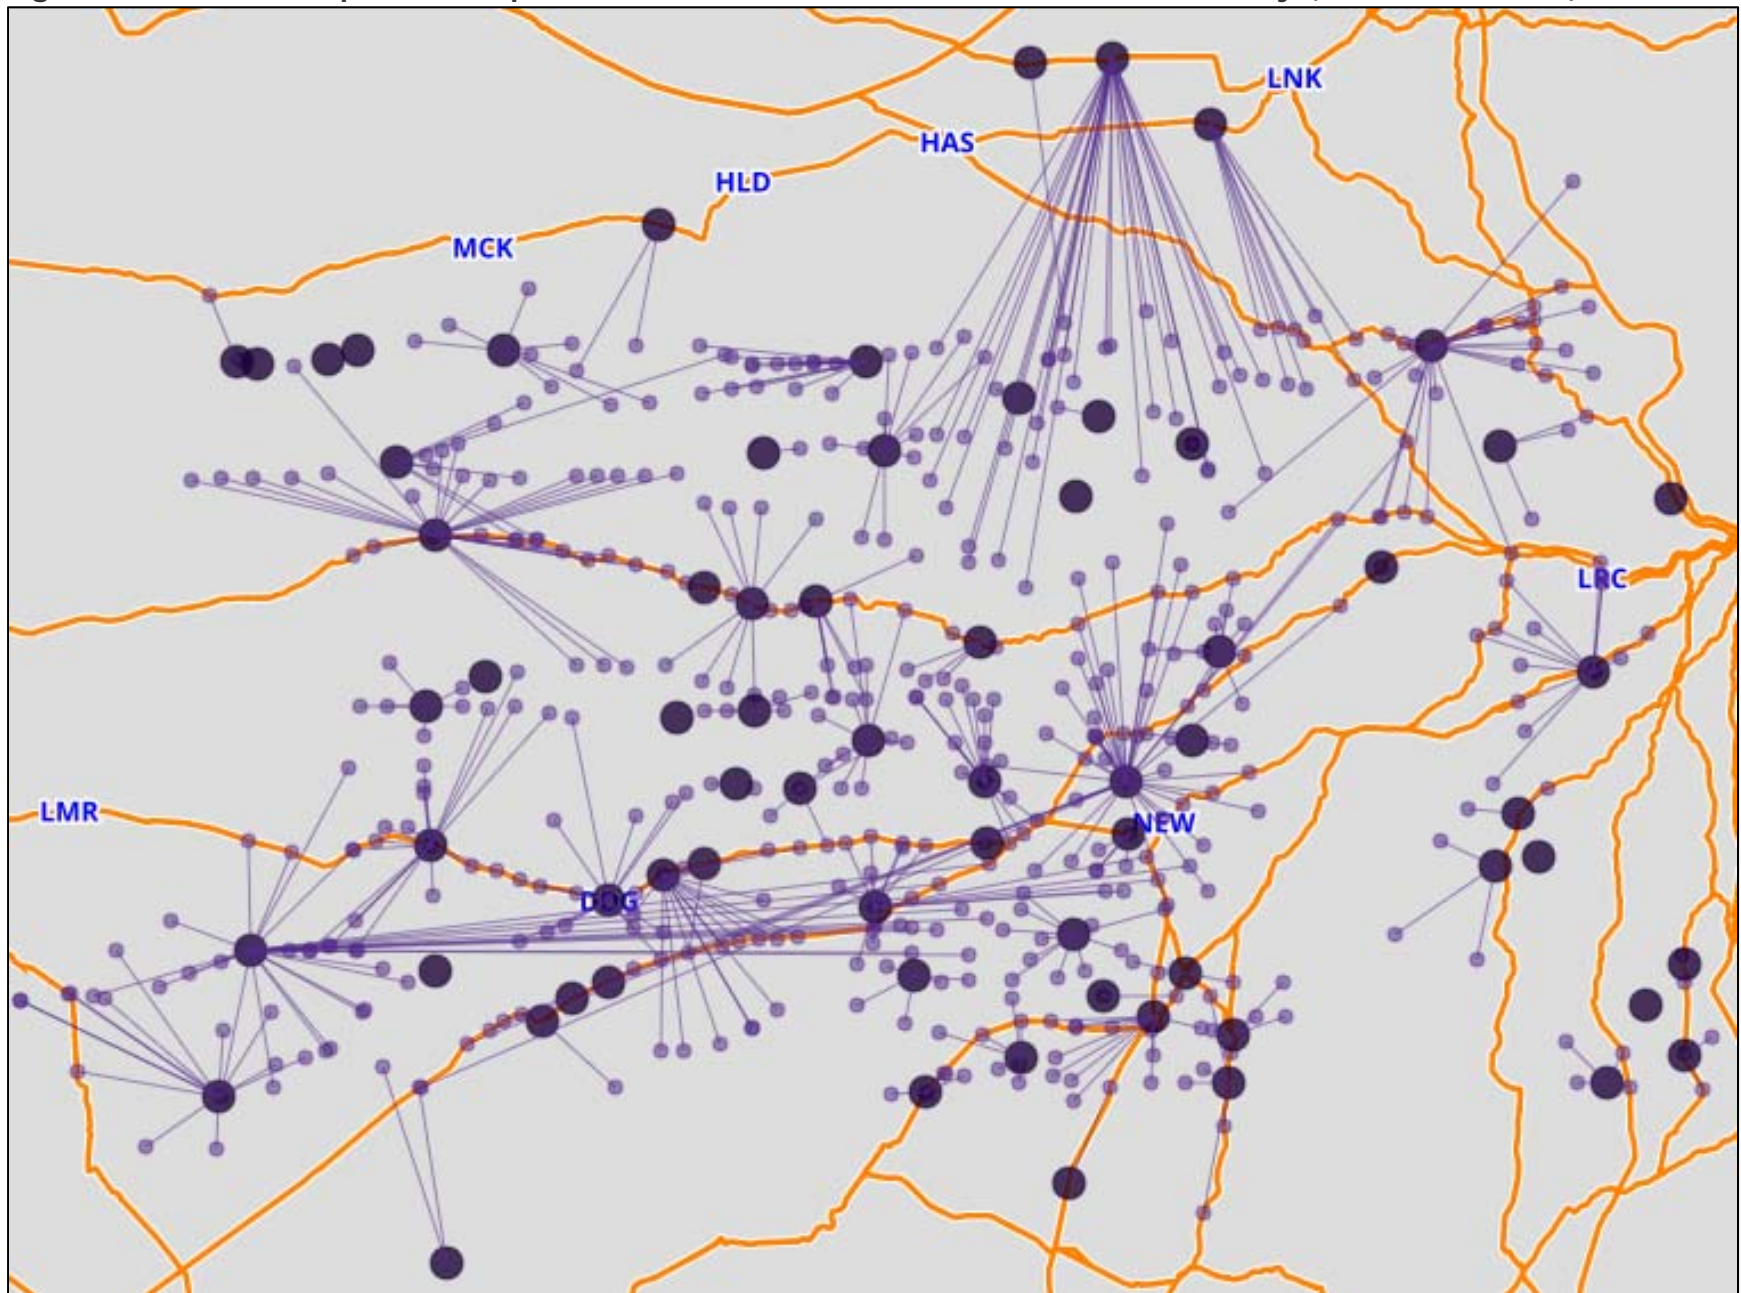

Figure 1. Starburst Map of All Cooperatives with Grain Locations in Kansas (as of 1/31/2020)

Figure 2. Starburst Map of All Cooperatives with Grain Locations in Kansas on Railway (as of 1/31/2020)

Figure 3. Map of All Non-Cooperative Grain Locations in Kansas (as of 1/31/2020)

Figure 4. Starburst Map of All Cooperatives with Grain Locations in Kansas (purple) and Non-Cooperative Grain Locations in Kansas (red) (as of 1/31/2020)

Figure 5. Starburst Map of Cooperatives Headquartered in Kansas with Grain Locations (as of 1/31/2020)