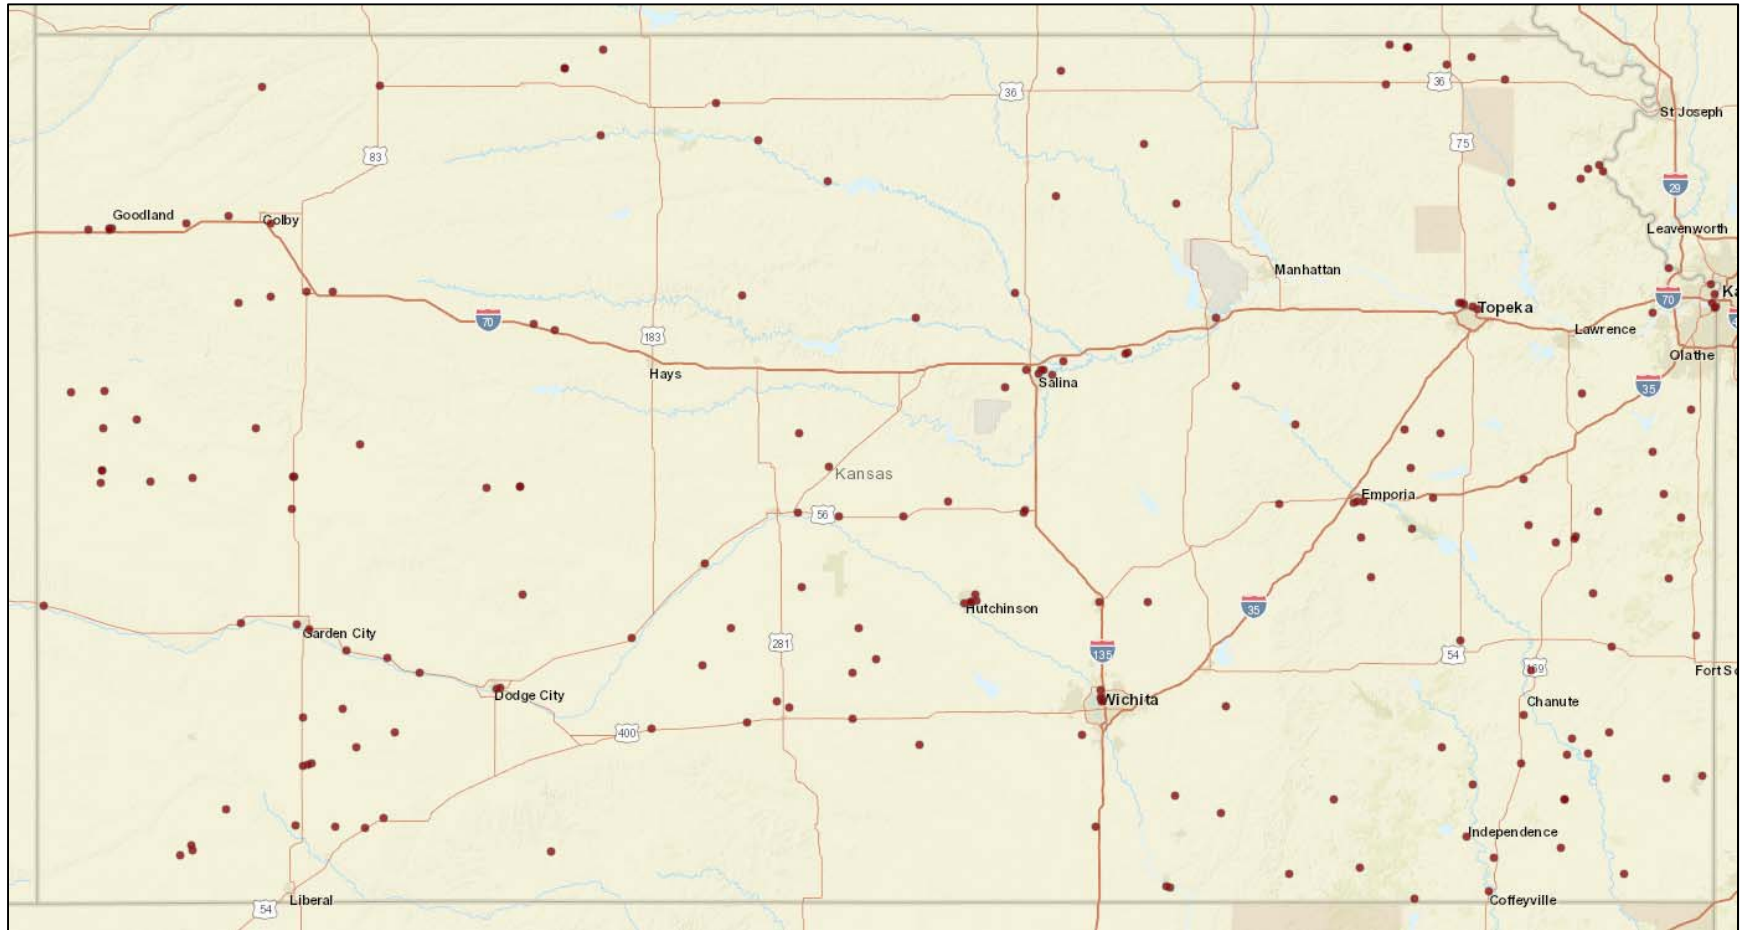

Figure 1. Starburst Map of All Cooperatives with Grain Locations in Kansas (as of 1/31/2020)

Figure 2. Starburst Map of All Cooperatives with Grain Locations in Kansas on Railway (as of 1/31/2020)

Figure 3. Map of All Non-Cooperative Grain Locations in Kansas (as of 1/31/2020)

Figure 4. Starburst Map of All Cooperatives with Grain Locations in Kansas (purple) and Non-Cooperative Grain Locations in Kansas (red) (as of 1/31/2020)

Figure 5. Starburst Map of Cooperatives Headquartered in Kansas with Grain Locations (as of 1/31/2020)